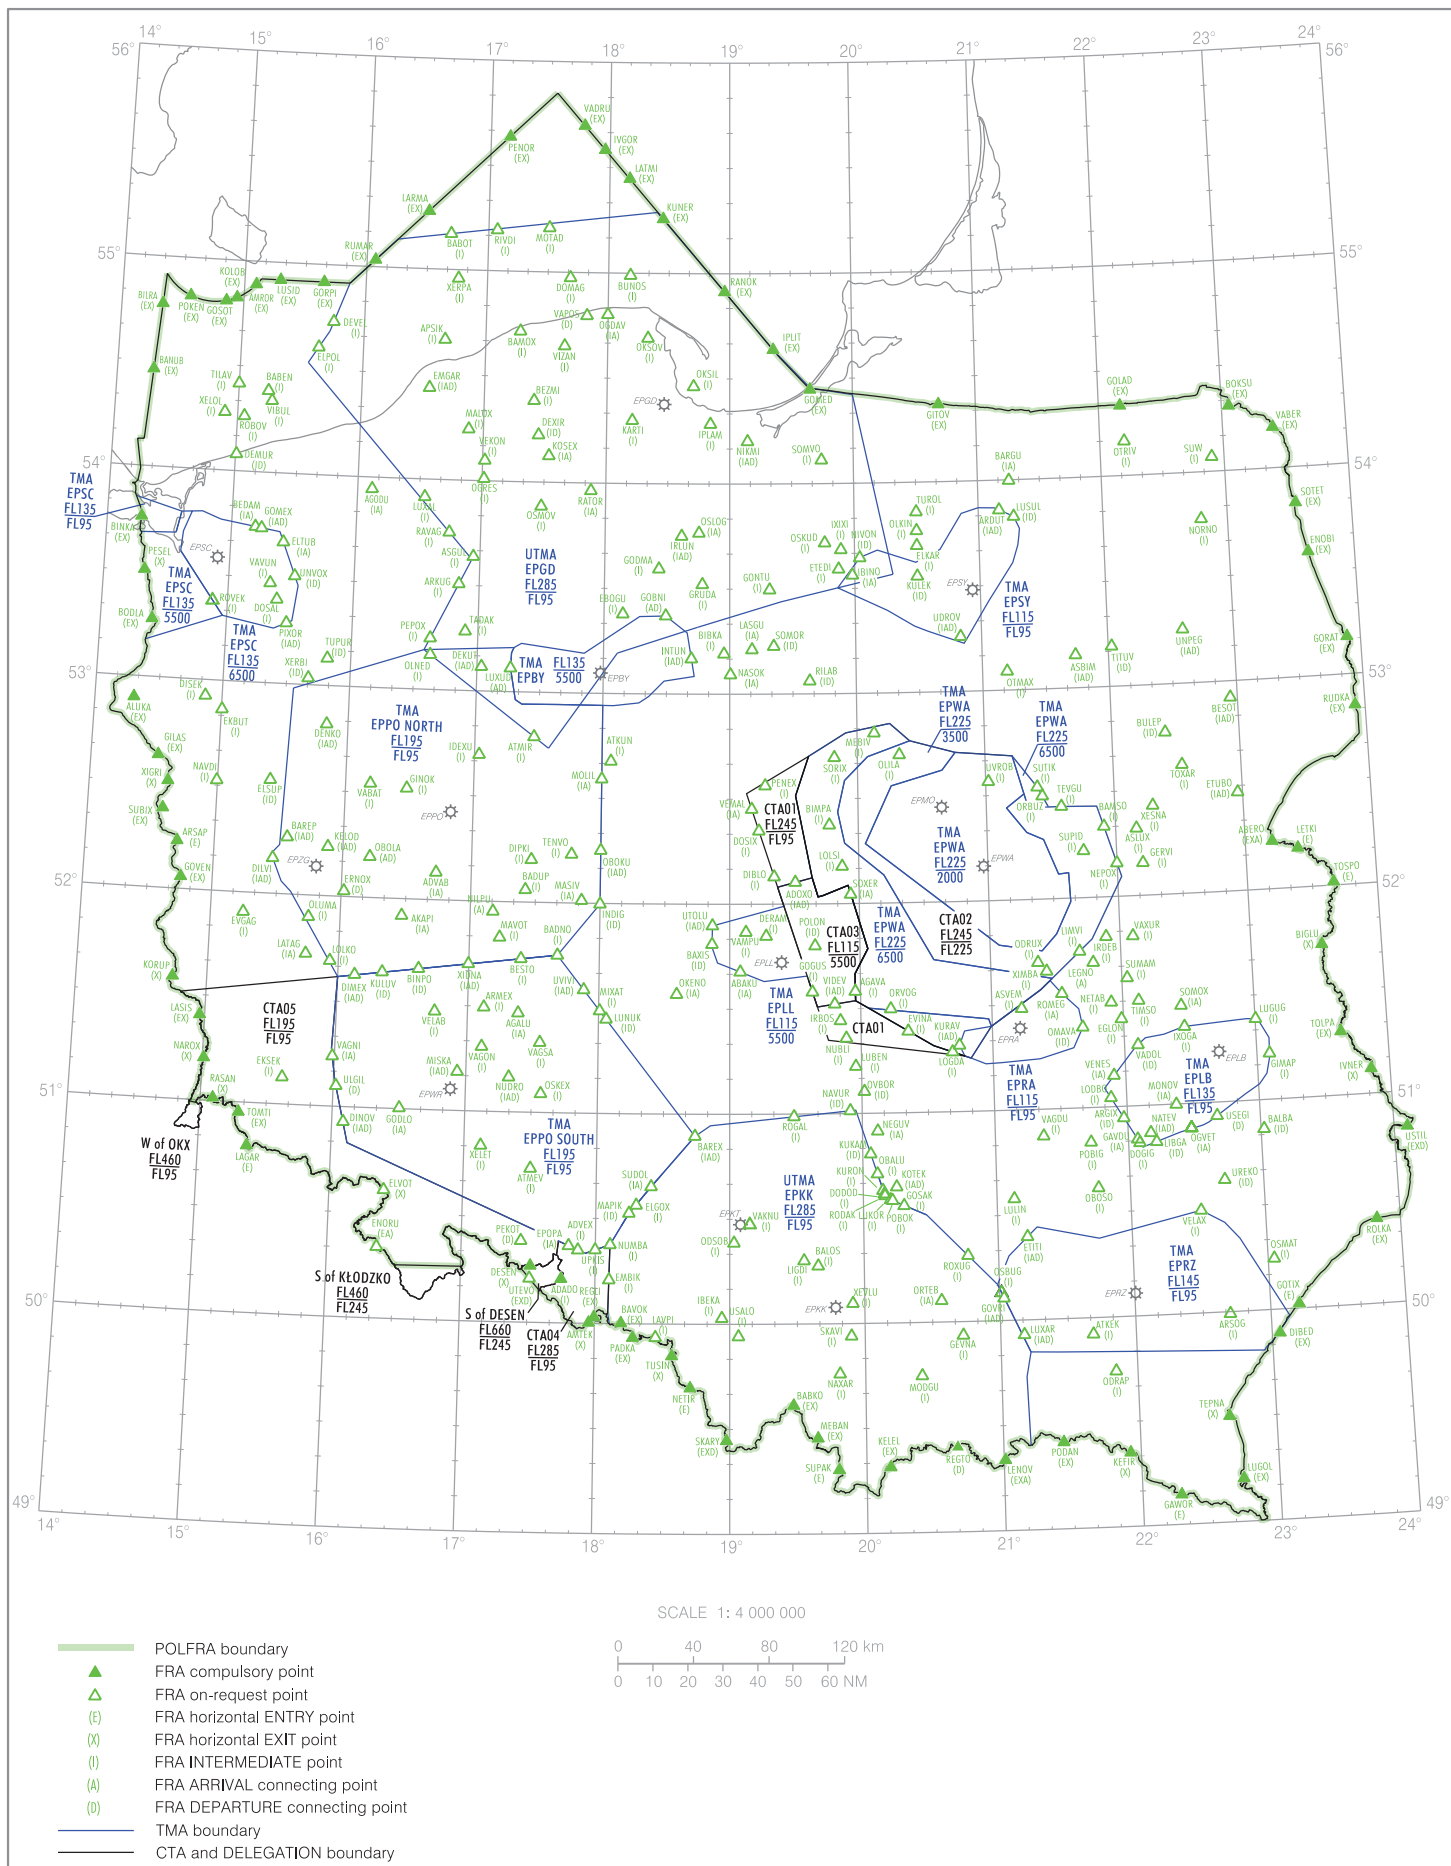

GRANICA POLFRA  
POLFRA BOUNDARY

Correction: REP ORTEB added.