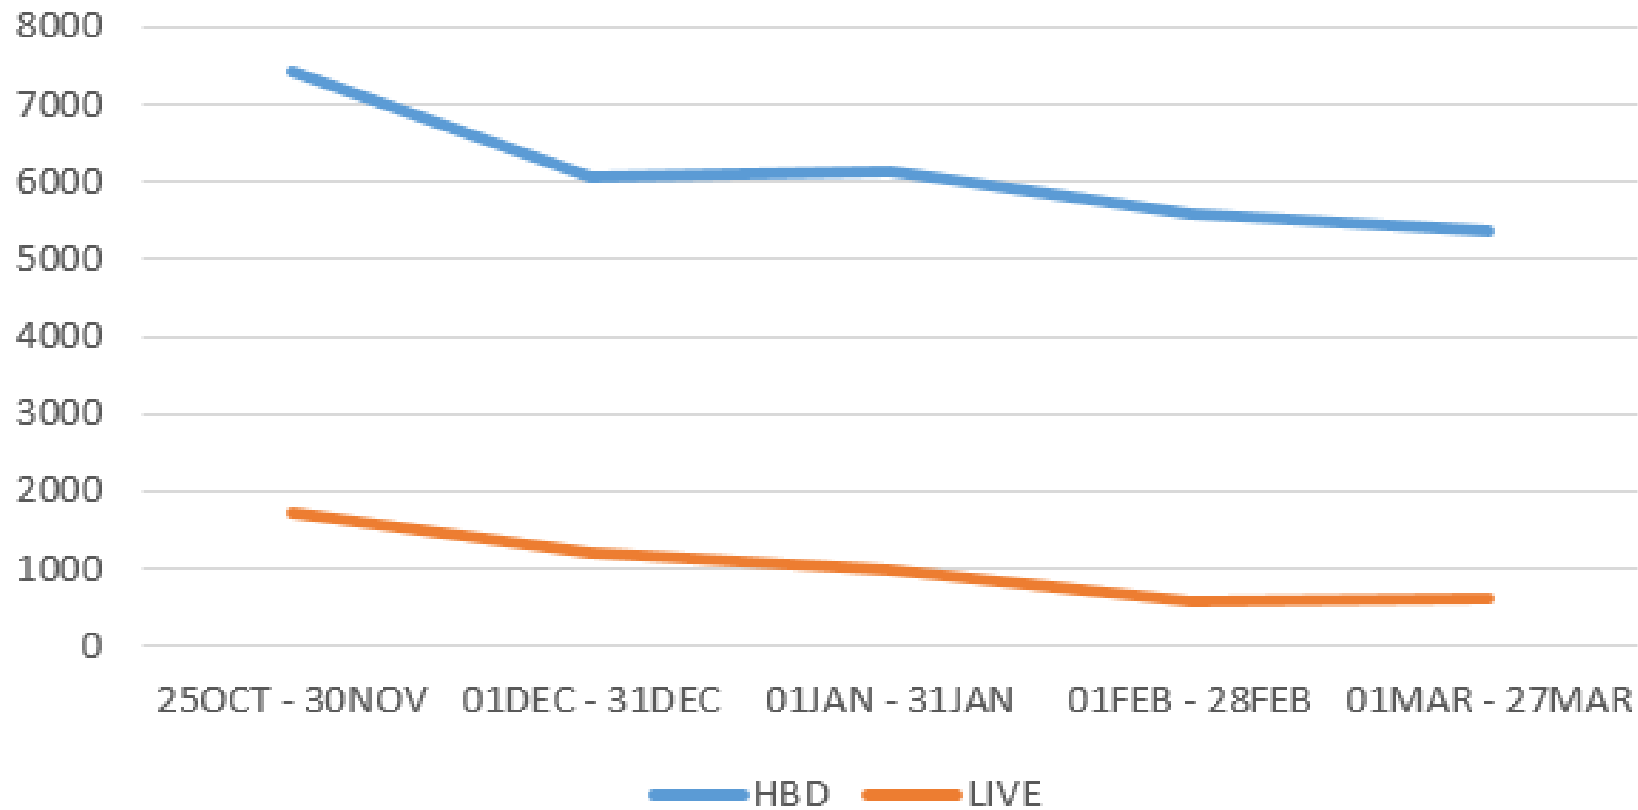

	25OCT - 30NOV	01DEC - 31DEC	01JAN - 31JAN	01FEB - 28FEB	01MAR - 27MAR
HBD	7422	6064	6126	5575	5368
LIVE	1704	1186	980	587	597
% of cancellations	77%	80%	84%	89%	89%

W20 HBD vs Operated

S21 IATA Calendar of Coordination Activities