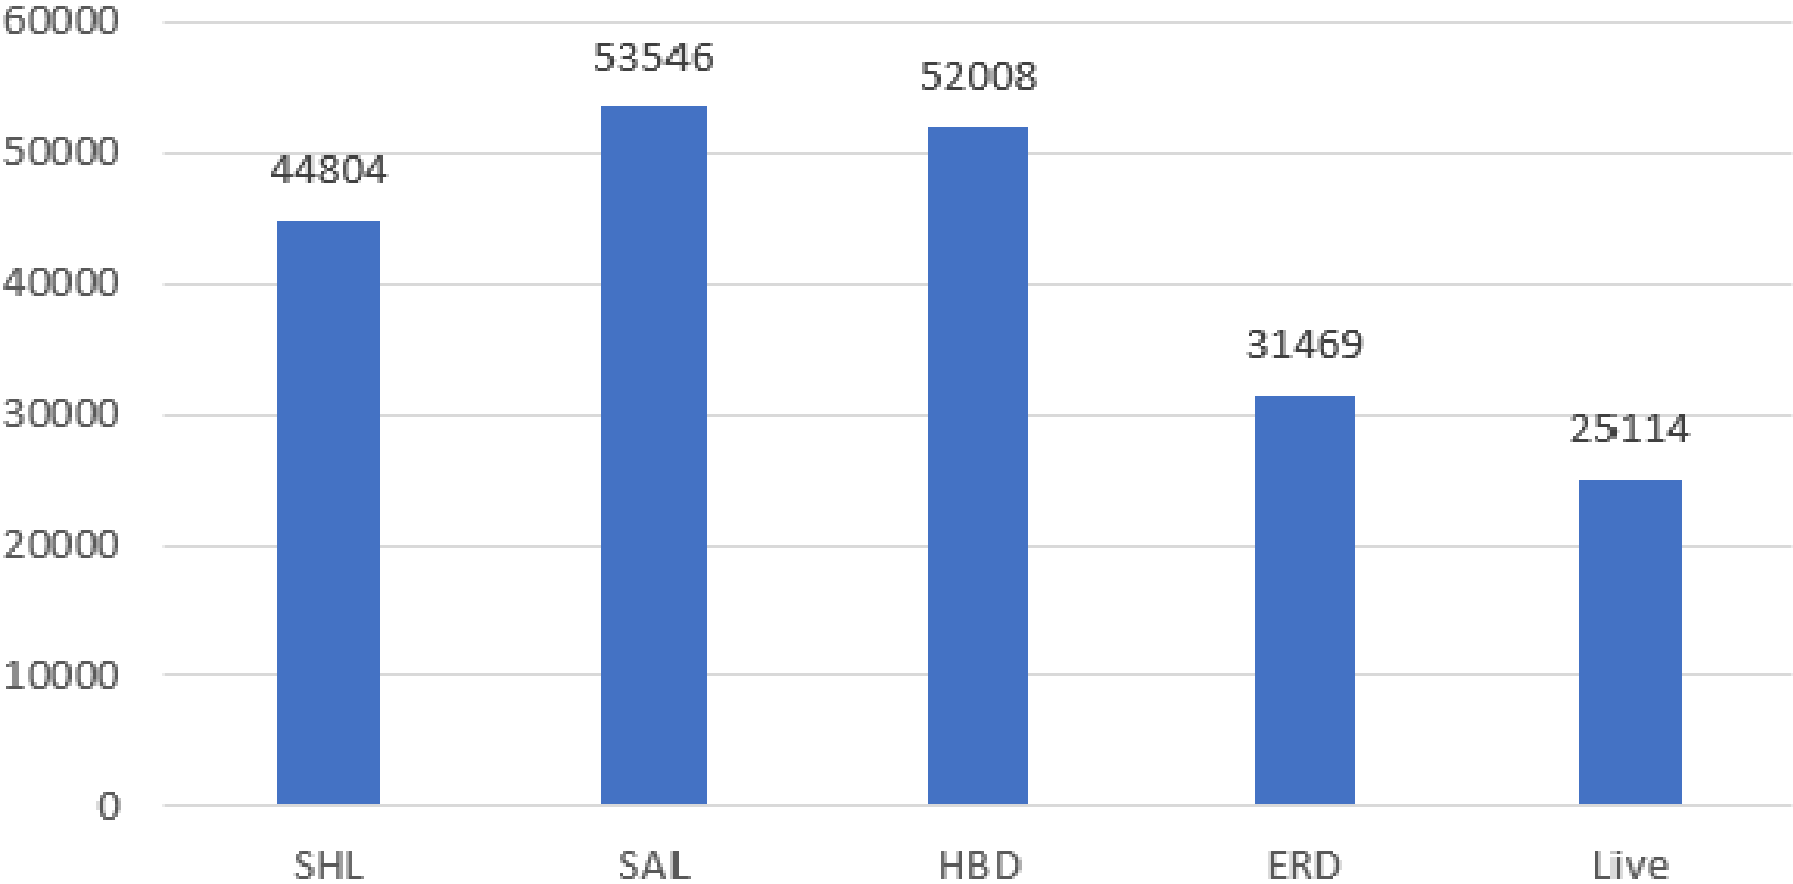

KRK Airport S21 Coordination Parameters

Pax/h	Arrivals	Departures
SCH	2200	1220
NSCH	1260	945
Total	2200	1870

Simultaneous occupancy of the parking positions				
Code D/E	0	1	2	3
Code A/B/C	21	19	17	15

Ops/h	Arrivals	Departures
SCH	15	11
NSCH	8	7
Total	15	15

Runway opening hours	
Monday	03:30 – 23:00 UTC
Tuesday	03:30 – 23:00 UTC
Wednesday	03:30 – 23:00 UTC
Thursday	03:30 – 23:00 UTC
Friday	03:30 – 23:00 UTC
Saturday	03:30 – 23:00 UTC
Sunday	03:30 – 23:00 UTC

5 min rolling hour (60/5)

S21 Number of slots