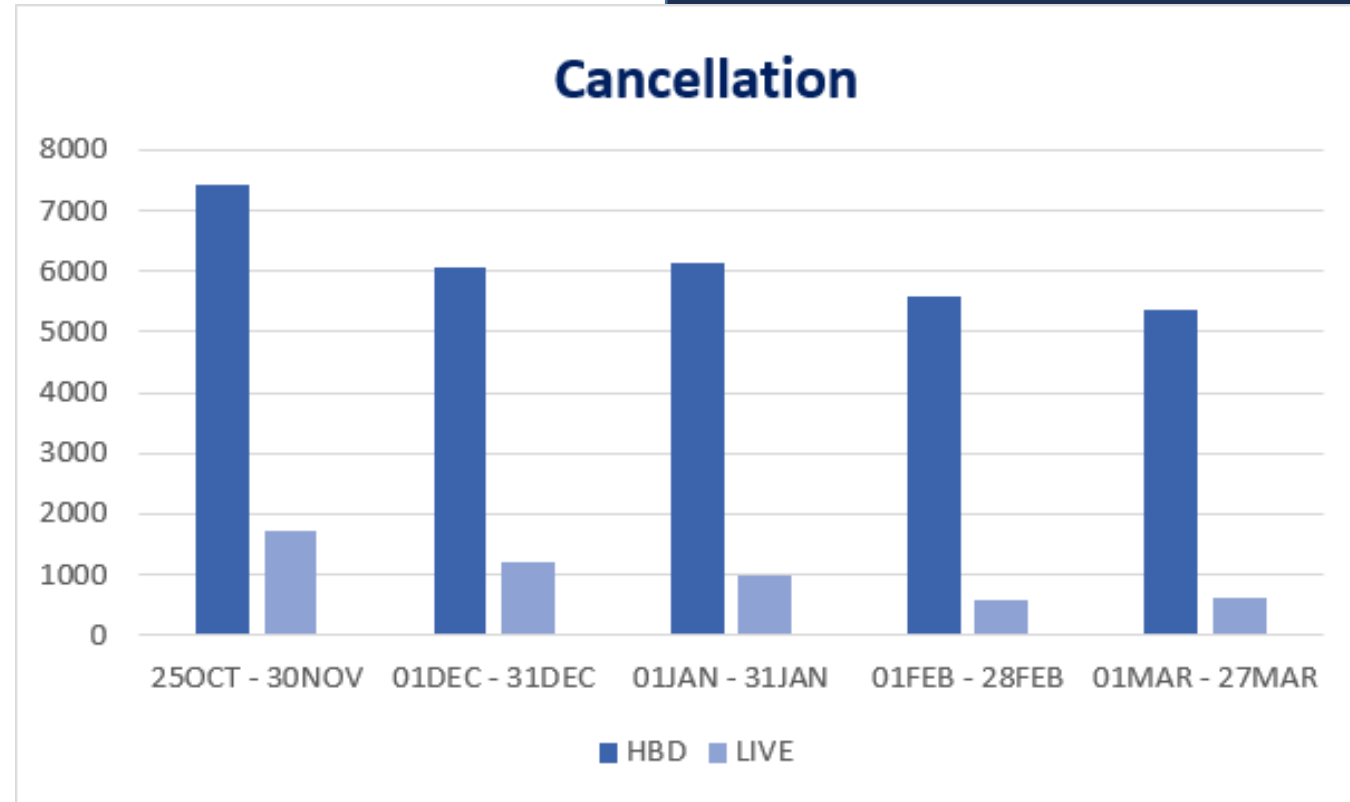

W20 Slot Monitoring Cancellation due to COVID-19

25OCT2020 – 27MAR2021

	25OCT - 30NOV	01DEC - 31DEC	01JAN - 31JAN	01FEB - 28FEB	01MAR - 27MAR
HBD	7422	6064	6126	5575	5368
LIVE	1704	1186	980	587	597
% of cancellations	77%	80%	84%	89%	89%