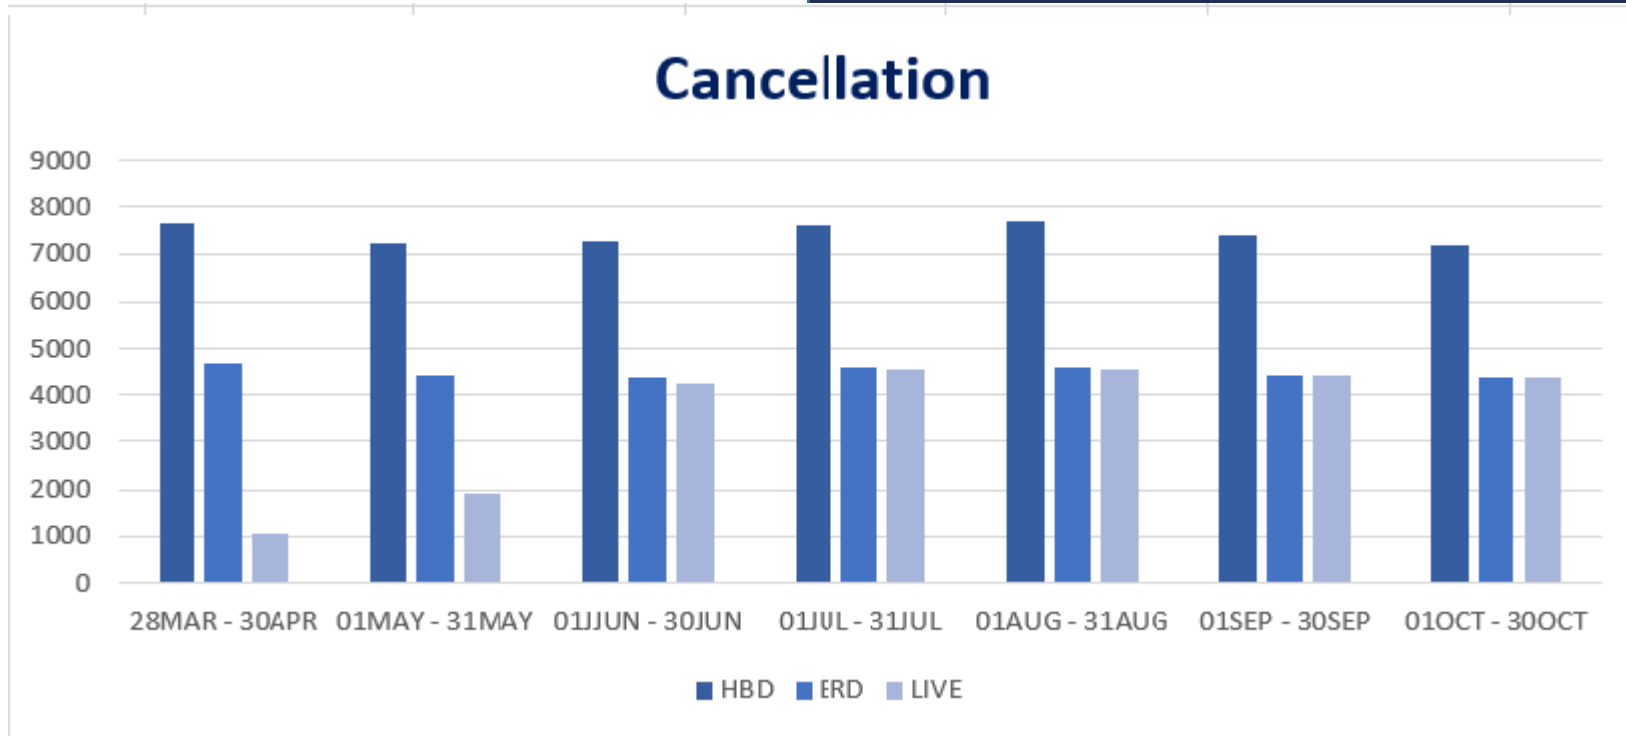

S21 Slot Monitoring Cancellation due to COVID-19

28MAR2021 – 30OCT2021

	28MAR - 30APR	01MAY - 31MAY	01JUN - 30JUN	01JUL - 31JUL	01AUG - 31AUG	01SEP - 30SEP	01OCT - 30OCT
HBD	7633	7232	7274	7610	7675	7406	7178
ERD	4675	4403	4392	4598	4612	4434	4355
% of cnx HBD vs ERD	39%	39%	39%	40%	39%	40%	39%
HBD	7633	7232	7274	7610	7675	7406	7178
LIVE	1047	1930	4266	4536	4550	4398	4389
% of CNX HBD vs LIVE	86%	73%	41%	40%	41%	41%	39%