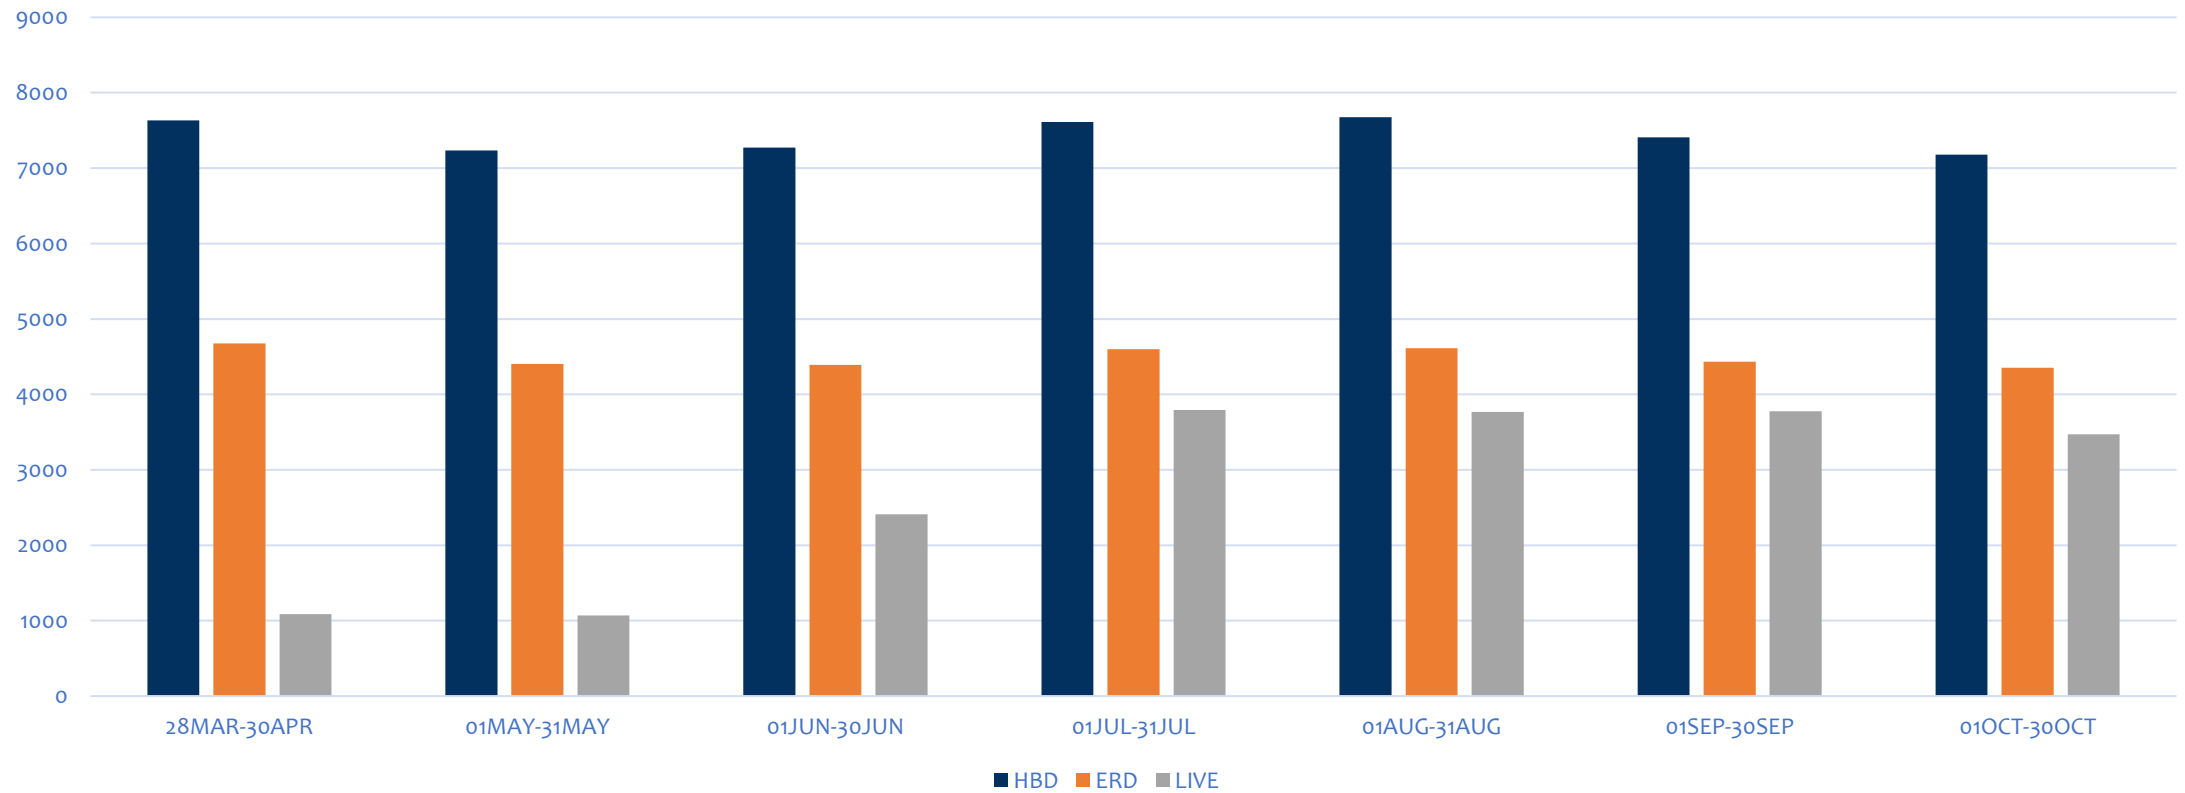

Slot Cancellation due to COVID-19

Cancellation