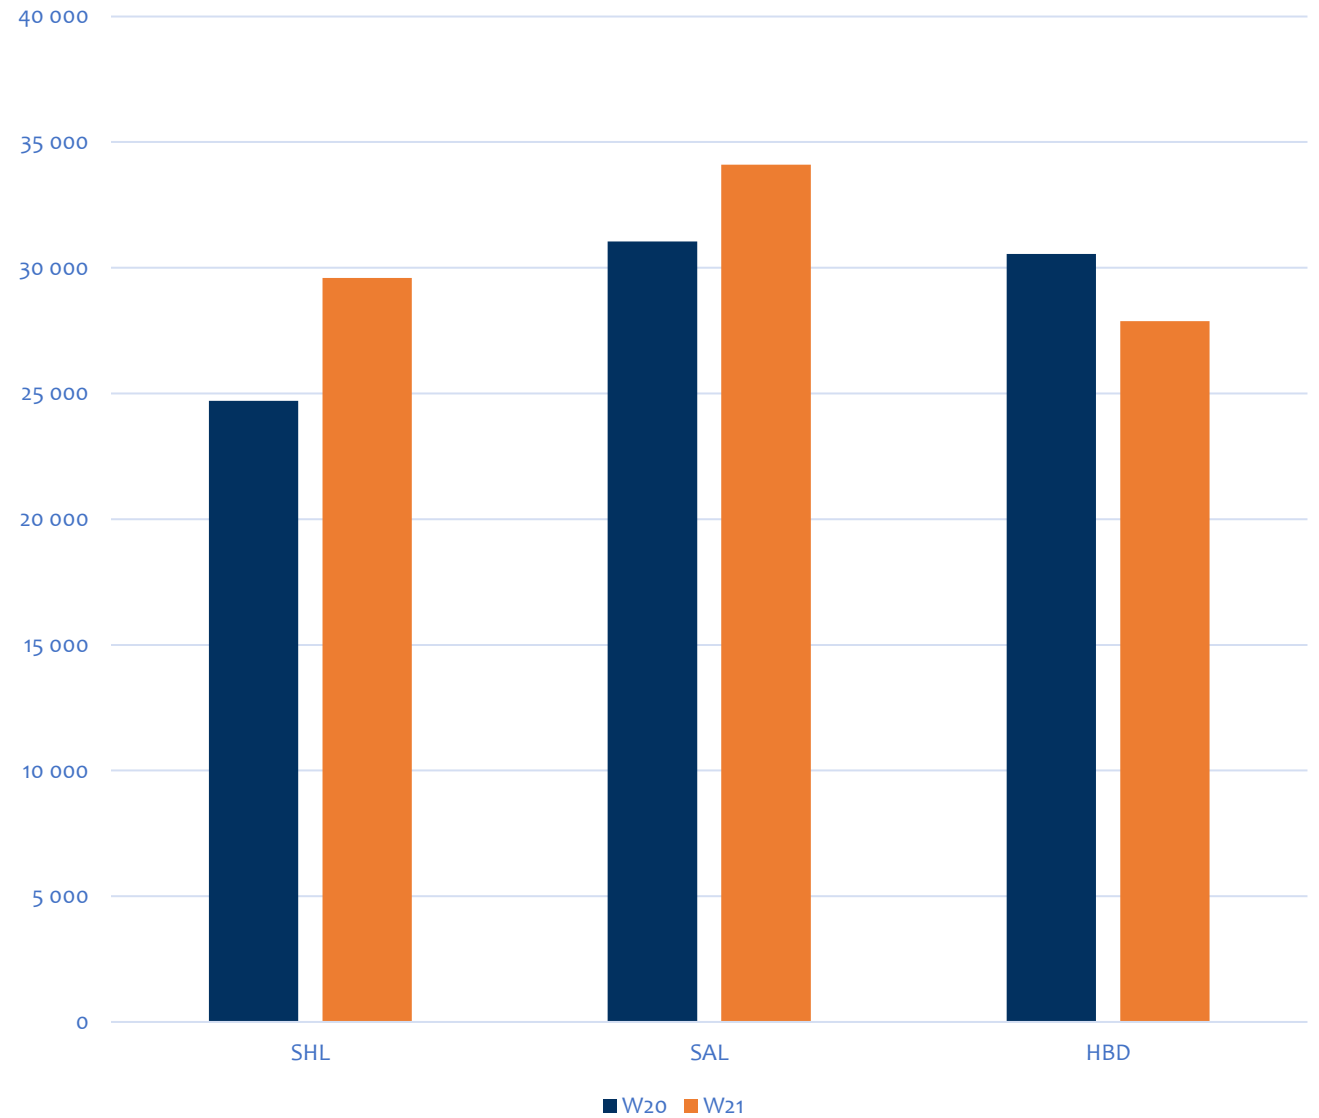

W20 / W21 Comparison

	SHL	SAL	HBD
W20	24 708	31 047	30 555
W21	29 595	34 098	27 877