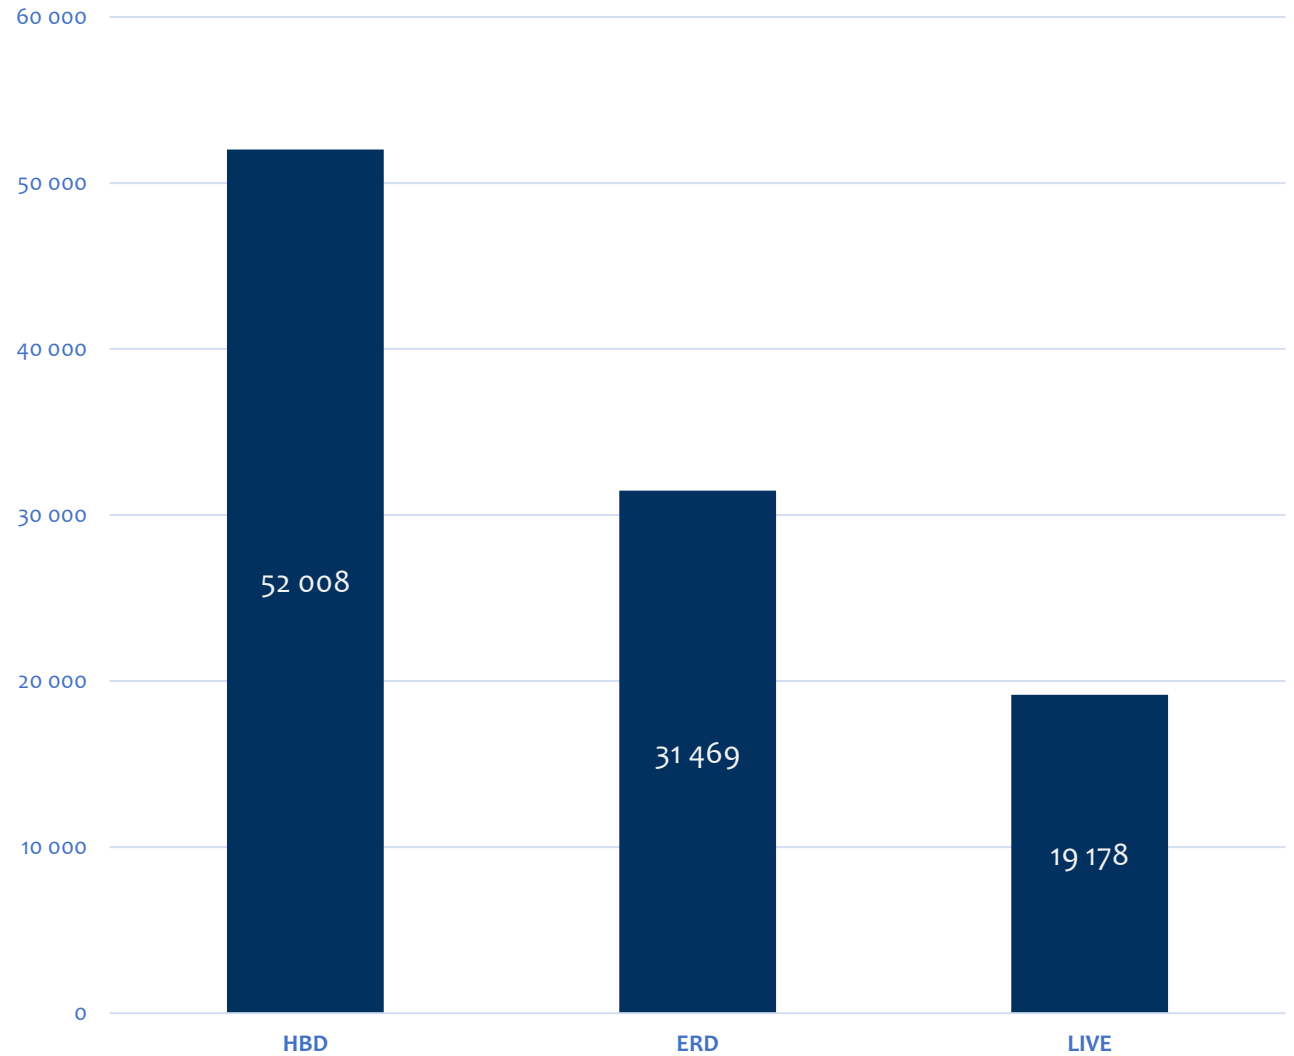

S21 Slot Cancellation due to COVID-19

Slot Cancellation