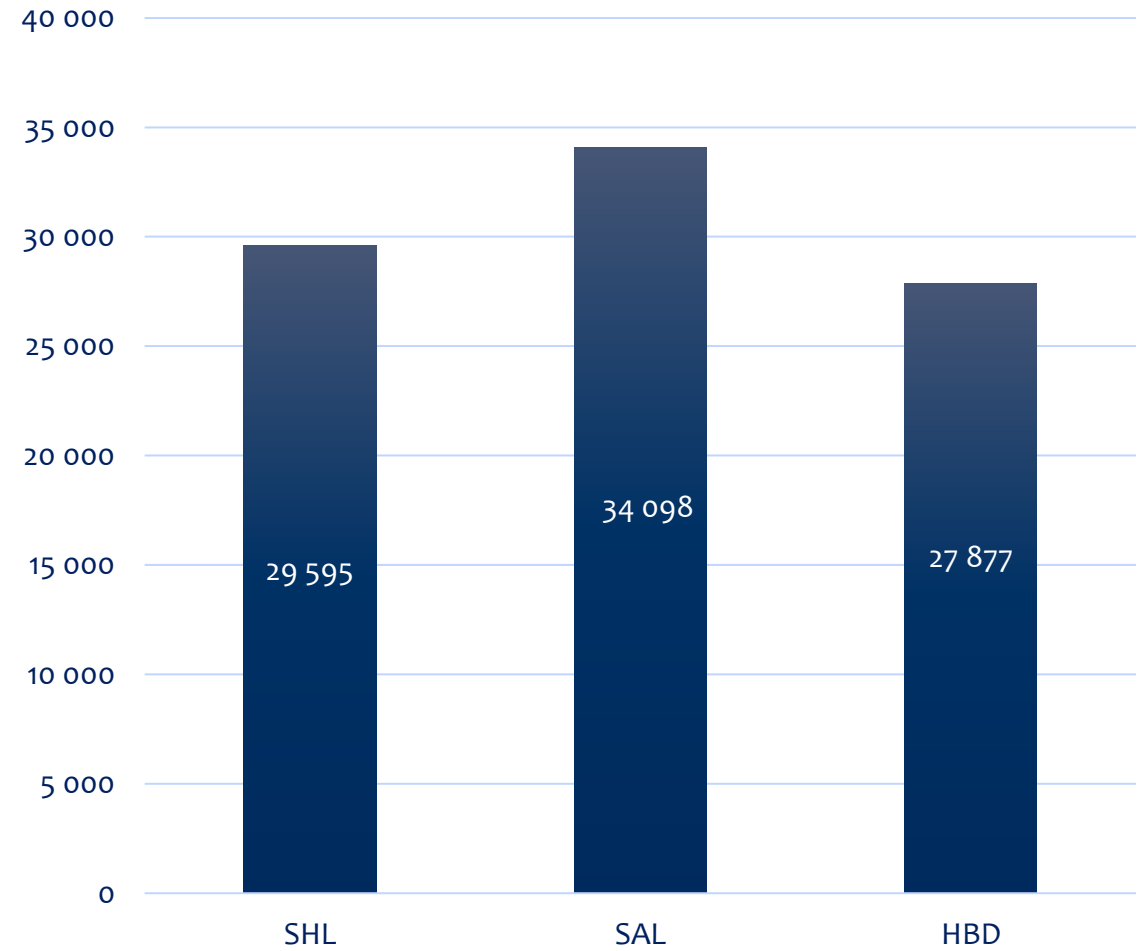

## Runway opening hours

Monday	03:30 – 23:00 UTC
Tuesday	03:30 – 23:00 UTC
Wednesday	03:30 – 23:00 UTC
Thursday	03:30 – 23:00 UTC
Friday	03:30 – 23:00 UTC
Saturday	03:30 – 23:00 UTC
Sunday	03:30 – 23:00 UTC

# KRK Airport S21 Coordination Parameters

5 min rolling hour (60/5)

Ops/h	Arrivals	Departures
SCH	15	11
NSCH	8	7
Total	15	15

Pax/h	Arrivals	Departures
SCH	2200	1220
NSCH	1260	945
Total	2200	1870

Pax/h	Arrivals	Departures
SCH	2200	1220
NSCH	<b>950</b>	945
Total	2200	1870

# W21 Number of Slots

# W20 / W21 Comparison

	SHL	SAL	HBD
W20	24 708	31 047	30 555
W21	29 595	34 098	27 877