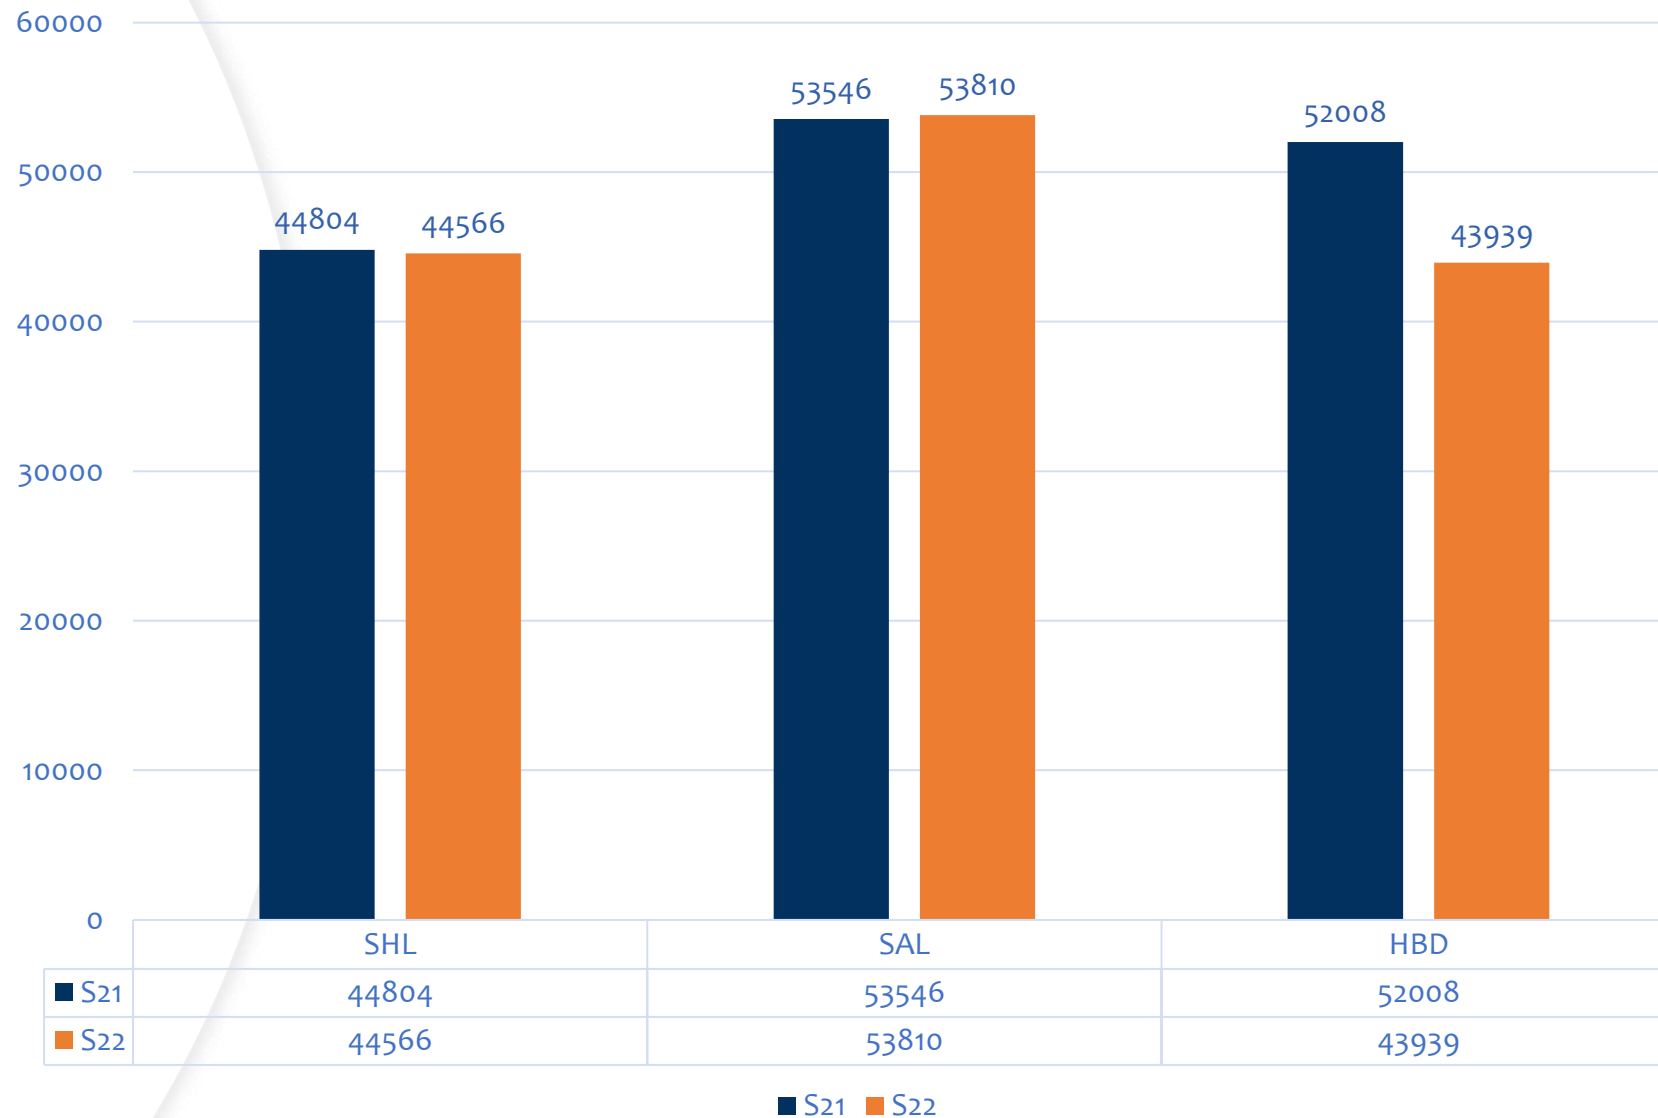

## Runway opening hours

Monday	04:30 – 00:00 UTC
Tuesday	04:30 – 00:00 UTC
Wednesday	04:30 – 00:00 UTC
Thursday	04:30 – 00:00 UTC
Friday	04:30 – 00:00 UTC
Saturday	04:30 – 00:00 UTC
Sunday	04:30 – 00:00 UTC

# KRK Airport W21 Coordination Parameters

Ops/h	Arrivals	Departures
SCH	15	11
NSCH	7	7
Total	15	15

Pax/h	Arrivals	Departures
SCH	2200	1220
NSCH	1260	945
Total	2200	1870

5 min rolling hour (60/5)

# S22 Number of Slots

# S21 / S22 Comparison

Tytuł wykresu