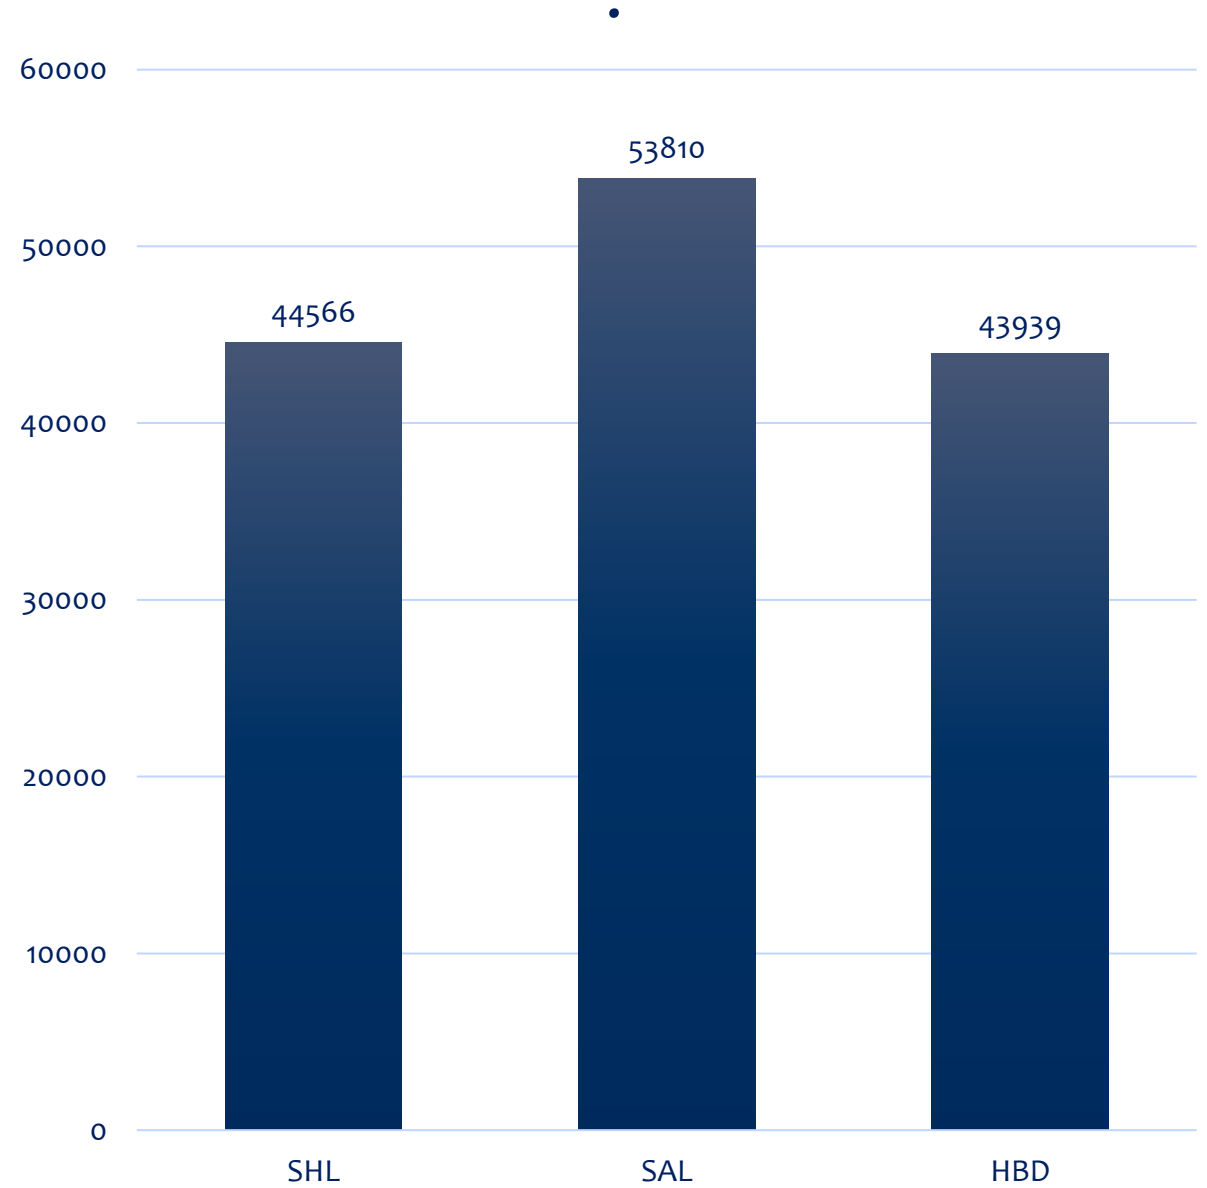

## Runway opening hours

Monday	04:30 – 00:00 UTC
Tuesday	04:30 – 00:00 UTC
Wednesday	04:30 – 00:00 UTC
Thursday	04:30 – 00:00 UTC
Friday	04:30 – 00:00 UTC
Saturday	04:30 – 00:00 UTC
Sunday	04:30 – 00:00 UTC

# KRK Airport W21 Coordination Parameters

Ops/h	Arrivals	Departures
SCH	15	11
NSCH	7	7
Total	15	15

Pax/h	Arrivals	Departures
SCH	2200	1220
NSCH	1260	945
Total	2200	1870

5 min rolling hour (60/5)

# S22 Number of Slots