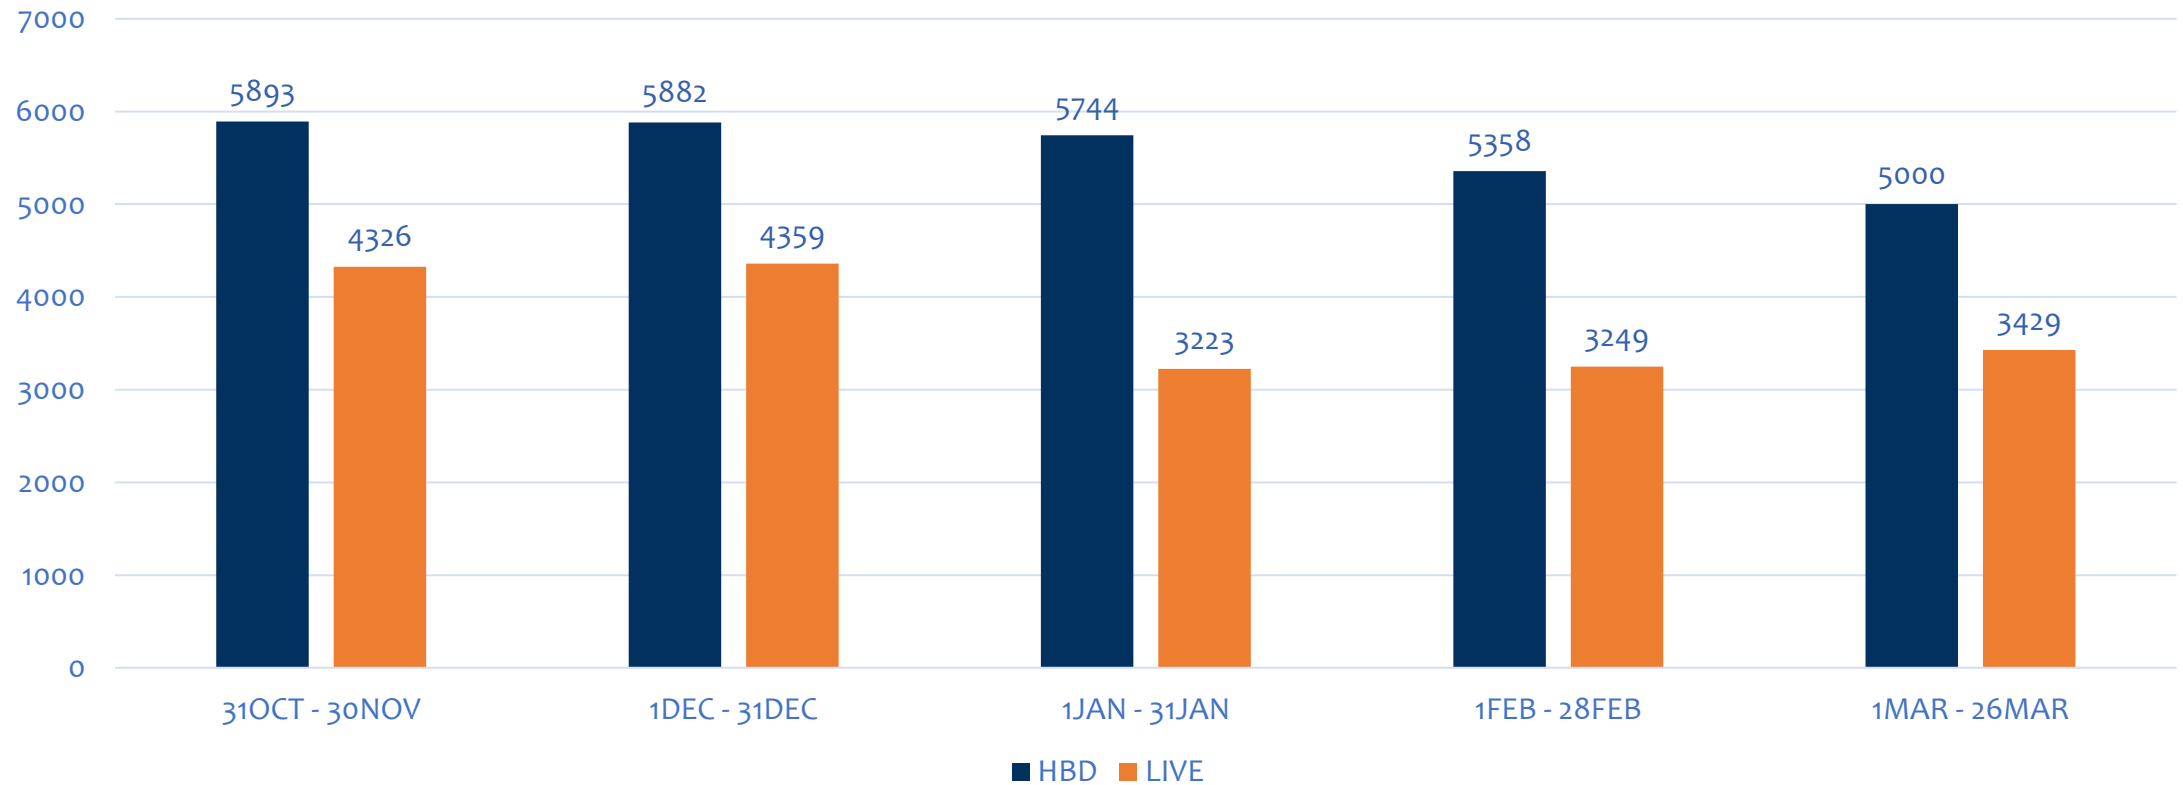

Slot Cancellation due to COVID-19 W21

Cancellation