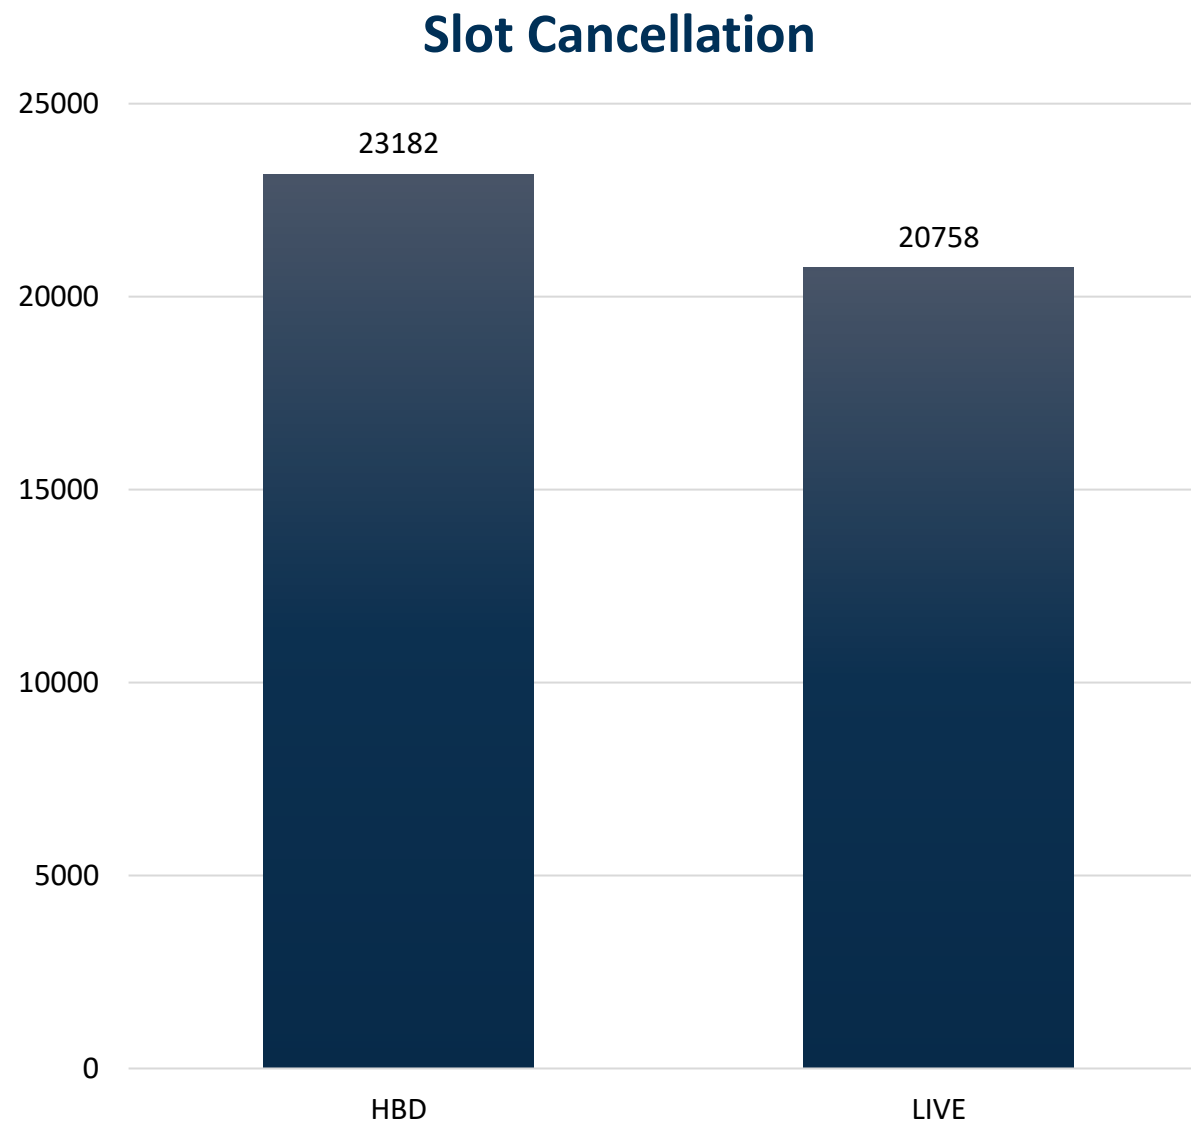

W22 Slot Cancellation