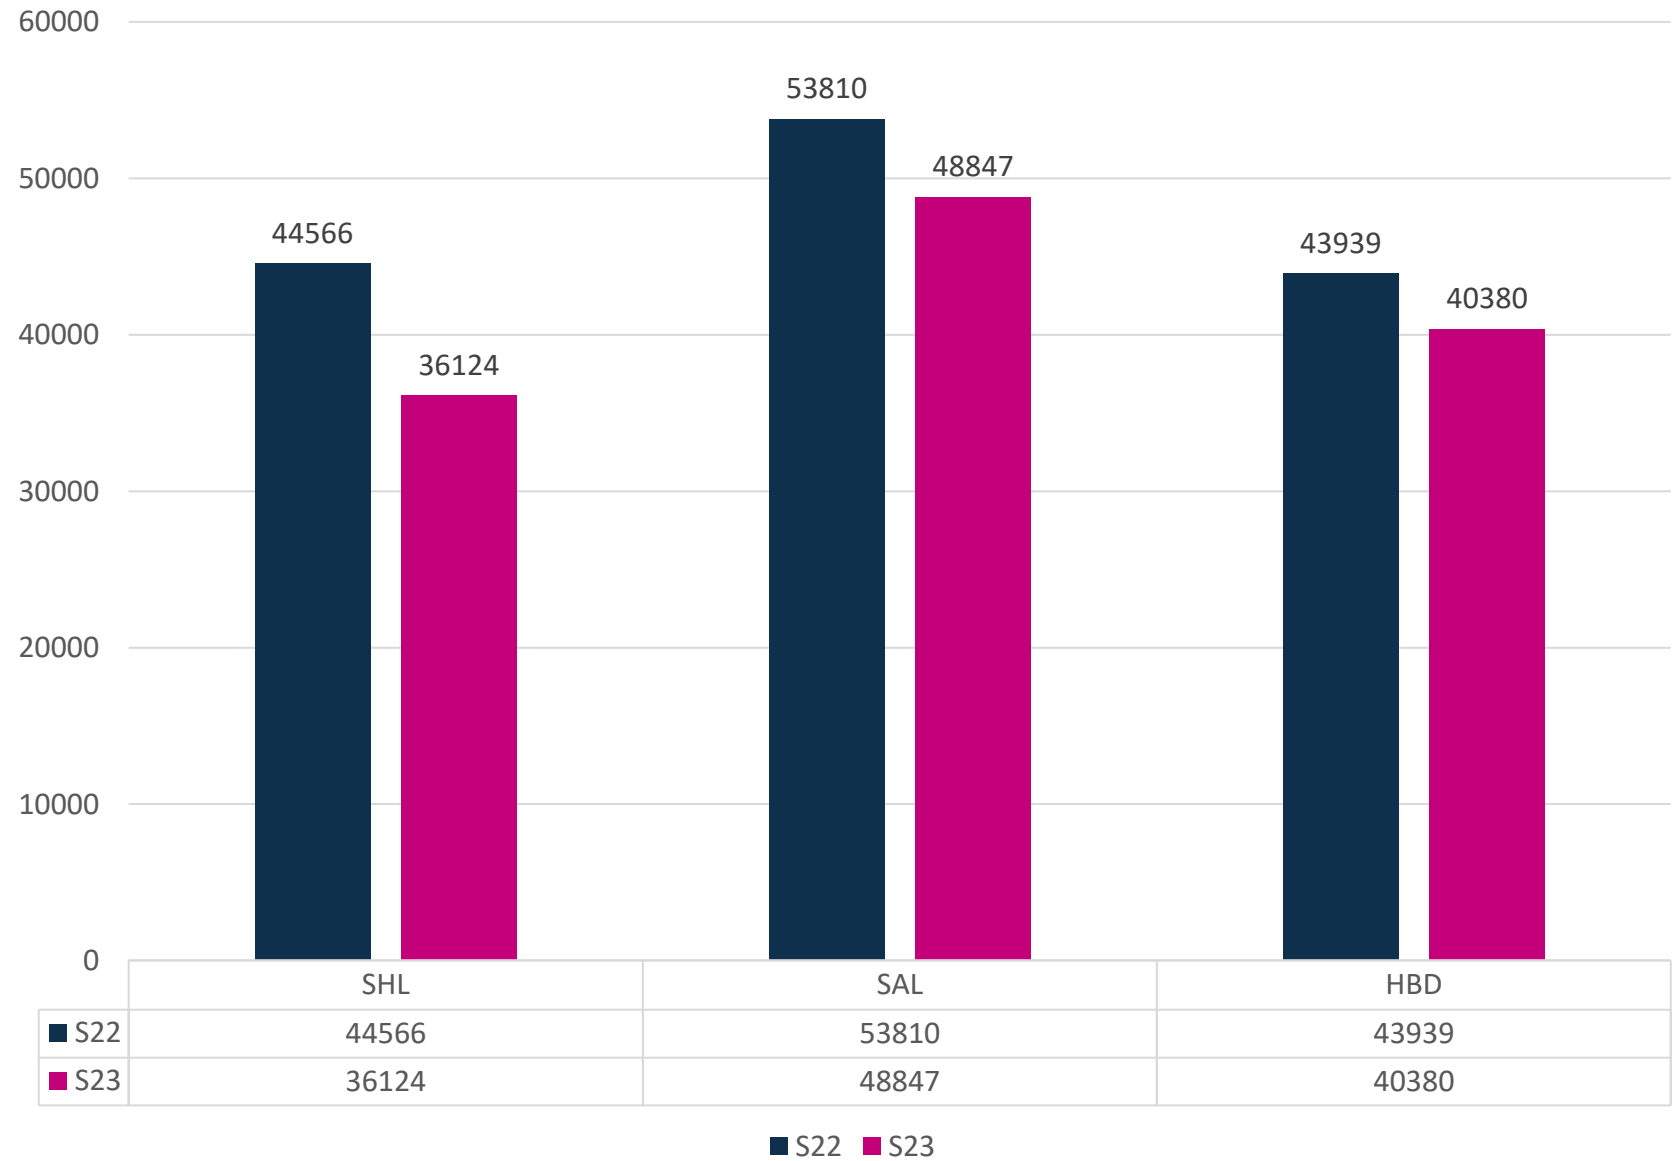

S22 / S23 Comparison