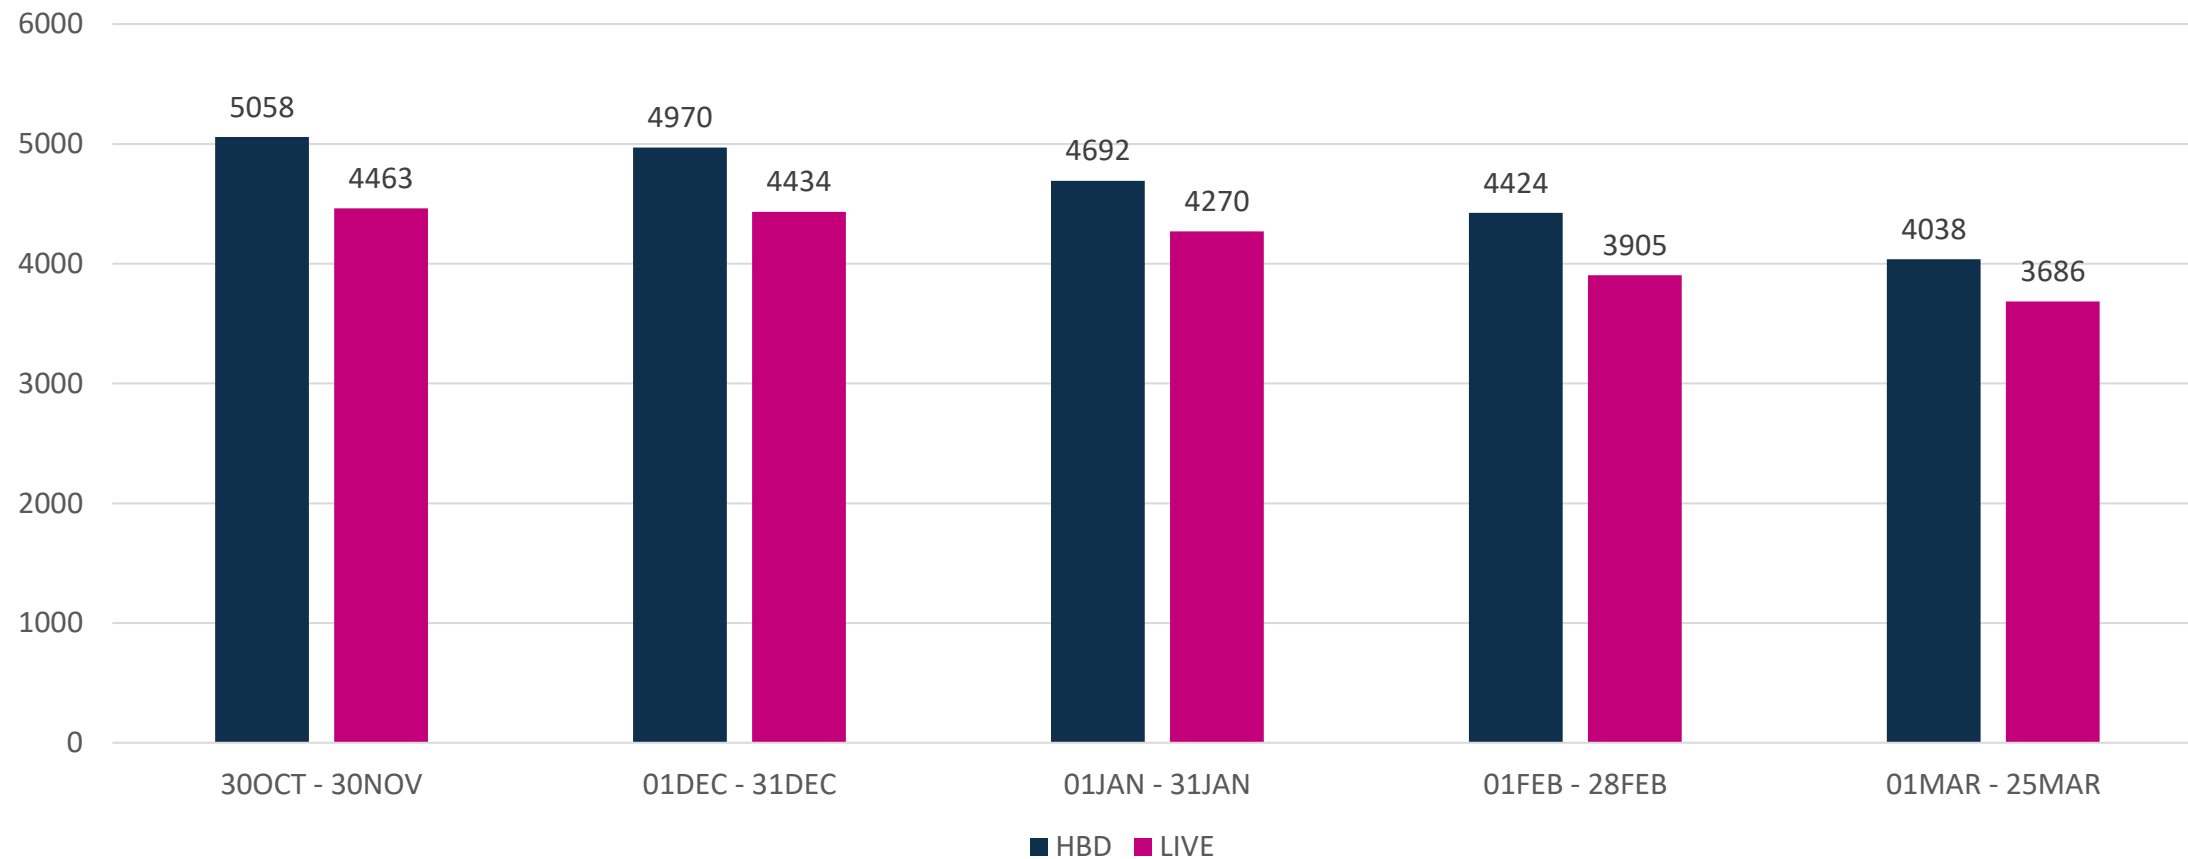

Slot Cancellation W22 (HBD-Live)