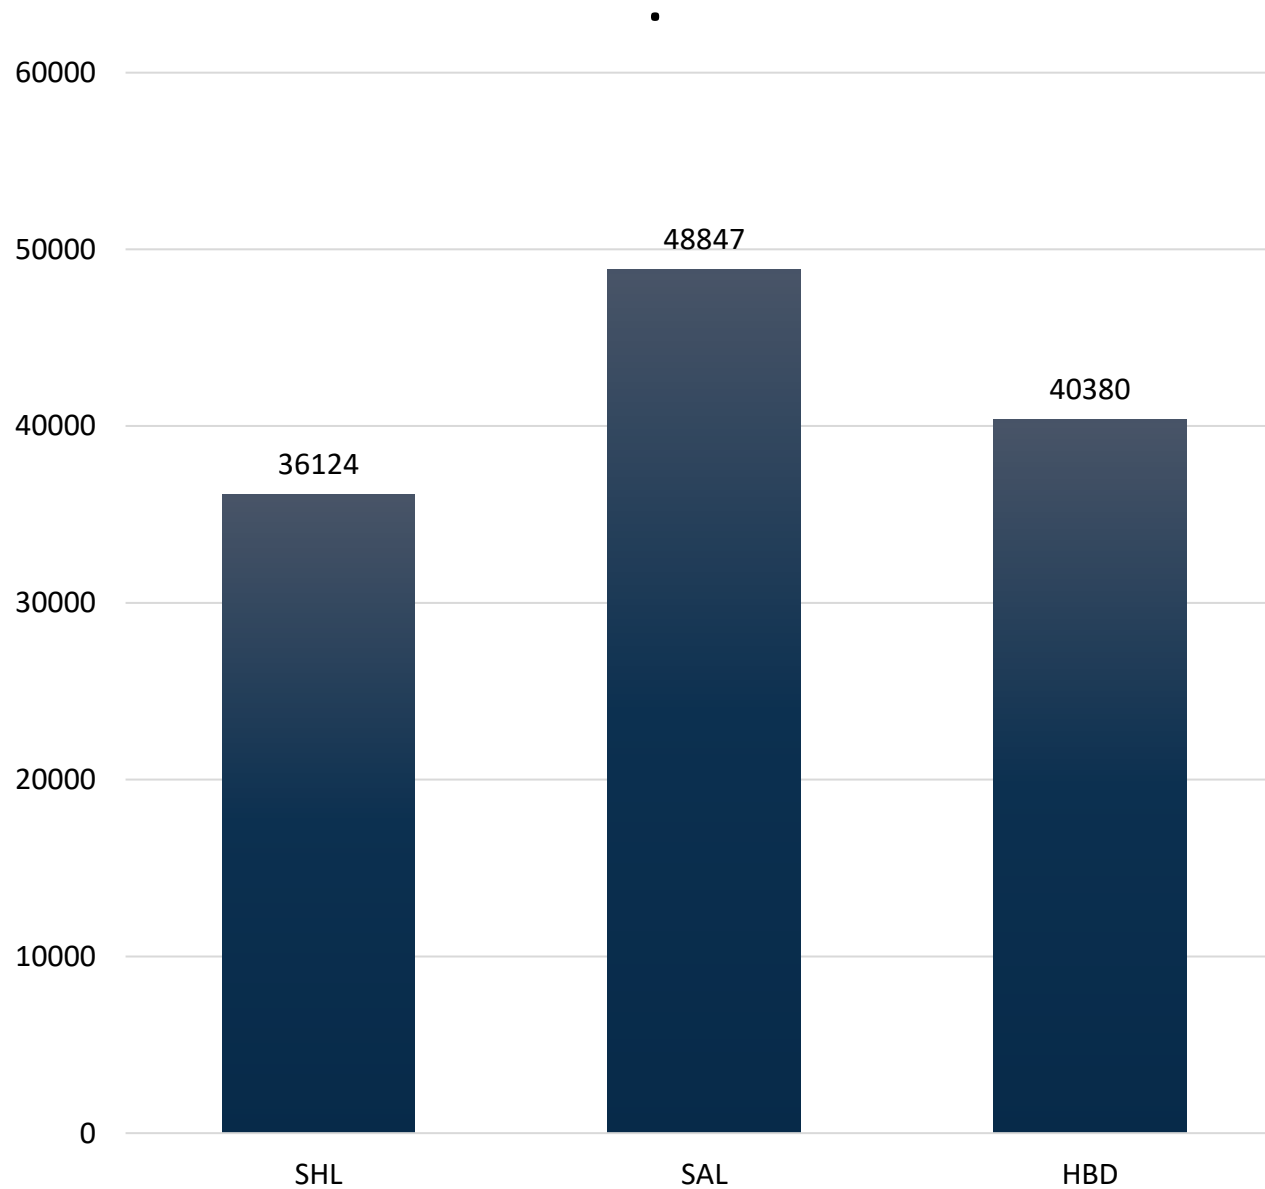

KRK Airport W22 Coordination Parameters

5 min rolling hour (60/5)

Ops/h	Arrivals	Departures
SCH	16	11
NSCH	7	5
Total	16	14

Pax/h	Arrivals	Departures
SCH	2200	1220
NSCH	1155	1020
Total	2200	1820

S23 Number of Slots