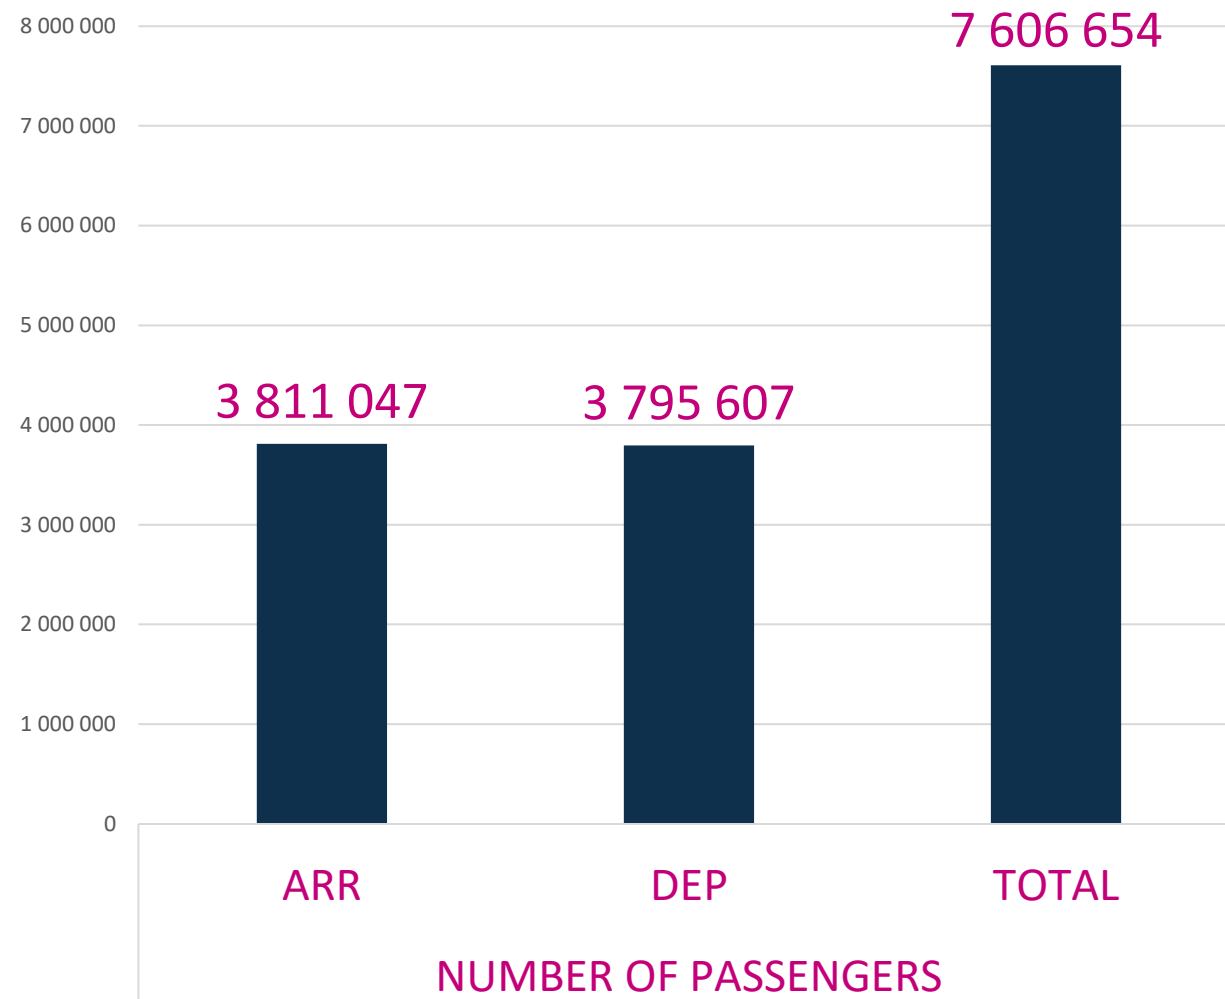

Airport Slots

SAL
S23

REASON CODE		%
R60/5	508	1,04%
T60/5	627	1,28%
TOTAL	48 847	97,68%

Number of flights by Airlines

SAL
S23

Top 6 Airlines SAL S23

S23 System Parameters

Runway opening hours	
Monday - Sunday	03:30 – 23:00 UTC

AC Types SAL S23

Number of operations by day of the week

SAL S23

Flight types

SAL
S23

Seasonal number of passengers SAL S23

Maximum daily number of passengers SAL S23

The logo for PANSNA, featuring the word "PANSNA" in a white, rounded, sans-serif font. The letter "P" is stylized with a curved tail that loops back towards the left. The background is a solid blue color with several light blue, abstract, wavy lines that create a sense of movement and depth.