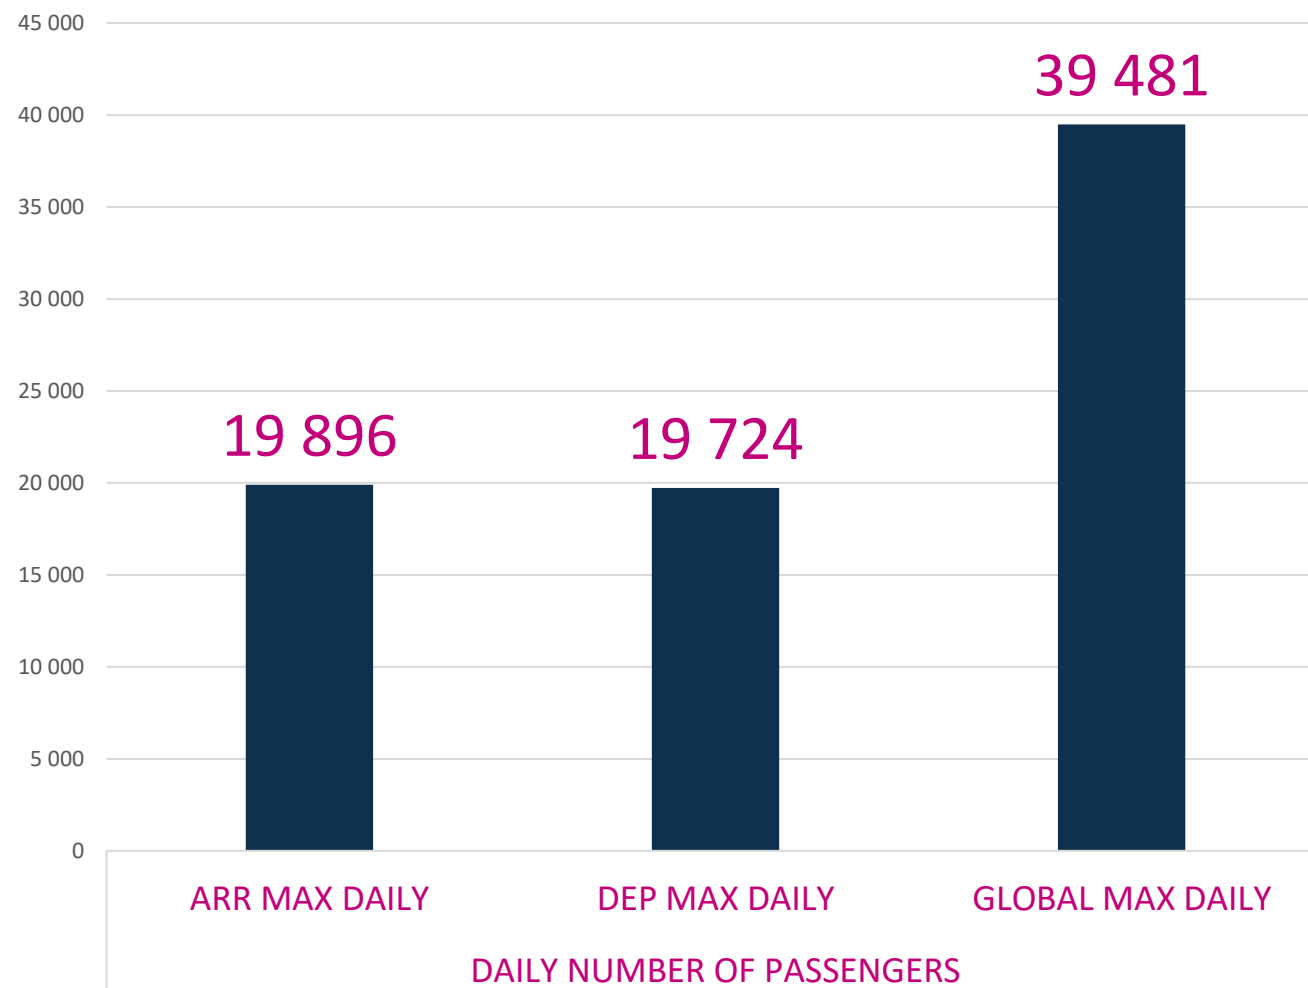

Airport Slots

SAL
S23

REASON CODE		%
R60/5	508	1,04%
T60/5	627	1,28%
TOTAL	48 847	97,68%

Number of flights by Airlines

SAL
S23

Top 6 Airlines SAL S23

S23 System Parameters

Runway opening hours	
Monday - Sunday	03:30 – 23:00 UTC

AC Types SAL S23

Number of operations by day of the week

SAL S23

Flight types

SAL
S23

Seasonal number of passengers SAL S23

Maximum daily number of passengers SAL S23

The logo for PANSNA, featuring the word "PANSNA" in a white, rounded, sans-serif font. The letter "P" is stylized with a curved tail that loops back towards the left. The background is a solid blue color with several light blue, abstract, wavy lines that create a sense of movement and depth.