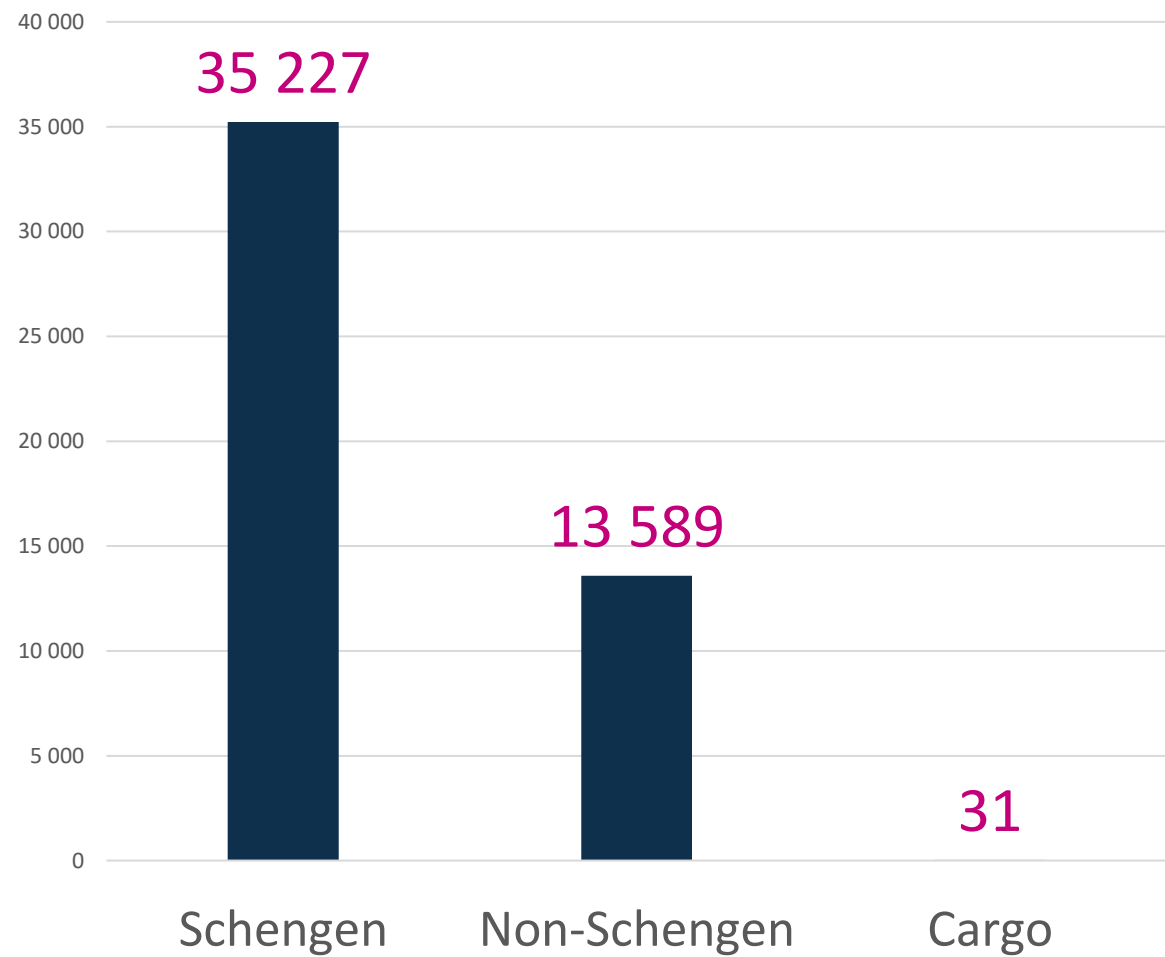

AC Types SAL S23

Number of operations by day of the week

SAL S23

Flight types

SAL
S23

Seasonal number of passengers SAL S23

Maximum daily number of passengers SAL S23

The logo for PANSNA, featuring the word "PANSNA" in a white, rounded, sans-serif font. The letter "P" is stylized with a curved tail that loops back towards the left. The background is a solid blue color with several light blue, abstract, wavy lines that create a sense of movement and depth.