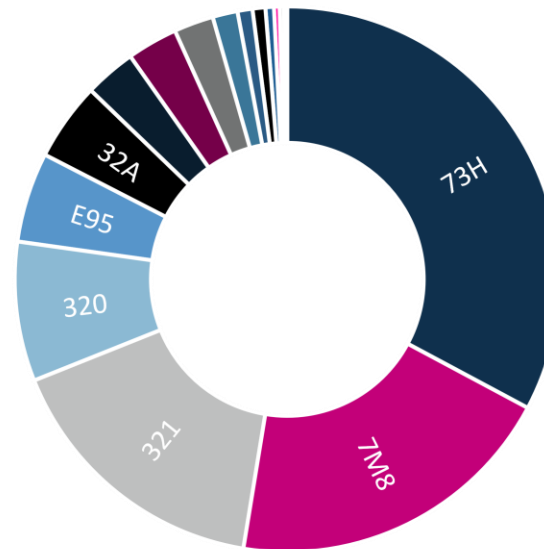

S23 System Parameters

Runway opening hours	
Monday - Sunday	03:30 – 23:00 UTC

R60 within rolling 5 minutes		
Ops/h	Arrivals	Departures
SCH	16	11
NSCH	7	5
Total	16	14

T60 within rolling 5 minutes		
Pax/h	Arrivals	Departures
SCH	2200	1220
NSCH	1155	1020
Total	2200	1820

Simultaneous occupancy of the parking positions				
	0	1	2	3
CODE D/E				
CODE A/B/C	22	20	18	16

AC Types SAL S23