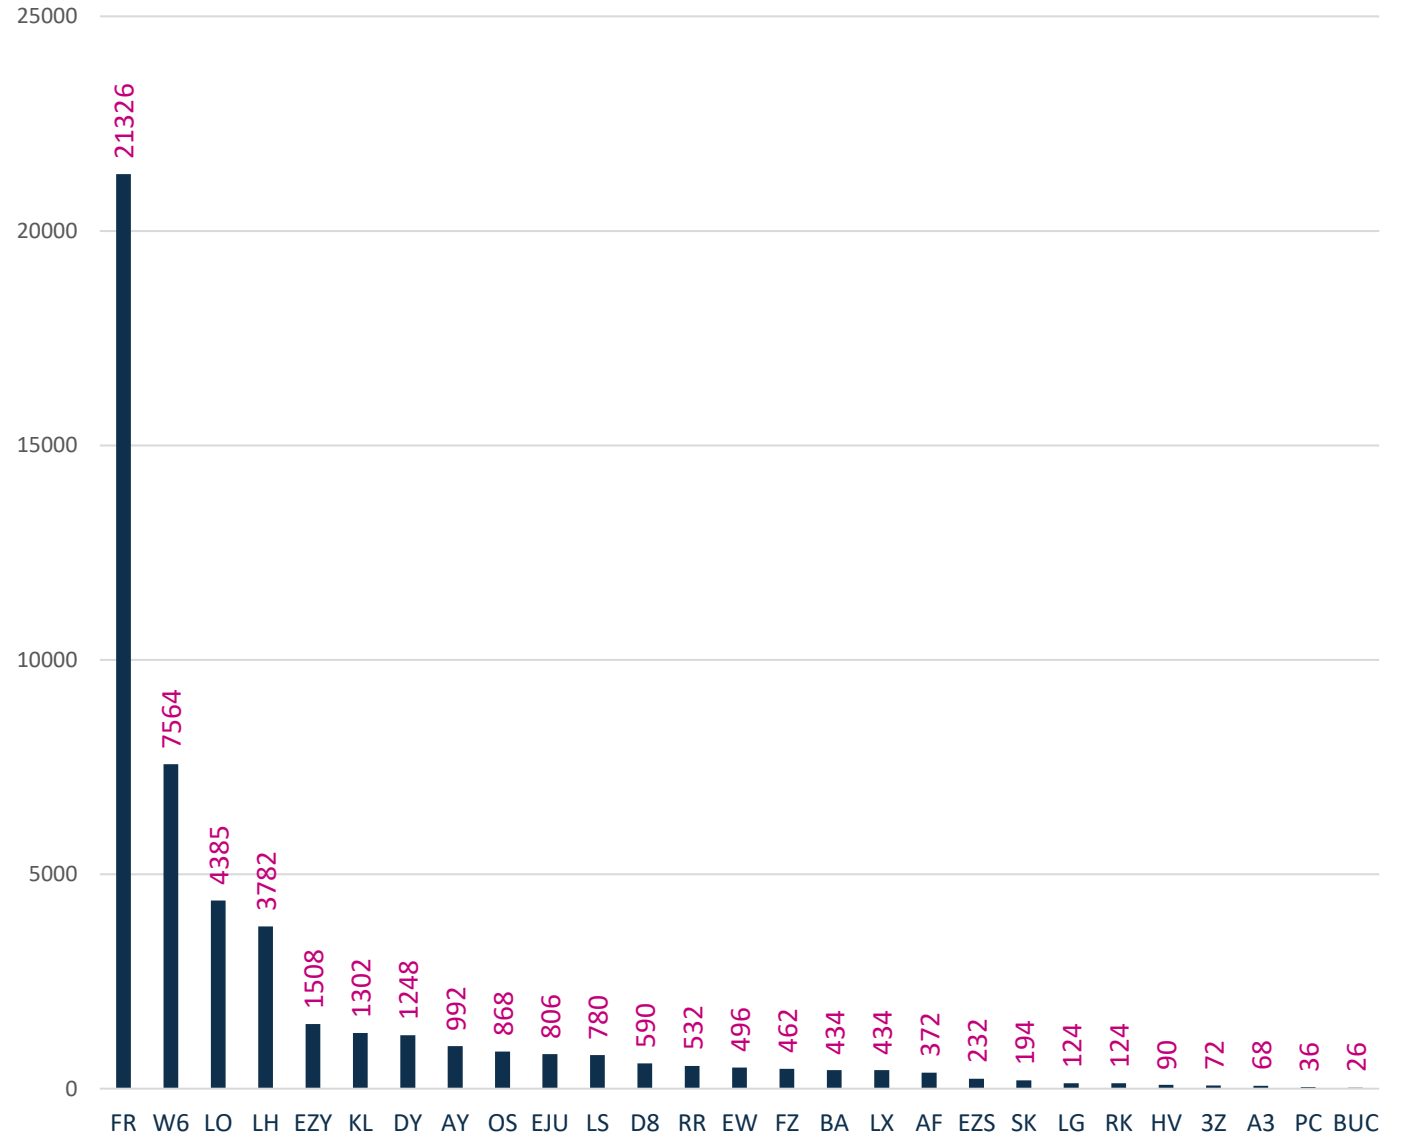

SHL

SAL

HBD

36 124

48 847

40 380

Cleared Airport Slots S22 vs S23

	S22	S23	CHANGE %
SHL	44 566	36 124	-18,94
SAL	53 810	48 847	-9,22
HBD	43 939	40 380	-8,10

Airport Slots

SAL
S23

REASON CODE		%
R60/5	508	1,04%
T60/5	627	1,28%
TOTAL	48 847	97,68%

Number of flights by Airlines

SAL
S23

Top 6 Airlines SAL S23

S23 System Parameters

Runway opening hours	
Monday - Sunday	03:30 – 23:00 UTC