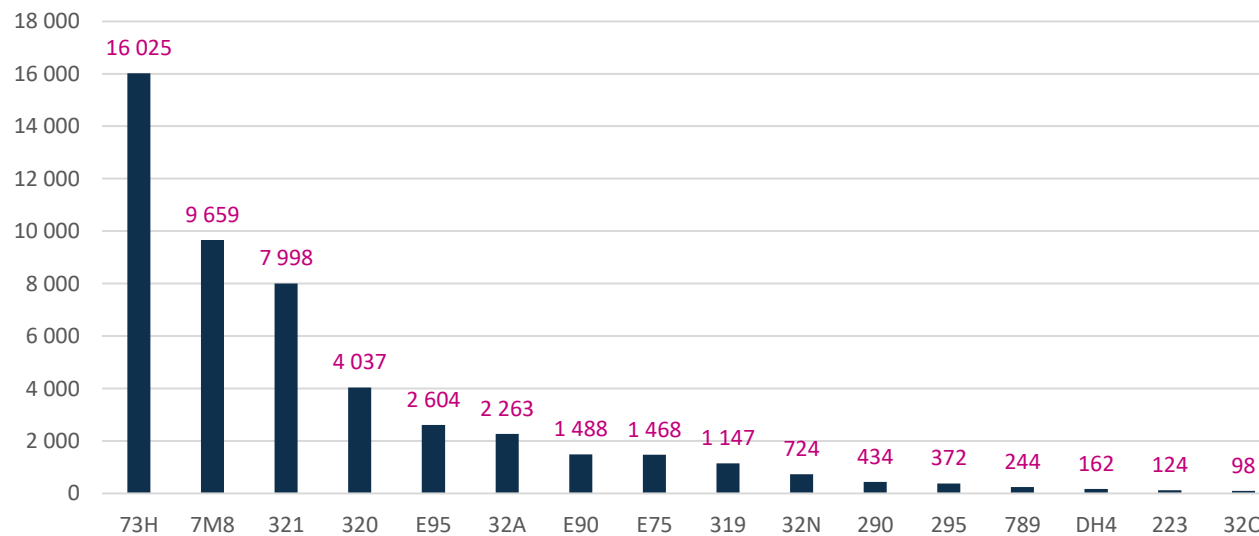

S23 System Parameters

Runway opening hours	
Monday - Sunday	03:30 – 23:00 UTC

R60 within rolling 5 minutes		
Ops/h	Arrivals	Departures
SCH	16	11
NSCH	7	5
Total	16	14

T60 within rolling 5 minutes		
Pax/h	Arrivals	Departures
SCH	2200	1220
NSCH	1155	1020
Total	2200	1820

Simultaneous occupancy of the parking positions				
	0	1	2	3
CODE D/E				
CODE A/B/C	22	20	18	16

AC Types SAL S23