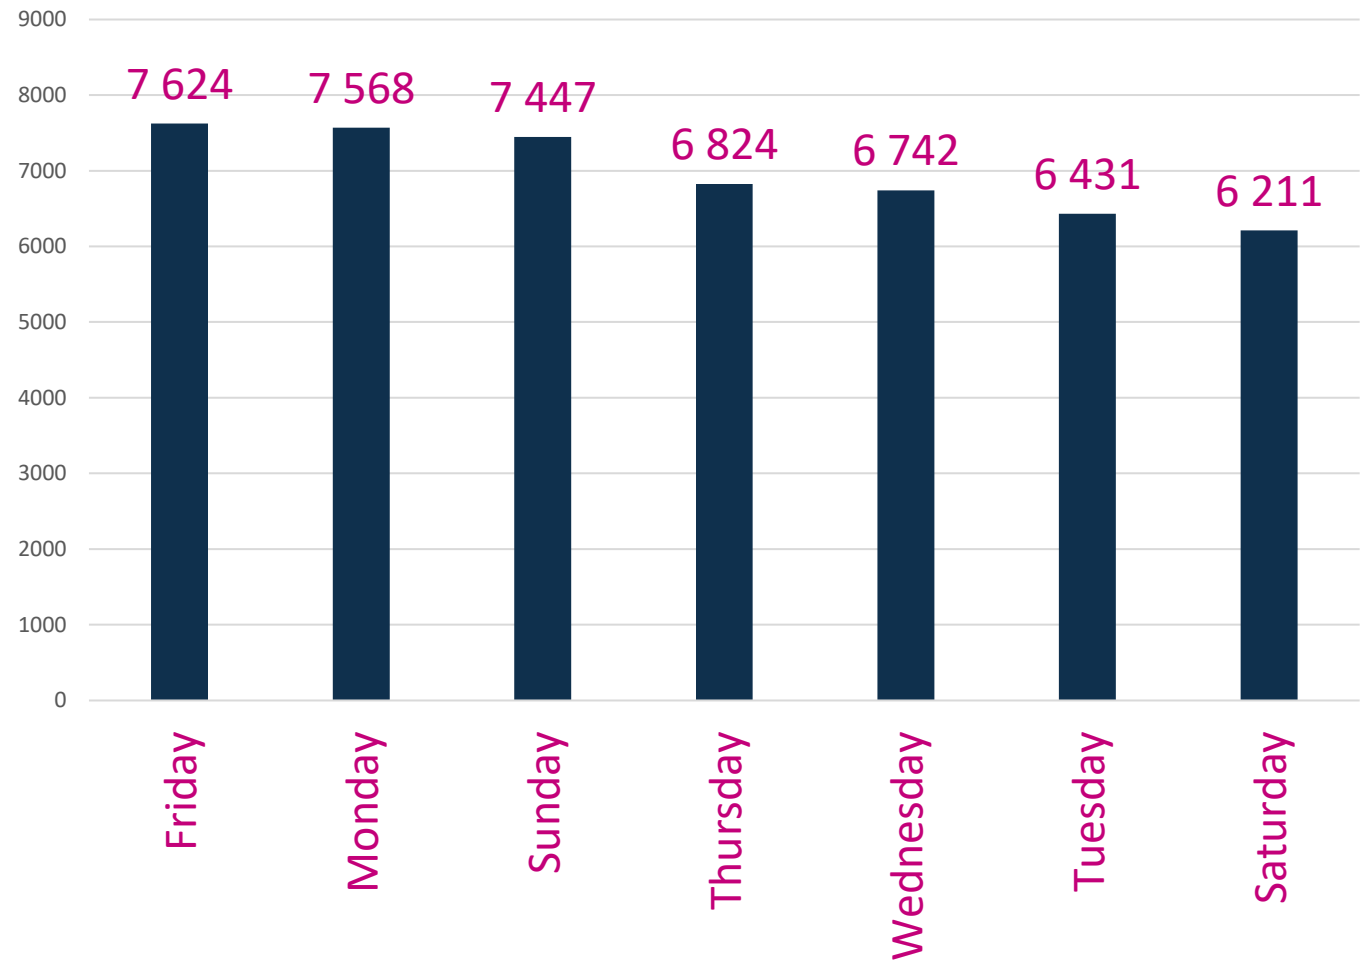

Number of operations by day of the week

SAL S23