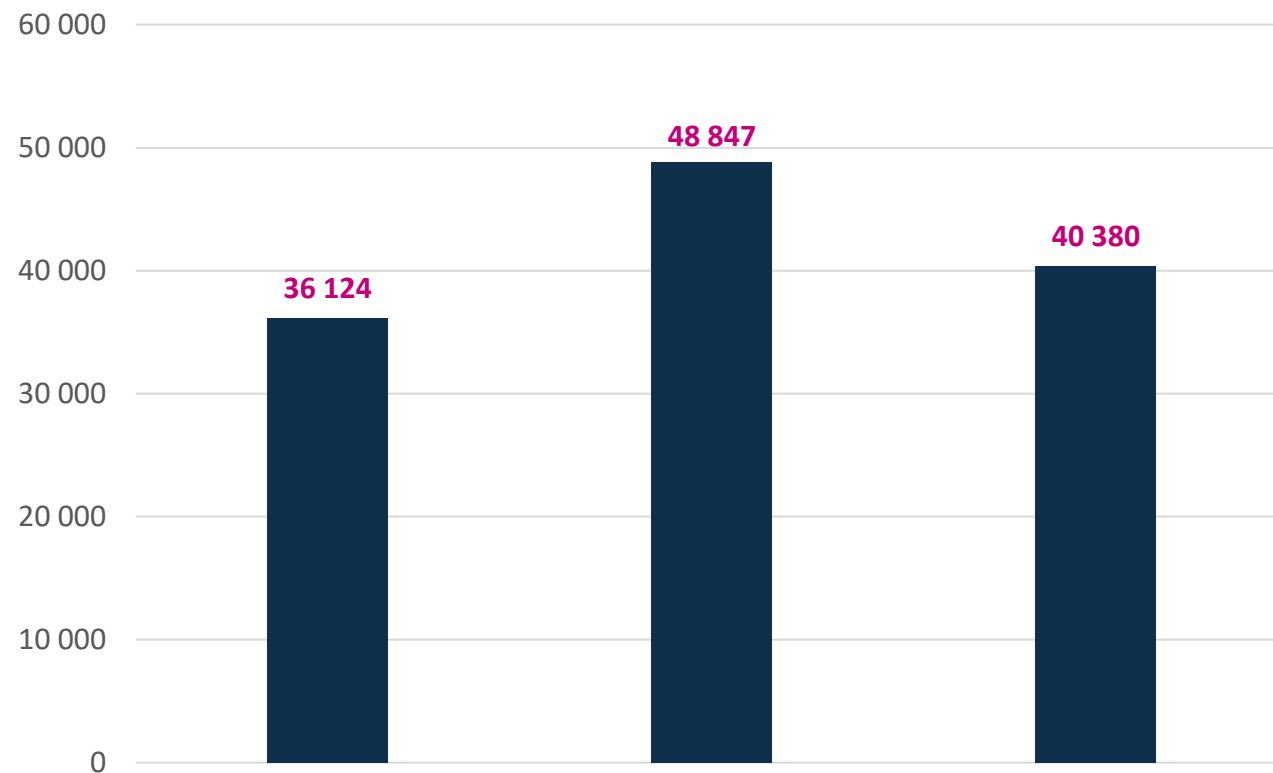

Cleared Airport Slots S23

SHL

SAL

HBD

SHL

SAL

HBD

36 124

48 847

40 380