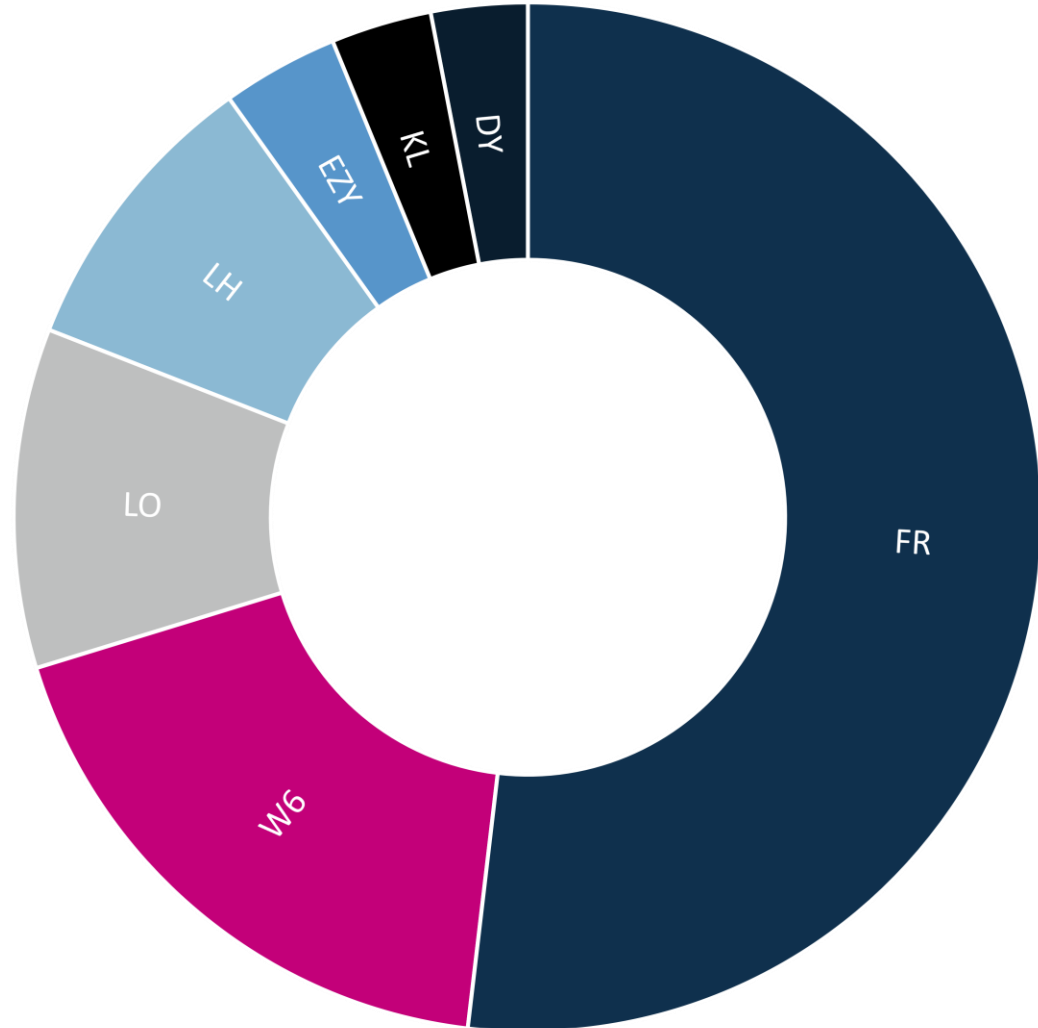

SHL

SAL

HBD

36 124

48 847

40 380

Cleared Airport Slots S22 vs S23

	S22	S23	CHANGE %
SHL	44 566	36 124	-18,94
SAL	53 810	48 847	-9,22
HBD	43 939	40 380	-8,10

Airport Slots

SAL
S23

REASON CODE		%
R60/5	508	1,04%
T60/5	627	1,28%
TOTAL	48 847	97,68%

Number of flights by Airlines

SAL
S23

Top 6 Airlines SAL S23

S23 System Parameters

Runway opening hours	
Monday - Sunday	03:30 – 23:00 UTC

AC Types SAL S23

Number of operations by day of the week

SAL S23

Flight types

SAL
S23

Seasonal number of passengers SAL S23

Maximum daily number of passengers SAL S23

The logo for PANSNA, featuring the word "PANSNA" in a white, rounded, sans-serif font. The letter "P" is stylized with a curved tail that loops back towards the left. The background is a solid blue color with several light blue, abstract, wavy lines that create a sense of movement and depth.