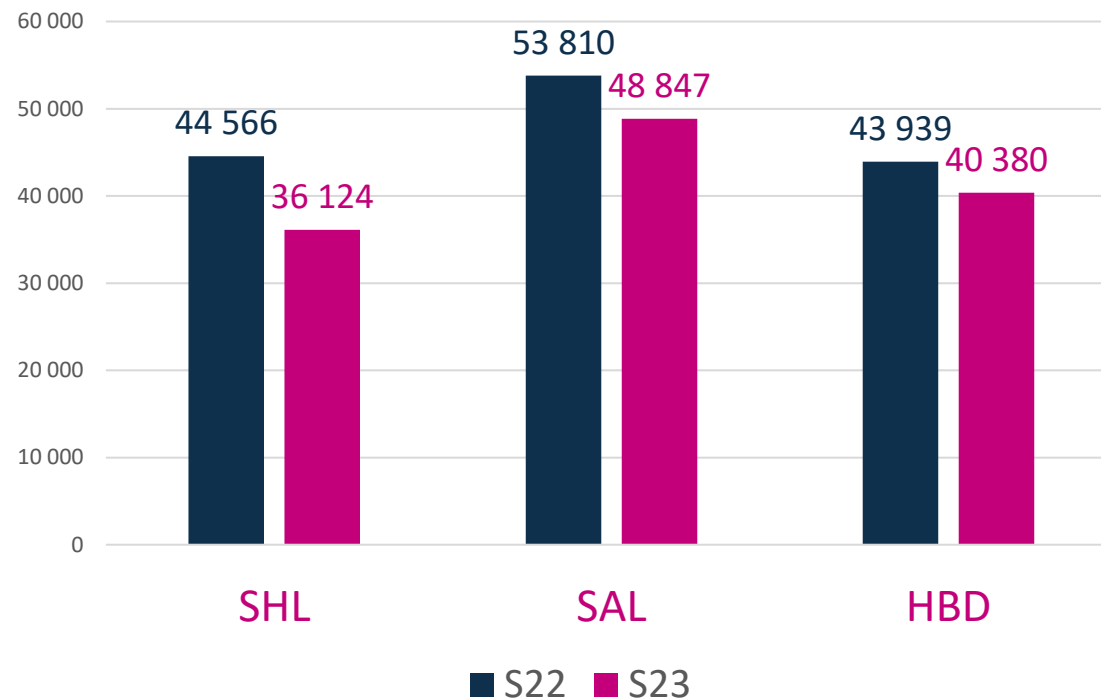

SHL

SAL

HBD

36 124

48 847

40 380

Cleared Airport Slots S22 vs S23

	S22	S23	CHANGE %
SHL	44 566	36 124	-18,94
SAL	53 810	48 847	-9,22
HBD	43 939	40 380	-8,10

Airport Slots

SAL
S23

REASON CODE		%
R60/5	508	1,04%
T60/5	627	1,28%
TOTAL	48 847	97,68%

Number of flights by Airlines

SAL
S23

Top 6 Airlines SAL S23

S23 System Parameters

Runway opening hours	
Monday - Sunday	03:30 – 23:00 UTC