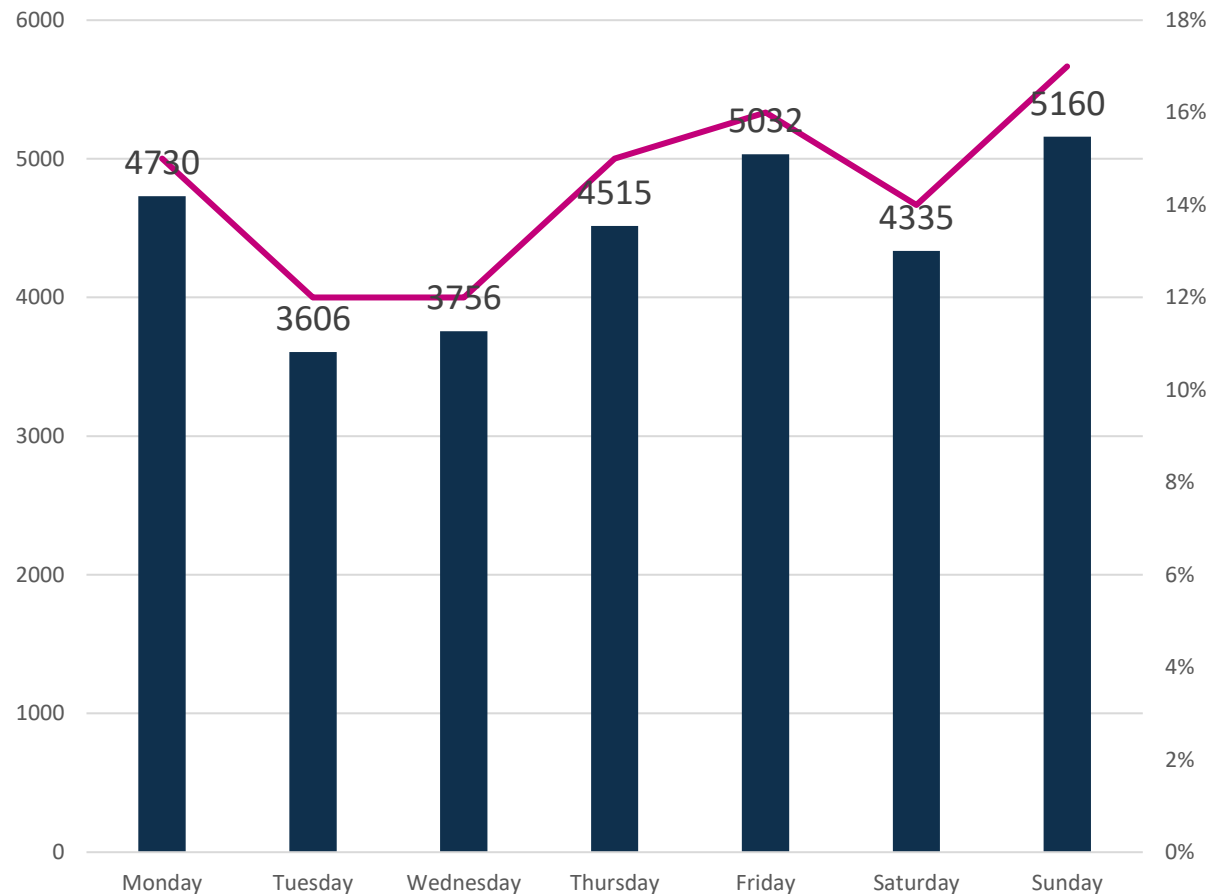

Number of operations by day of the week

SAL

W23