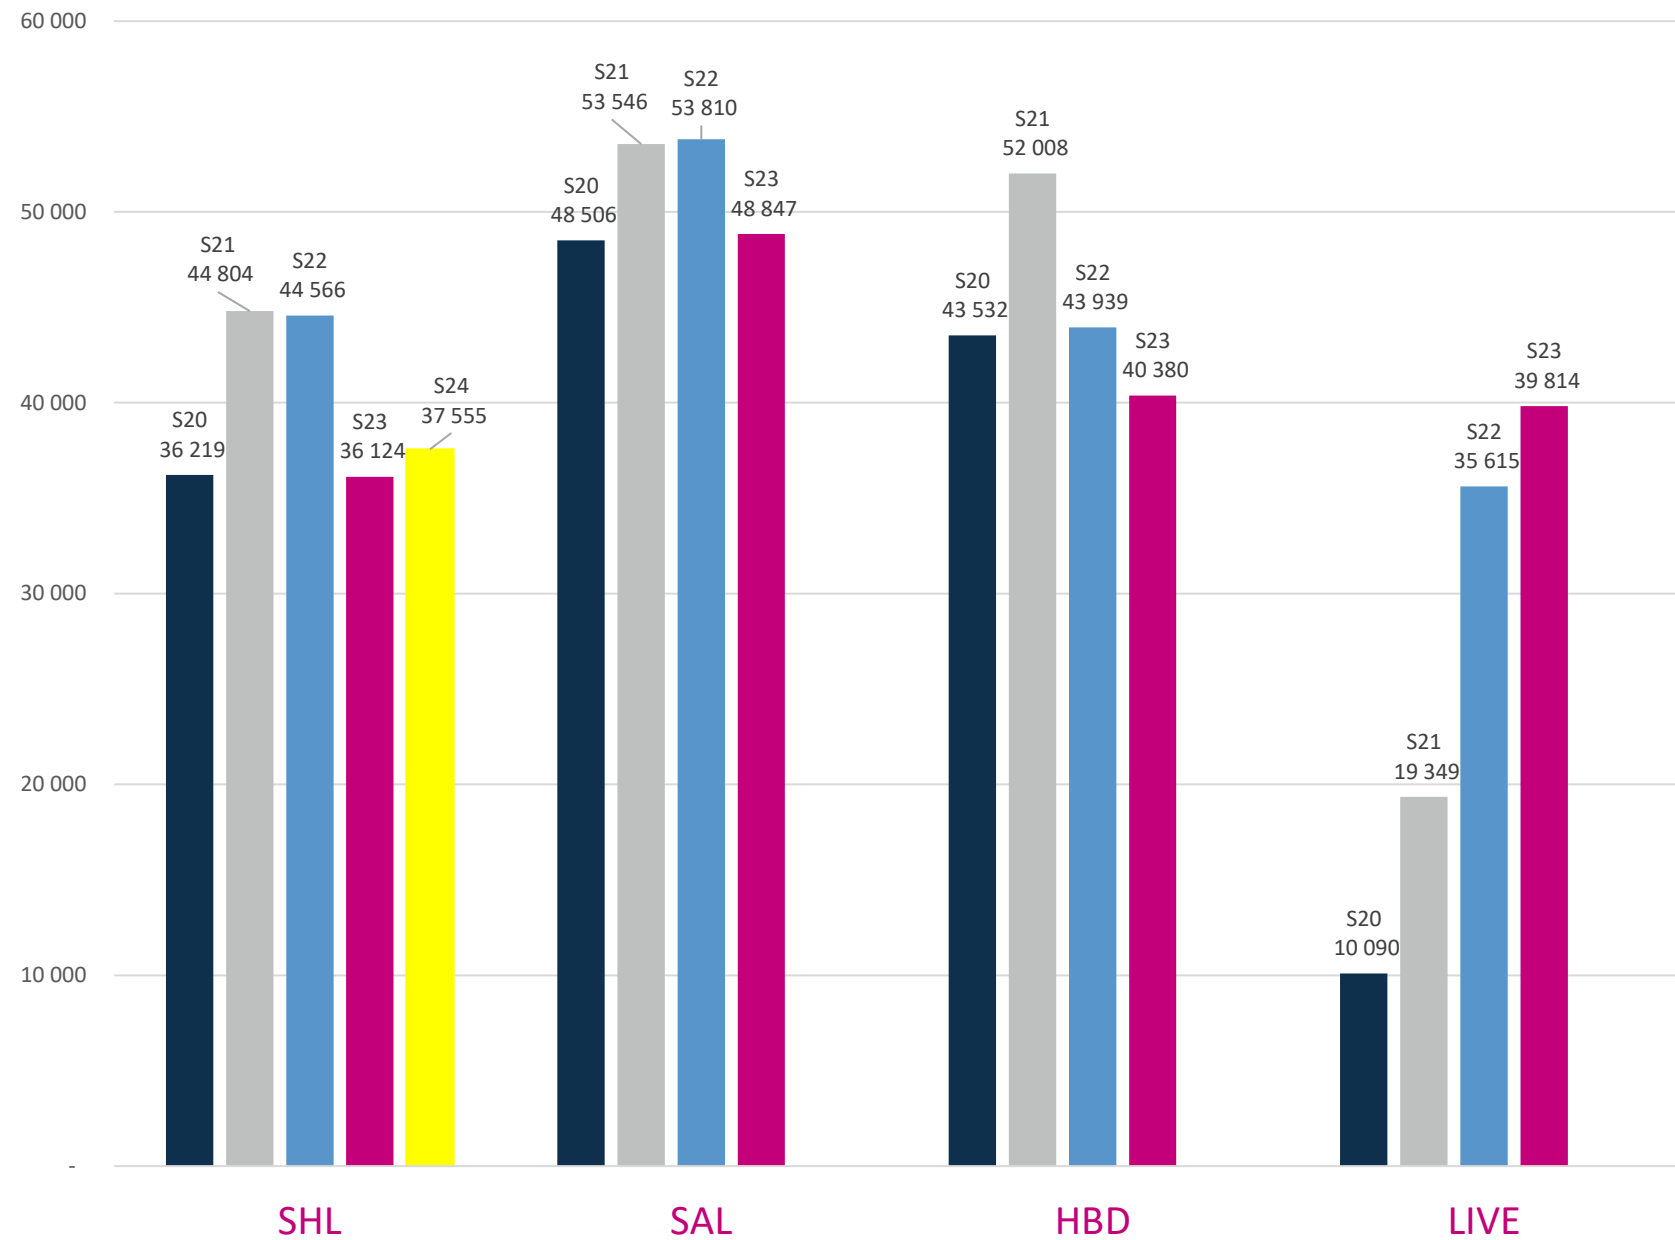

# Number of slots Summer seasons

# Number of slots Winter Seasons

# W23 System Parameters

Runway opening hours	
Monday - Sunday	04:30 – 00:00 UTC

R60 within rolling 5 minutes		
Ops/h	Arrivals	Departures
SCH	16	11
NSCH	7	5
<b>Total</b>	<b>16</b>	<b>14</b>

T60 within rolling 5 minutes		
Pax/h	Arrivals	Departures
SCH	2200	1220
NSCH	1155	1020
<b>Total</b>	<b>2200</b>	<b>1820</b>