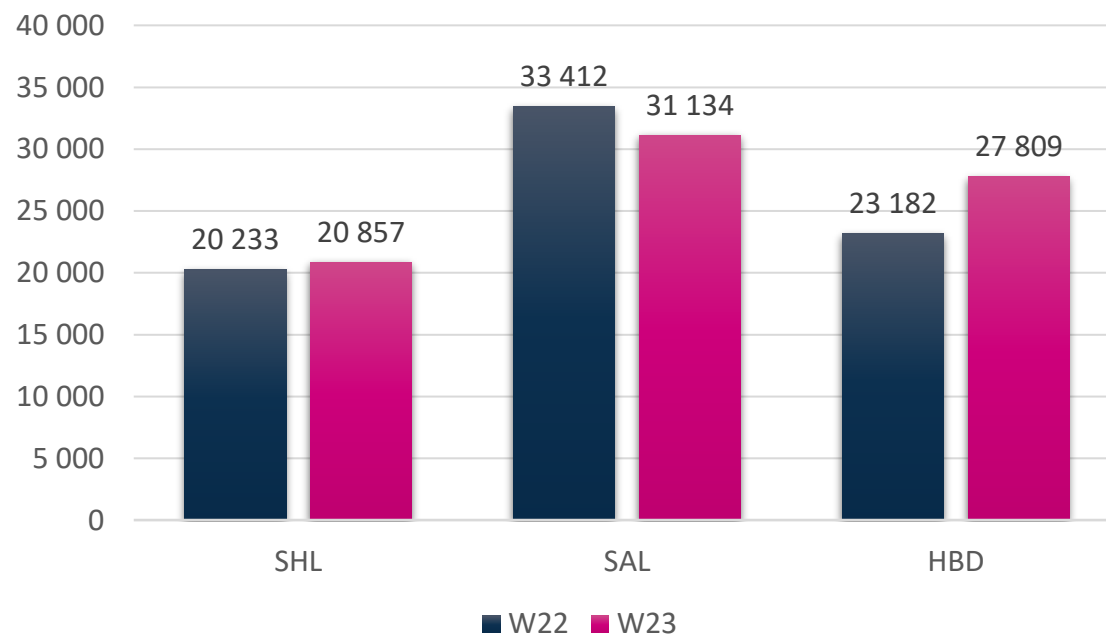

# Number of slots Winter Seasons

# Cleared Airport Slots W23

SHL  
20 857

+ 49%

SAL  
31 134

- 11%

HBD  
27 809

# Cleared Airport Slots W22 vs W23

	W22	W23	CHANGE %
SHL	20 233	20 857	+ 3,08
SAL	33 412	31 134	- 6,82
HBD	23 182	27 809	+ 19,96