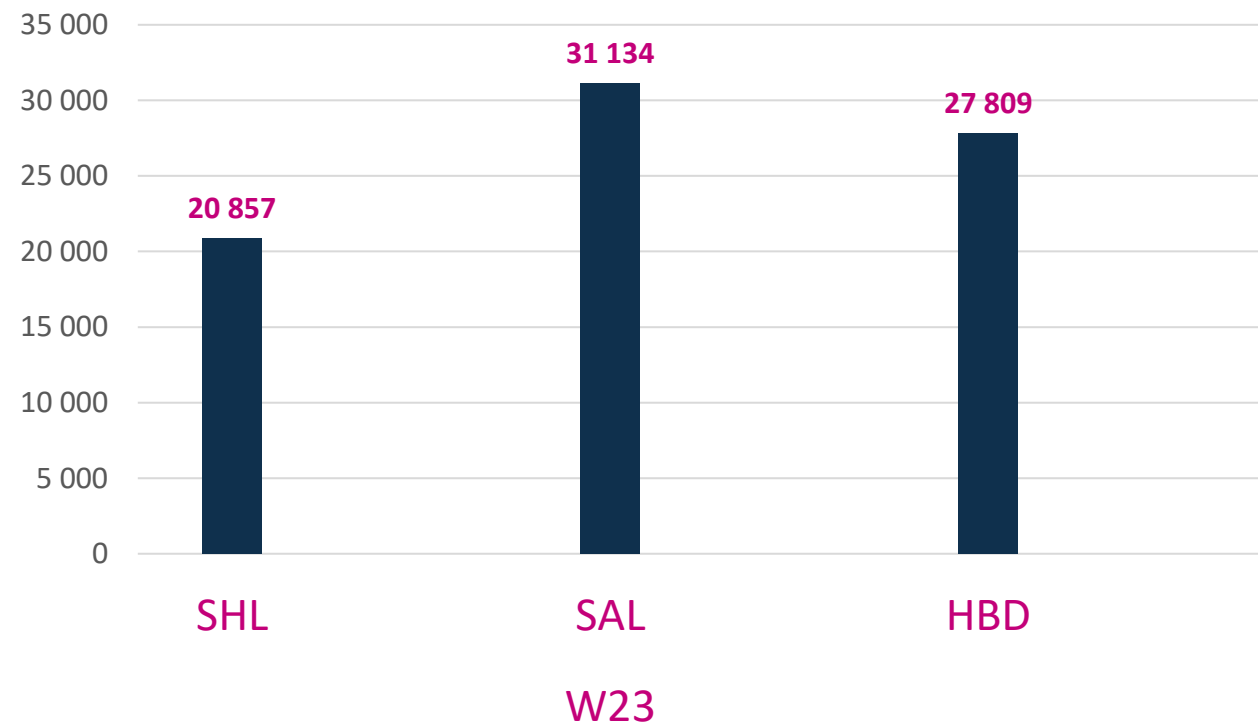

Cleared Airport Slots W23

SHL
20 857

+ 49%

SAL
31 134

- 11%

HBD
27 809