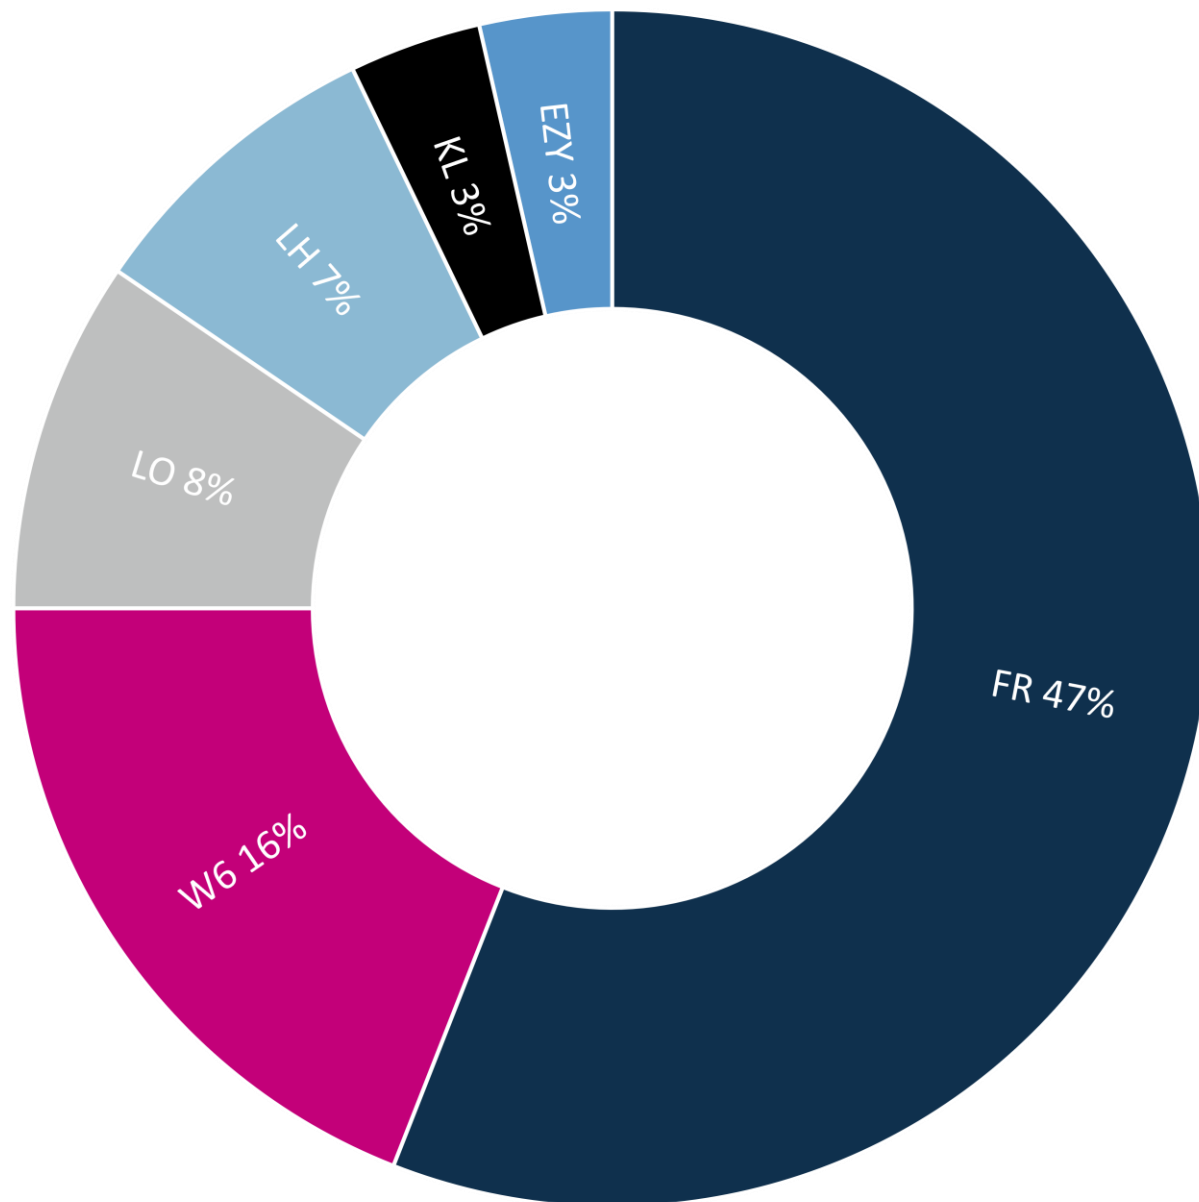

# Number of slots Winter Seasons

# Cleared Airport Slots W23

SHL  
20 857

+ 49%

SAL  
31 134

- 11%

HBD  
27 809

# Cleared Airport Slots W22 vs W23

	W22	W23	CHANGE %
SHL	20 233	20 857	+ 3,08
SAL	33 412	31 134	- 6,82
HBD	23 182	27 809	+ 19,96

# Top 6 Airlines SAL W23