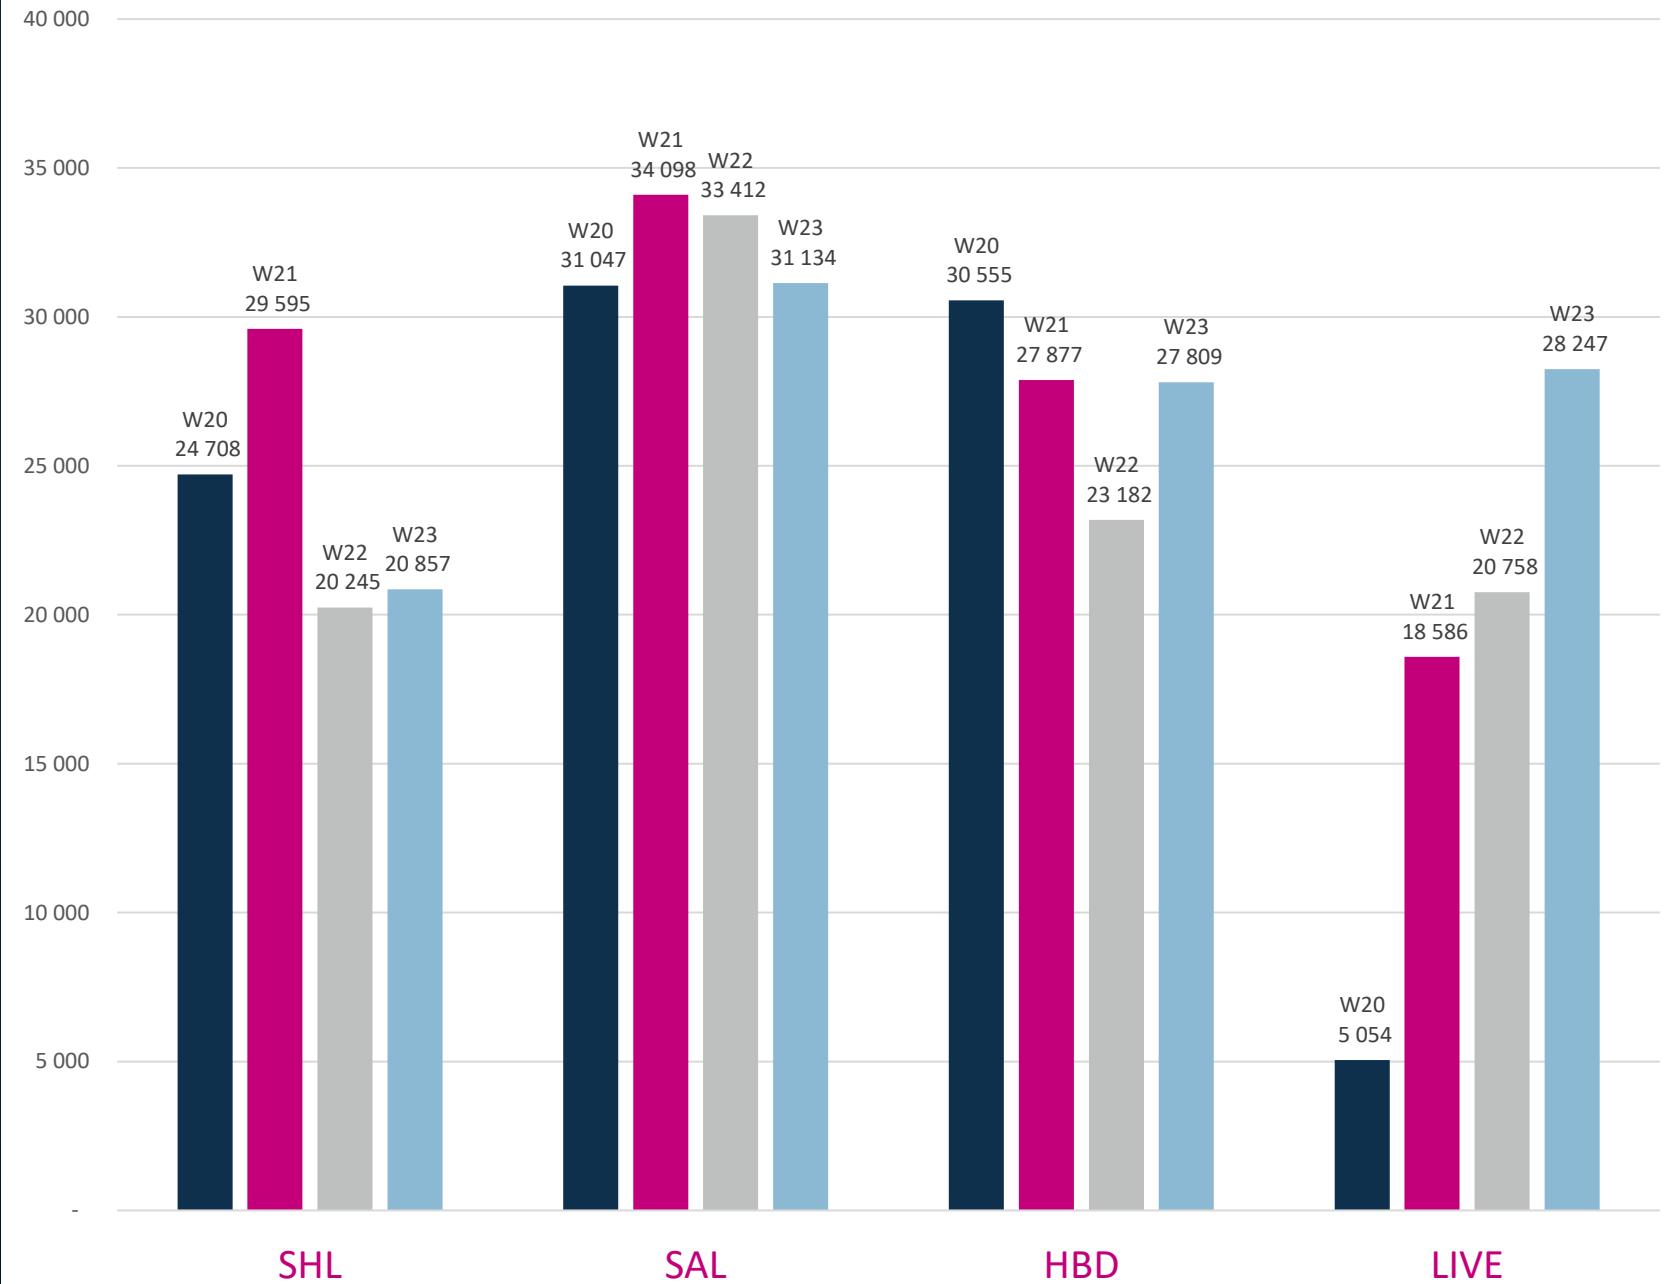

# Number of slots Summer seasons

# Number of slots Winter Seasons

# W23 System Parameters

Runway opening hours	
Monday - Sunday	04:30 – 00:00 UTC

R60 within rolling 5 minutes		
Ops/h	Arrivals	Departures
SCH	16	11
NSCH	7	5
<b>Total</b>	<b>16</b>	<b>14</b>

T60 within rolling 5 minutes		
Pax/h	Arrivals	Departures
SCH	2200	1220
NSCH	1155	1020
<b>Total</b>	<b>2200</b>	<b>1820</b>