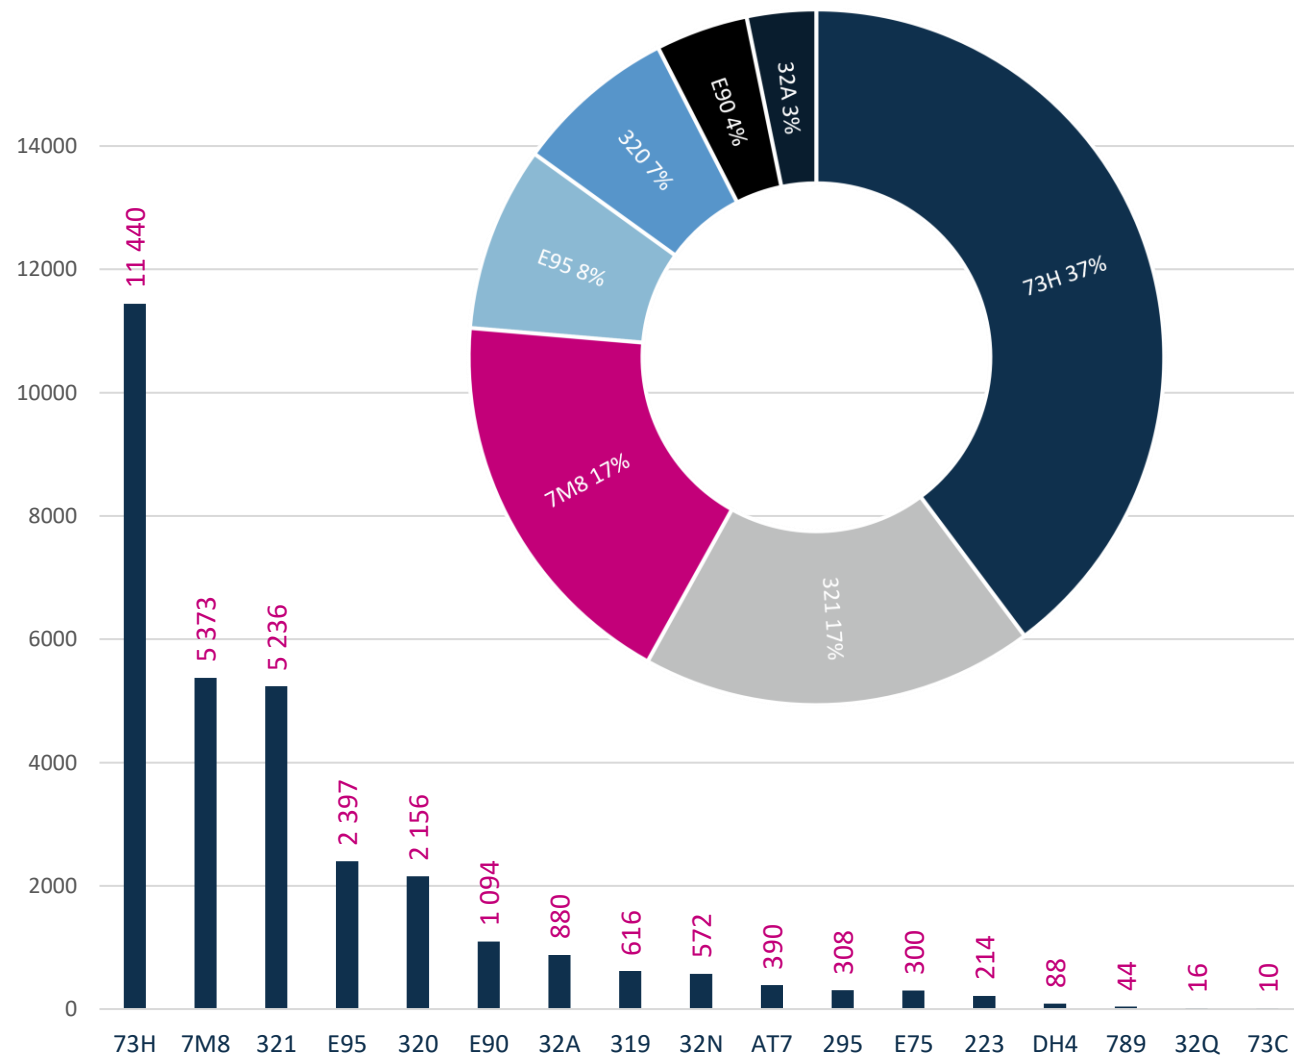

AC Types SAL W23