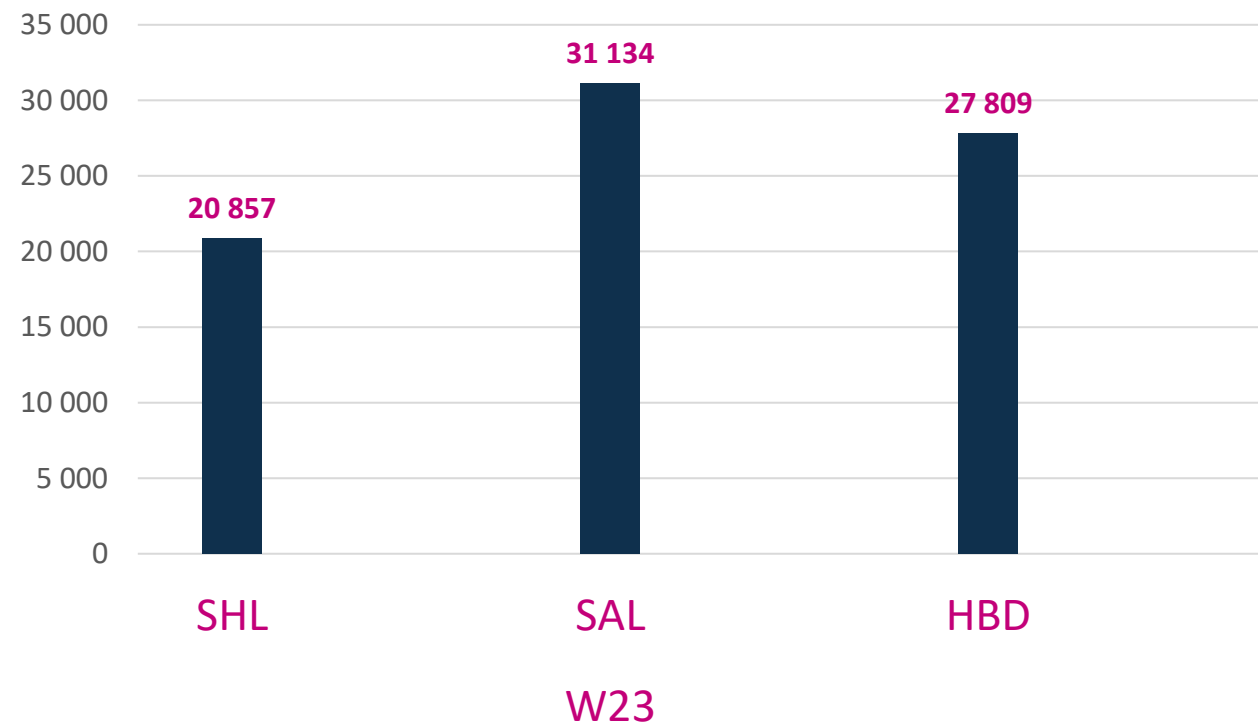

KRK Airport Slot Coordination

Start of Season W23

Warsaw | September 02, 2023

www.pansa.pl

Cleared Airport Slots W23

SHL
20 857

+ 49%

SAL
31 134

- 11%

HBD
27 809

Cleared Airport Slots W22 vs W23

	W22	W23	CHANGE %
SHL	20 233	20 857	+ 3,08
SAL	33 412	31 134	- 6,82
HBD	23 182	27 809	+ 19,96

Number of flights by Airlines

SAL

W23

Top 6 Airlines SAL W23

W23 System Parameters

Runway opening hours	
Monday - Sunday	04:30 – 00:00 UTC

R60 within rolling 5 minutes		
Ops/h	Arrivals	Departures
SCH	16	11
NSCH	7	5
Total	16	14

T60 within rolling 5 minutes		
Pax/h	Arrivals	Departures
SCH	2200	1220
NSCH	1155	1020
Total	2200	1820