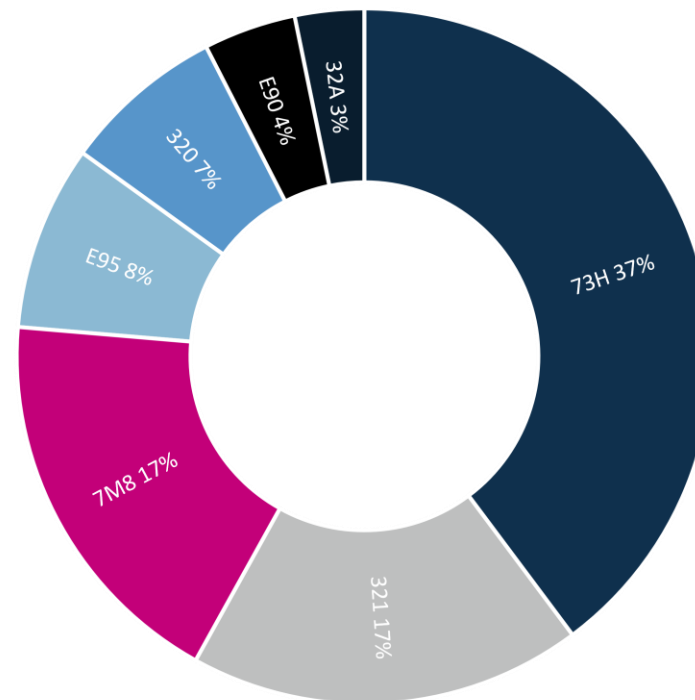

W23 System Parameters

Runway opening hours	
Monday - Sunday	04:30 – 00:00 UTC

R60 within rolling 5 minutes		
Ops/h	Arrivals	Departures
SCH	16	11
NSCH	7	5
Total	16	14

T60 within rolling 5 minutes		
Pax/h	Arrivals	Departures
SCH	2200	1220
NSCH	1155	1020
Total	2200	1820

Simultaneous occupancy of the parking positions				
	0	1	2	3
CODE D/E				
CODE A/B/C	23	21	19	17

AC Types SAL W23