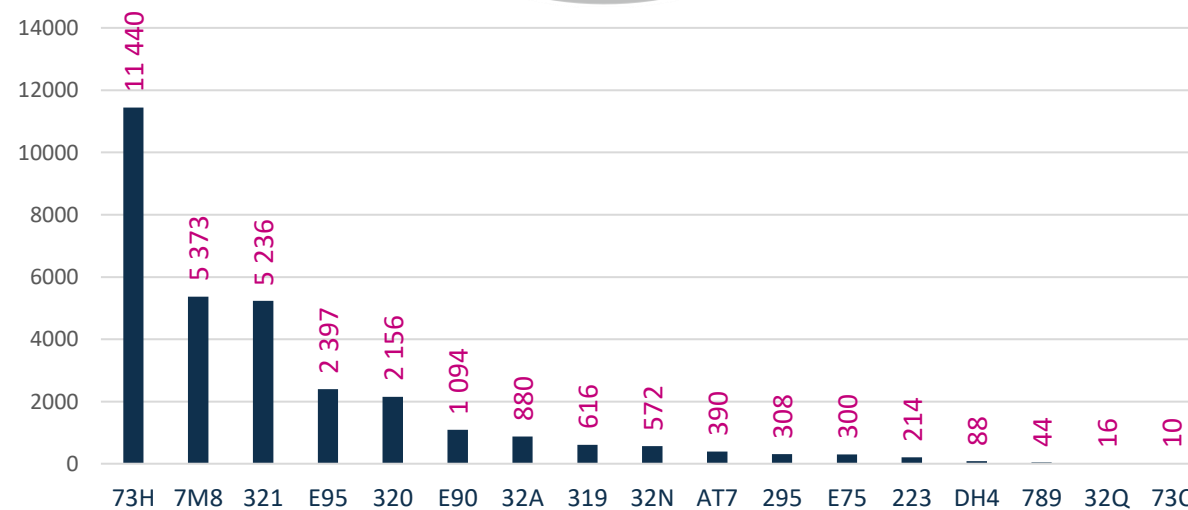

- 11%

HBD
27 809

Cleared Airport Slots W22 vs W23

	W22	W23	CHANGE %
SHL	20 233	20 857	+ 3,08
SAL	33 412	31 134	- 6,82
HBD	23 182	27 809	+ 19,96

Number of flights by Airlines

SAL

W23

Top 6 Airlines SAL W23

W23 System Parameters

Runway opening hours	
Monday - Sunday	04:30 – 00:00 UTC

R60 within rolling 5 minutes		
Ops/h	Arrivals	Departures
SCH	16	11
NSCH	7	5
Total	16	14

T60 within rolling 5 minutes		
Pax/h	Arrivals	Departures
SCH	2200	1220
NSCH	1155	1020
Total	2200	1820

Simultaneous occupancy of the parking positions				
	0	1	2	3
CODE D/E				
CODE A/B/C	23	21	19	17

AC Types SAL W23

Number of operations by day of the week

SAL

W23

Flight types

SAL

W23