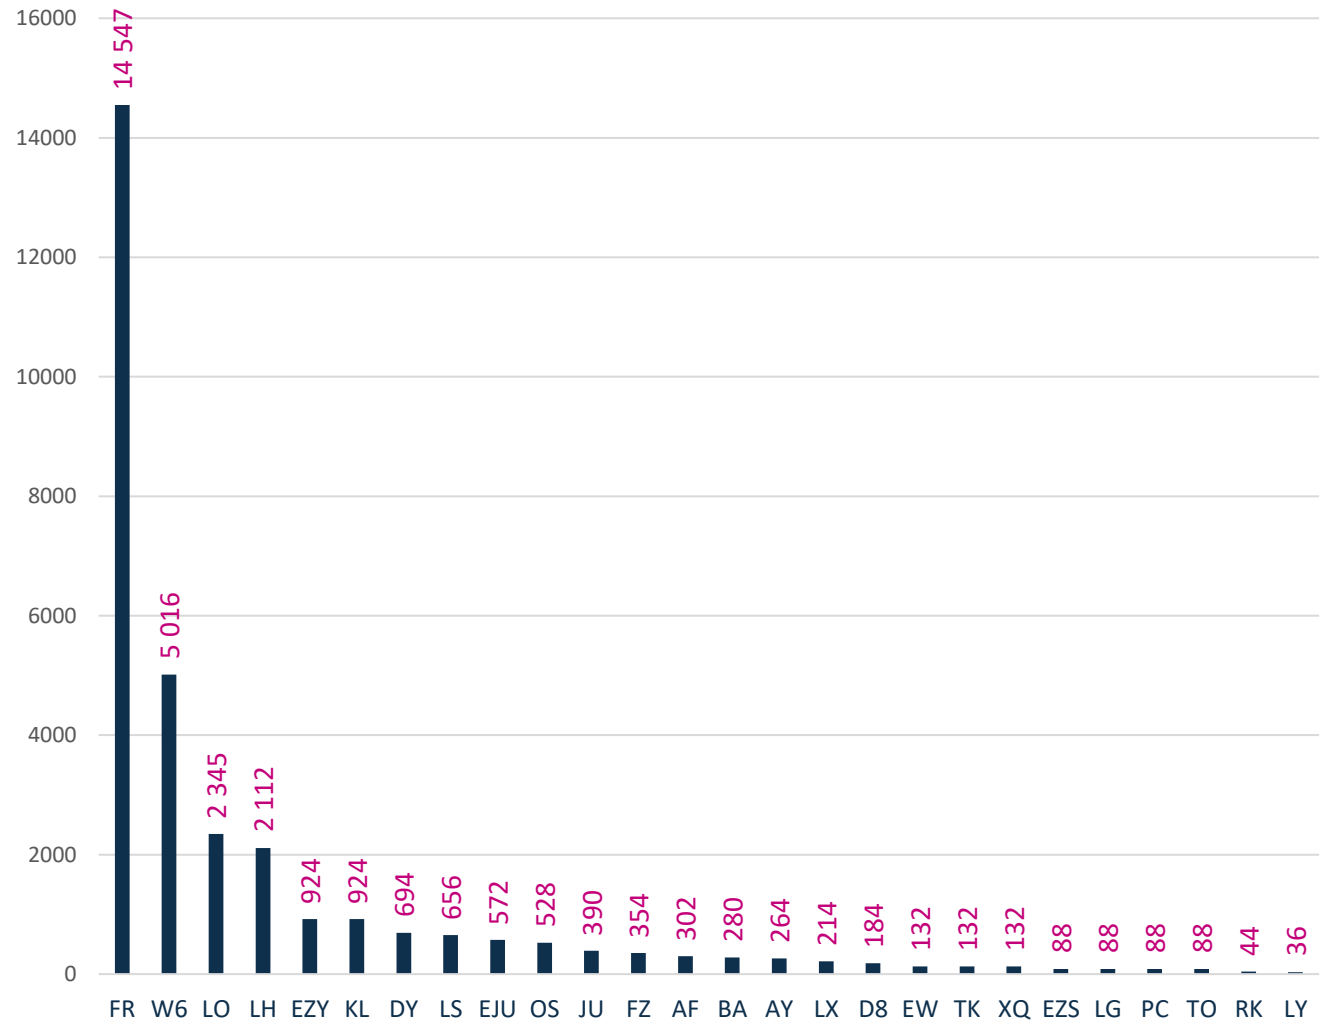

- 11%

HBD
27 809

Cleared Airport Slots W22 vs W23

	W22	W23	CHANGE %
SHL	20 233	20 857	+ 3,08
SAL	33 412	31 134	- 6,82
HBD	23 182	27 809	+ 19,96

Number of flights by Airlines

SAL

W23

Top 6 Airlines SAL W23

W23 System Parameters

Runway opening hours	
Monday - Sunday	04:30 – 00:00 UTC

R60 within rolling 5 minutes		
Ops/h	Arrivals	Departures
SCH	16	11
NSCH	7	5
Total	16	14

T60 within rolling 5 minutes		
Pax/h	Arrivals	Departures
SCH	2200	1220
NSCH	1155	1020
Total	2200	1820