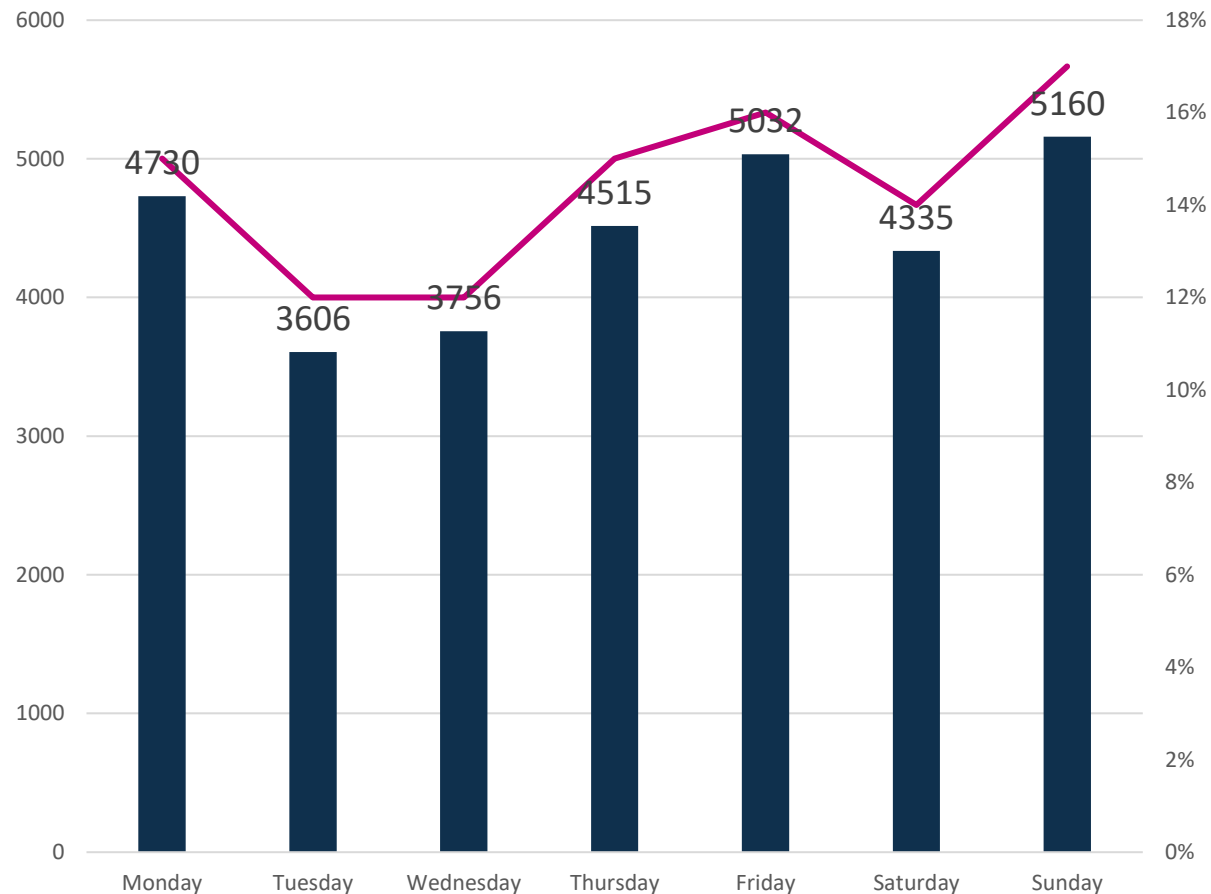

W23 System Parameters

Runway opening hours	
Monday - Sunday	04:30 – 00:00 UTC

R60 within rolling 5 minutes		
Ops/h	Arrivals	Departures
SCH	16	11
NSCH	7	5
Total	16	14

T60 within rolling 5 minutes		
Pax/h	Arrivals	Departures
SCH	2200	1220
NSCH	1155	1020
Total	2200	1820

Simultaneous occupancy of the parking positions				
	0	1	2	3
CODE D/E				
CODE A/B/C	23	21	19	17

AC Types SAL W23

Number of operations by day of the week

SAL

W23

Flight types

SAL

W23