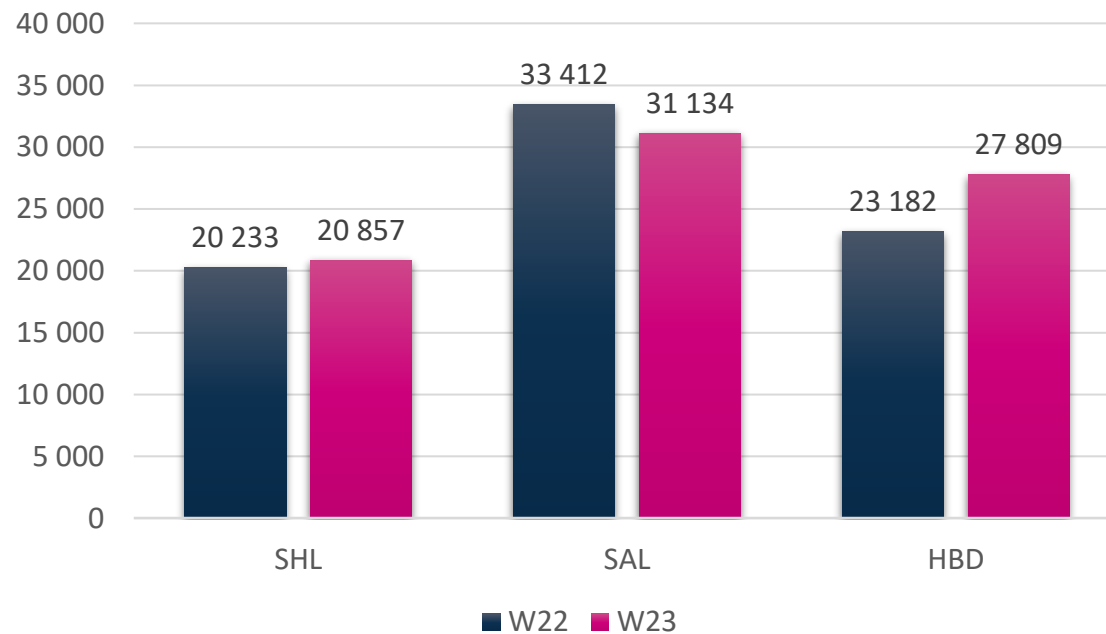

KRK Airport Slot Coordination

Start of Season W23

Warsaw | September 02, 2023

www.pansa.pl

Cleared Airport Slots W23

SHL
20 857

+ 49%

SAL
31 134

- 11%

HBD
27 809

Cleared Airport Slots W22 vs W23

	W22	W23	CHANGE %
SHL	20 233	20 857	+ 3,08
SAL	33 412	31 134	- 6,82
HBD	23 182	27 809	+ 19,96

Number of flights by Airlines

SAL

W23

Top 6 Airlines SAL W23

W23 System Parameters

Runway opening hours	
Monday - Sunday	04:30 – 00:00 UTC

R60 within rolling 5 minutes		
Ops/h	Arrivals	Departures
SCH	16	11
NSCH	7	5
Total	16	14

T60 within rolling 5 minutes		
Pax/h	Arrivals	Departures
SCH	2200	1220
NSCH	1155	1020
Total	2200	1820