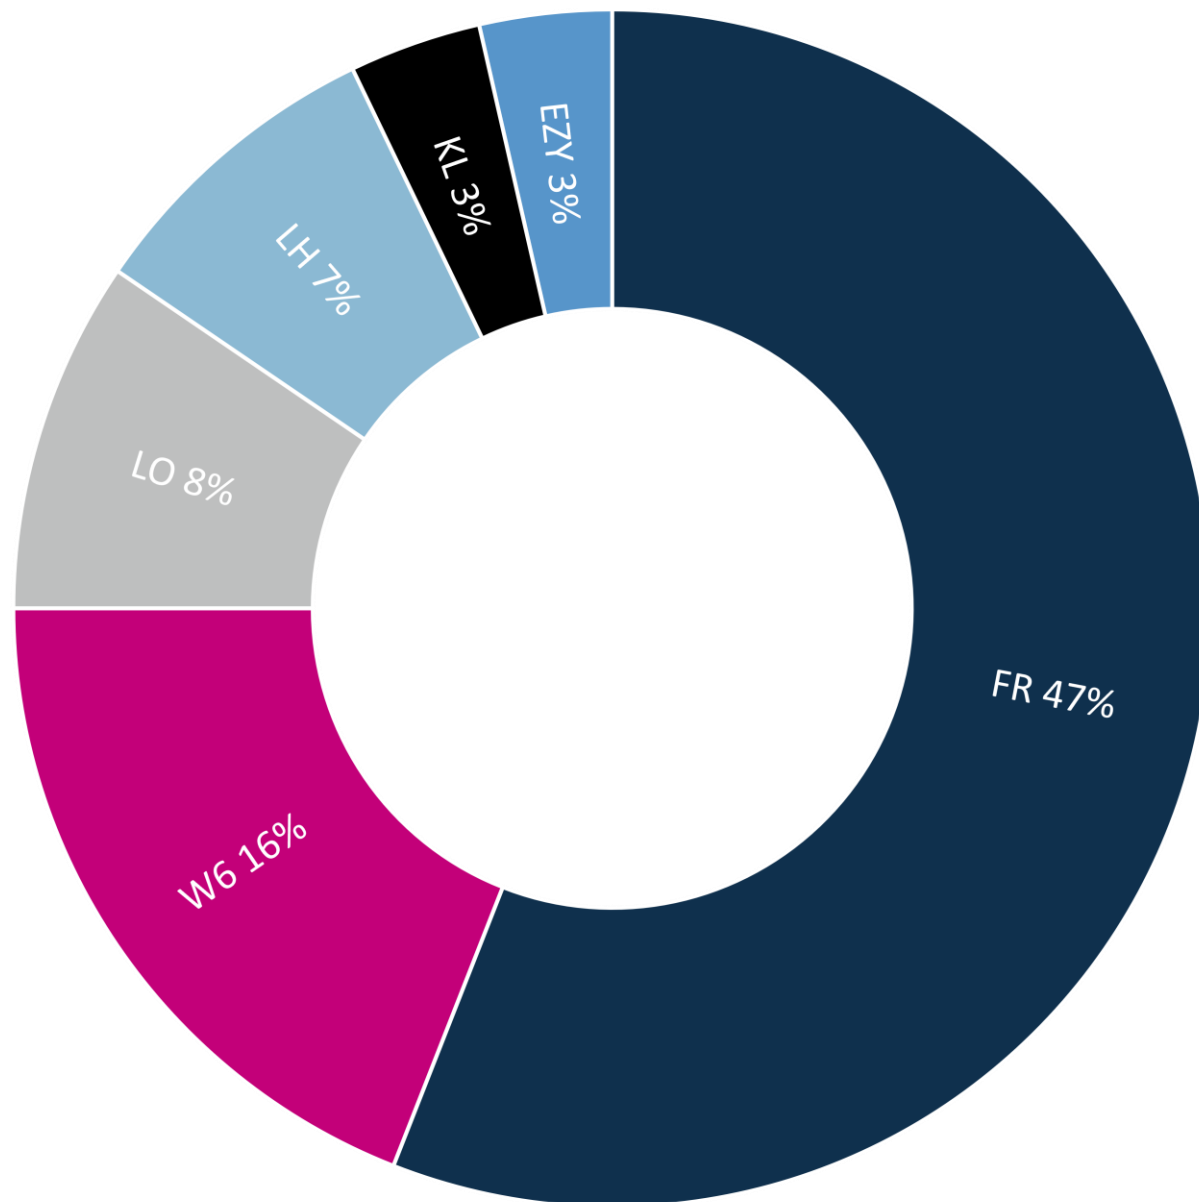

- 11%

HBD
27 809

Cleared Airport Slots W22 vs W23

	W22	W23	CHANGE %
SHL	20 233	20 857	+ 3,08
SAL	33 412	31 134	- 6,82
HBD	23 182	27 809	+ 19,96

Number of flights by Airlines

SAL

W23

Top 6 Airlines SAL W23

W23 System Parameters

Runway opening hours	
Monday - Sunday	04:30 – 00:00 UTC

R60 within rolling 5 minutes		
Ops/h	Arrivals	Departures
SCH	16	11
NSCH	7	5
Total	16	14

T60 within rolling 5 minutes		
Pax/h	Arrivals	Departures
SCH	2200	1220
NSCH	1155	1020
Total	2200	1820

Non-Schengen	10 587
Schengen	20 547

The logo for PANSNA, featuring the word "PANSNA" in a white, rounded, sans-serif font. The letter 'P' is stylized with a curved tail that loops back towards the left. The background is a solid blue color with several light blue, abstract, wavy lines that create a sense of movement and depth.