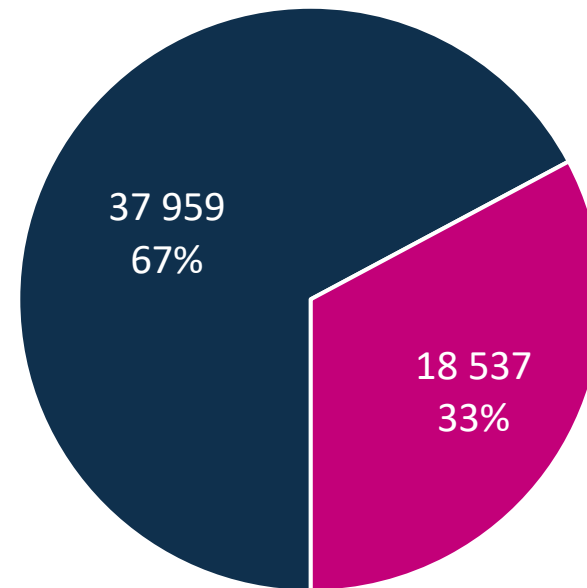

Number of flights by Airlines

SAL
S24

Top 6 Airlines SAL S24

S24 System Parameters

Runway opening hours	
Monday - Sunday	03:30 – 23:00 UTC

R60 within rolling 5 minutes		
Ops/h	Arrivals	Departures
SCH	16	11
NSCH	7	5
Total	16	14

AC Types SAL S24

AC Type Series

Number of operations by day of the week

SAL S24

Flight types

SAL
S24

■ Schengen ■ Non-Schengen

Seasonal number of passengers SAL S24