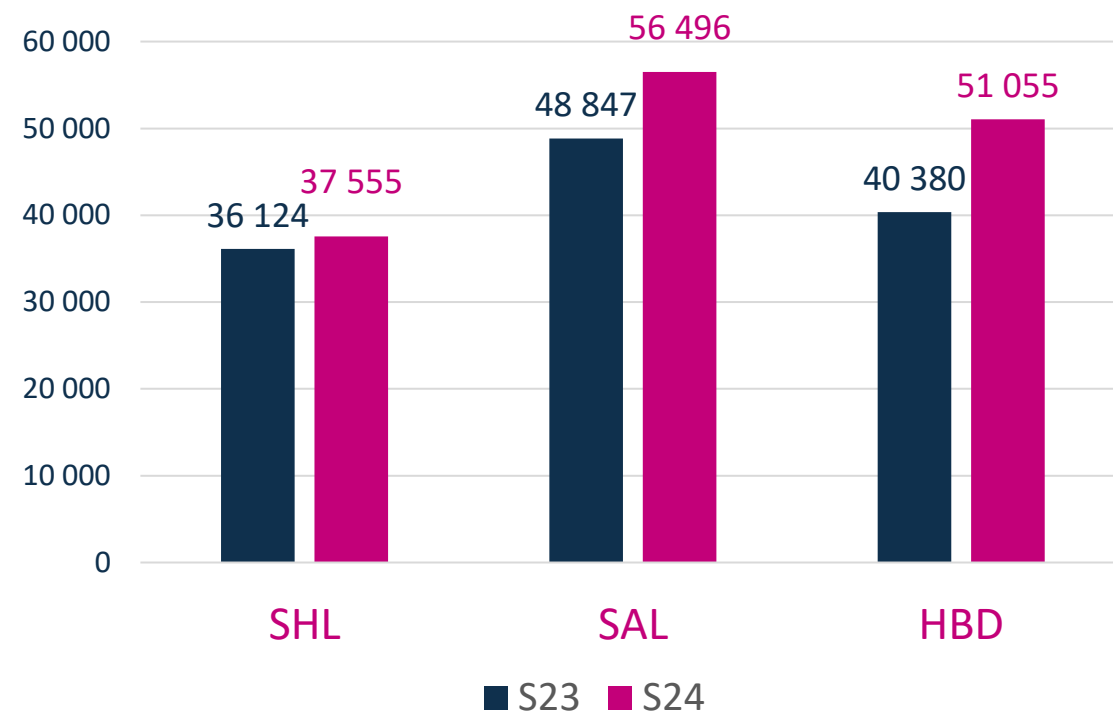

KRK Airport Slot Coordination

Start of Season S24

Warsaw | April , 2024

www.pansa.pl

Cleared Airport Slots S24

SHL
37 555

SAL
54 496

HBD
51 055

Cleared Airport Slots S23 vs S24

	S23	S24	CHANGE %
SHL	36 124	37 555	4%
SAL	48 847	56 496	16%
HBD	40 380	51 055	26%

Airport Slots SAL S24

REASON CODE		%
R60/5	3 087	5,46%
T60/5	634	1,12%
OK	52 775	93,41%
TOTAL	56 496	100%

Number of flights by Airlines

SAL
S24

Top 6 Airlines SAL S24

S24 System Parameters

Runway opening hours	
Monday - Sunday	03:30 – 23:00 UTC

R60 within rolling 5 minutes		
Ops/h	Arrivals	Departures
SCH	16	11
NSCH	7	5
Total	16	14

Maximum daily number of passengers SAL S24

The logo for PANSNA, featuring the word in a white, rounded, sans-serif font. The letter 'P' is stylized with a curved tail that loops back towards the left.

PANSNA