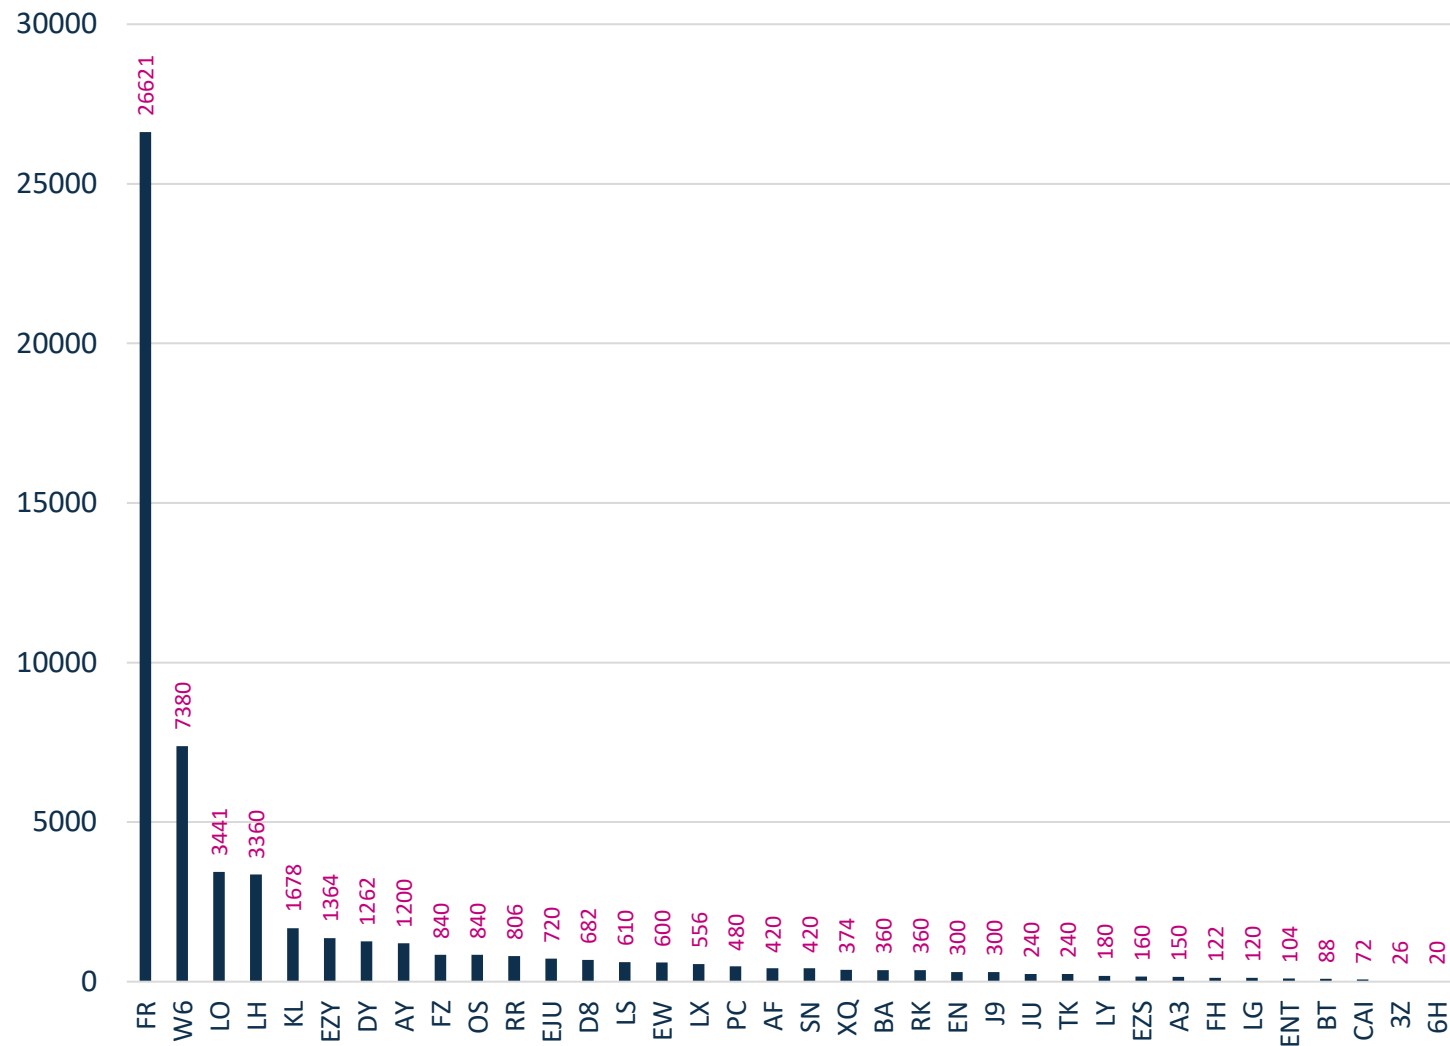

Cleared Airport Slots S23 vs S24

	S23	S24	CHANGE %
SHL	36 124	37 555	4%
SAL	48 847	56 496	16%
HBD	40 380	51 055	26%

Airport Slots SAL S24

REASON CODE		%
R60/5	3 087	5,46%
T60/5	634	1,12%
OK	52 775	93,41%
TOTAL	56 496	100%

Number of flights by Airlines

SAL
S24

Top 6 Airlines SAL S24

S24 System Parameters

Runway opening hours	
Monday - Sunday	03:30 – 23:00 UTC

R60 within rolling 5 minutes		
Ops/h	Arrivals	Departures
SCH	16	11
NSCH	7	5
Total	16	14

T60 within rolling 5 minutes		
Pax/h	Arrivals	Departures
SCH	2200	1220
NSCH	1155	1020
Total	2200	1820

Simultaneous occupancy of the parking positions						
CODE D/E	0	1	2	3	4	5
CODE A/B/C	30	28	26	24	22	20

Maximum daily number of passengers SAL S24

The logo for PANSNA, featuring the word in a white, rounded, sans-serif font. The letter 'P' is stylized with a curved tail that loops back towards the left.

PANSNA