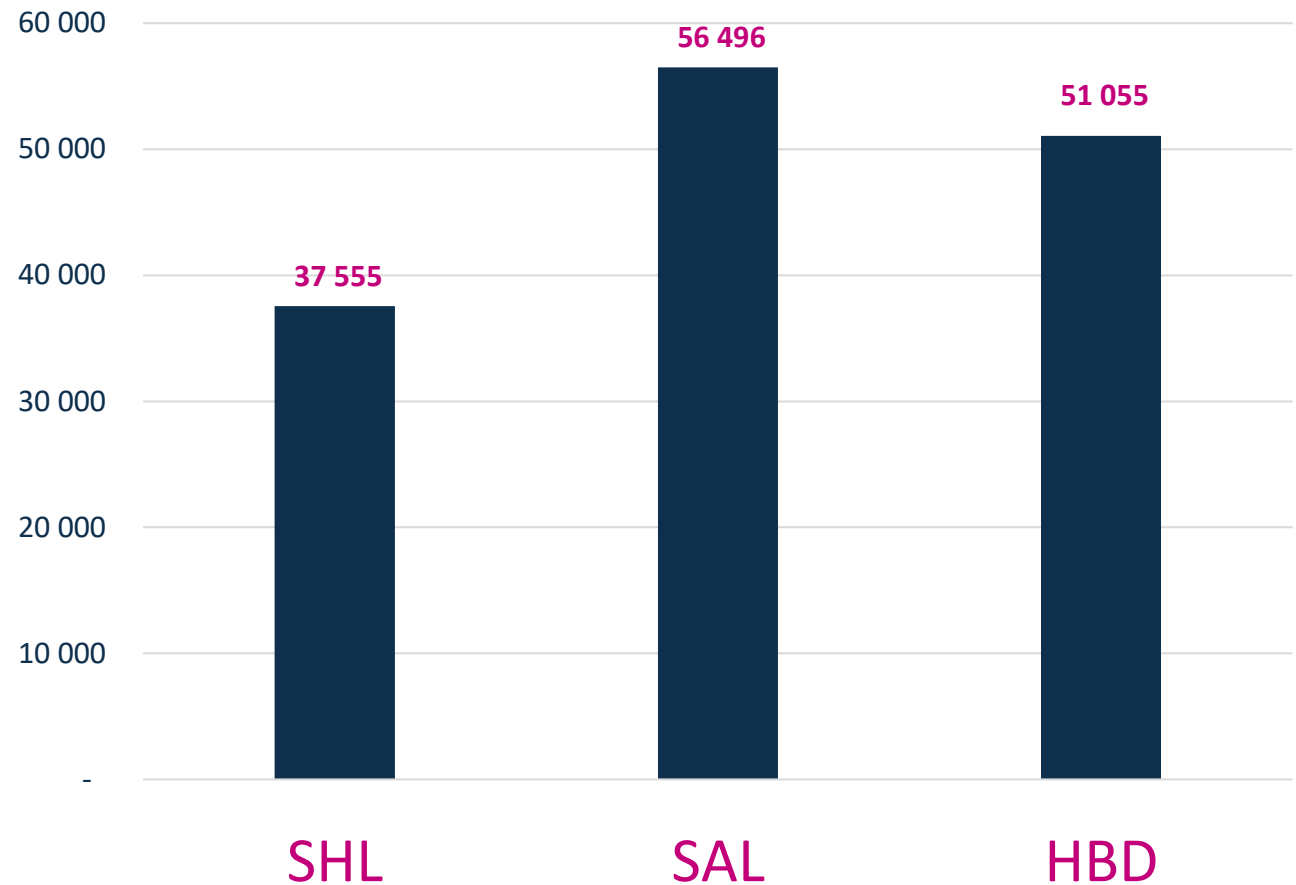

KRK Airport Slot Coordination

Start of Season S24

Warsaw | April , 2024

www.pansa.pl

Cleared Airport Slots S24

SHL
37 555

SAL
54 496

HBD
51 055

Cleared Airport Slots S23 vs S24

	S23	S24	CHANGE %
SHL	36 124	37 555	4%
SAL	48 847	56 496	16%
HBD	40 380	51 055	26%

Airport Slots SAL S24

REASON CODE		%
R60/5	3 087	5,46%
T60/5	634	1,12%
OK	52 775	93,41%
TOTAL	56 496	100%

Number of flights by Airlines

SAL
S24

Top 6 Airlines SAL S24

S24 System Parameters

Runway opening hours	
Monday - Sunday	03:30 – 23:00 UTC

R60 within rolling 5 minutes		
Ops/h	Arrivals	Departures
SCH	16	11
NSCH	7	5
Total	16	14

Maximum daily number of passengers SAL S24

The logo for PANSNA, featuring the word in a white, rounded, sans-serif font. The letter 'P' is stylized with a curved tail that loops back towards the left.

PANSNA