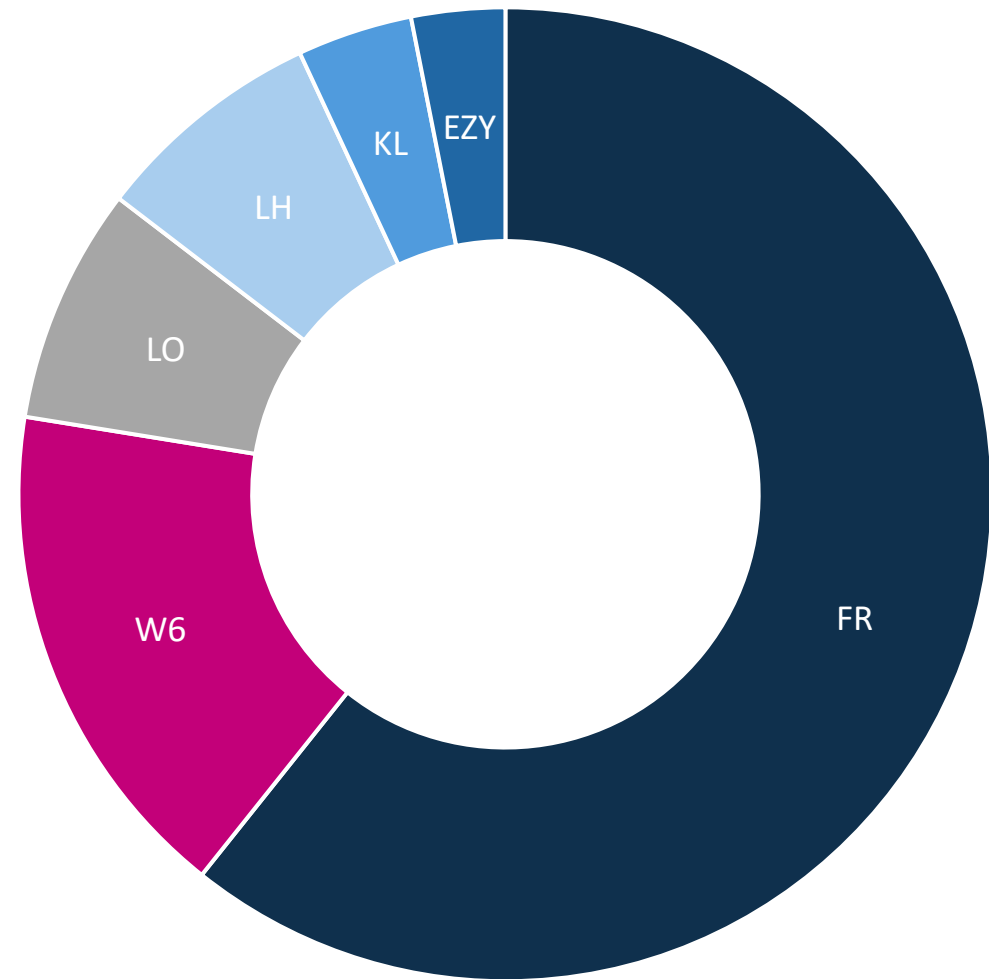

Cleared Airport Slots S23 vs S24

	S23	S24	CHANGE %
SHL	36 124	37 555	4%
SAL	48 847	56 496	16%
HBD	40 380	51 055	26%

Airport Slots SAL S24

REASON CODE		%
R60/5	3 087	5,46%
T60/5	634	1,12%
OK	52 775	93,41%
TOTAL	56 496	100%

Number of flights by Airlines

SAL
S24

Top 6 Airlines SAL S24

S24 System Parameters

Runway opening hours	
Monday - Sunday	03:30 – 23:00 UTC

R60 within rolling 5 minutes		
Ops/h	Arrivals	Departures
SCH	16	11
NSCH	7	5
Total	16	14