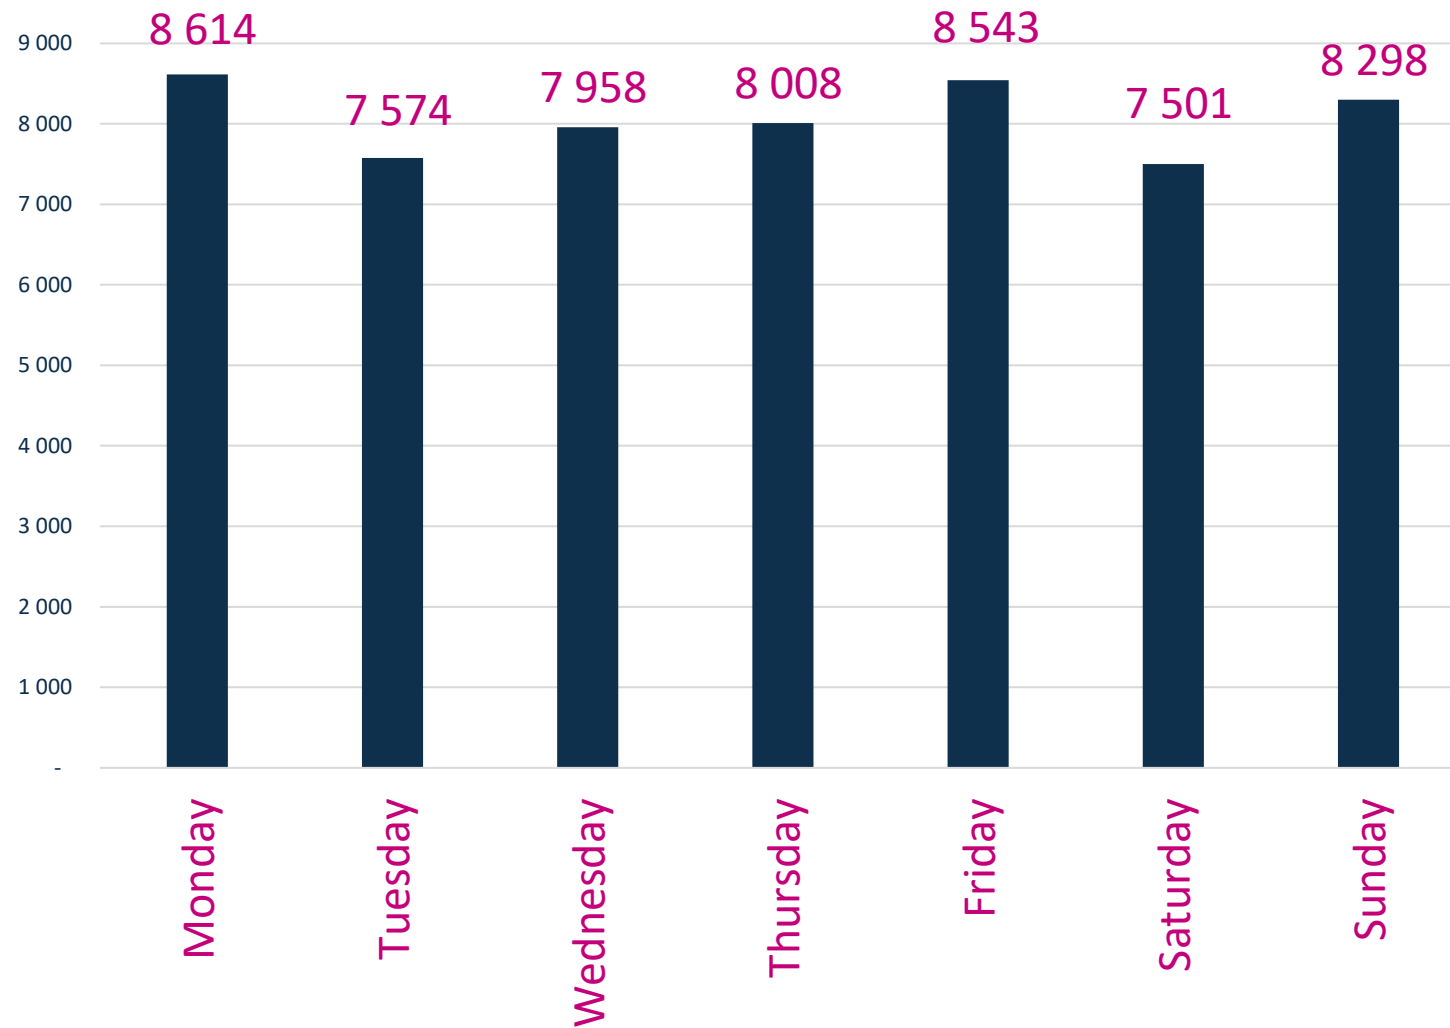

Number of flights by Airlines

SAL
S24

Top 6 Airlines SAL S24

S24 System Parameters

Runway opening hours	
Monday - Sunday	03:30 – 23:00 UTC

R60 within rolling 5 minutes		
Ops/h	Arrivals	Departures
SCH	16	11
NSCH	7	5
Total	16	14

T60 within rolling 5 minutes		
Pax/h	Arrivals	Departures
SCH	2200	1220
NSCH	1155	1020
Total	2200	1820

Simultaneous occupancy of the parking positions						
CODE D/E	0	1	2	3	4	5
CODE A/B/C	30	28	26	24	22	20

AC Types SAL S24

AC Type Series

Number of operations by day of the week

SAL S24

Flight types

SAL
S24

■ Schengen ■ Non-Schengen

Seasonal number of passengers SAL S24