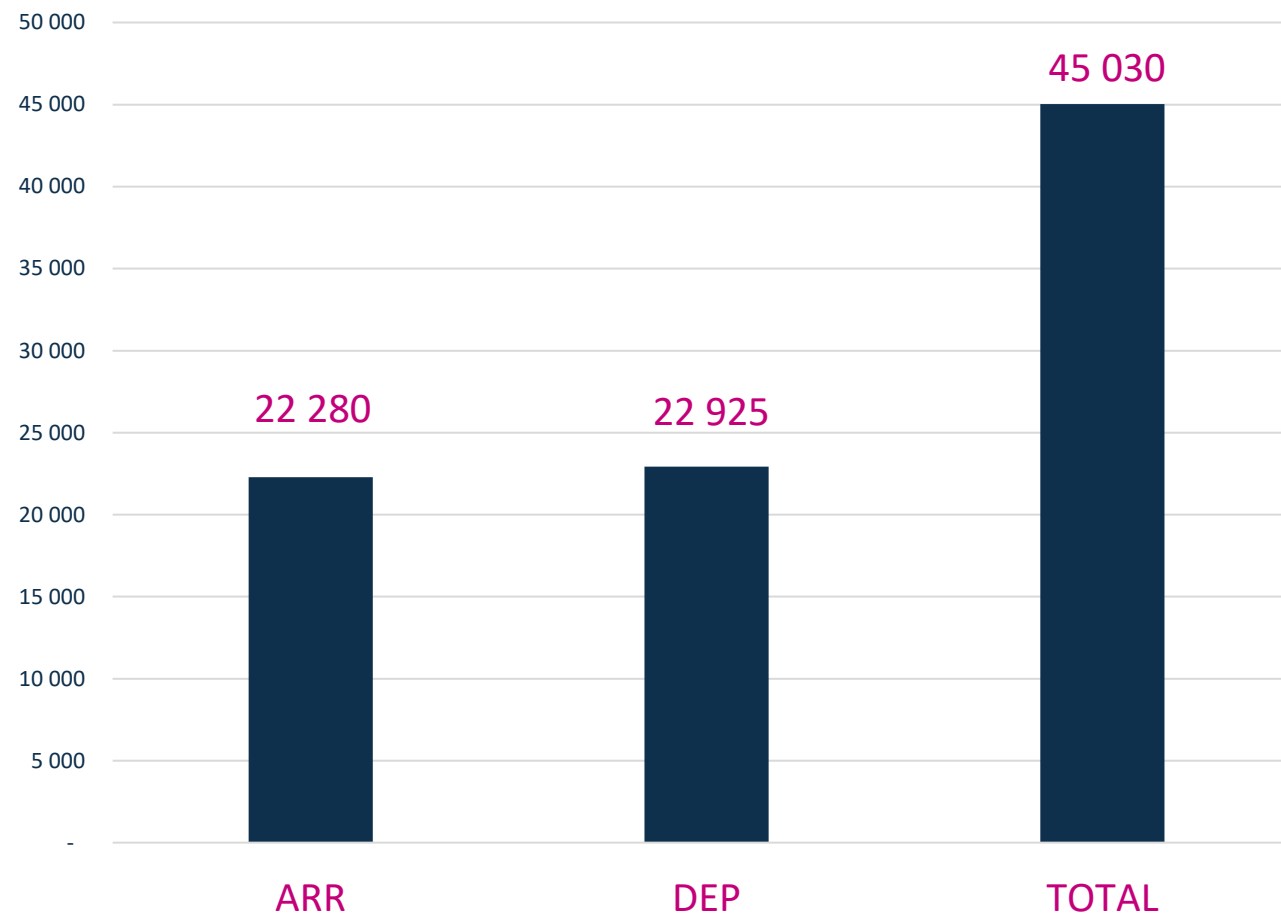

Maximum daily number of passengers SAL S24