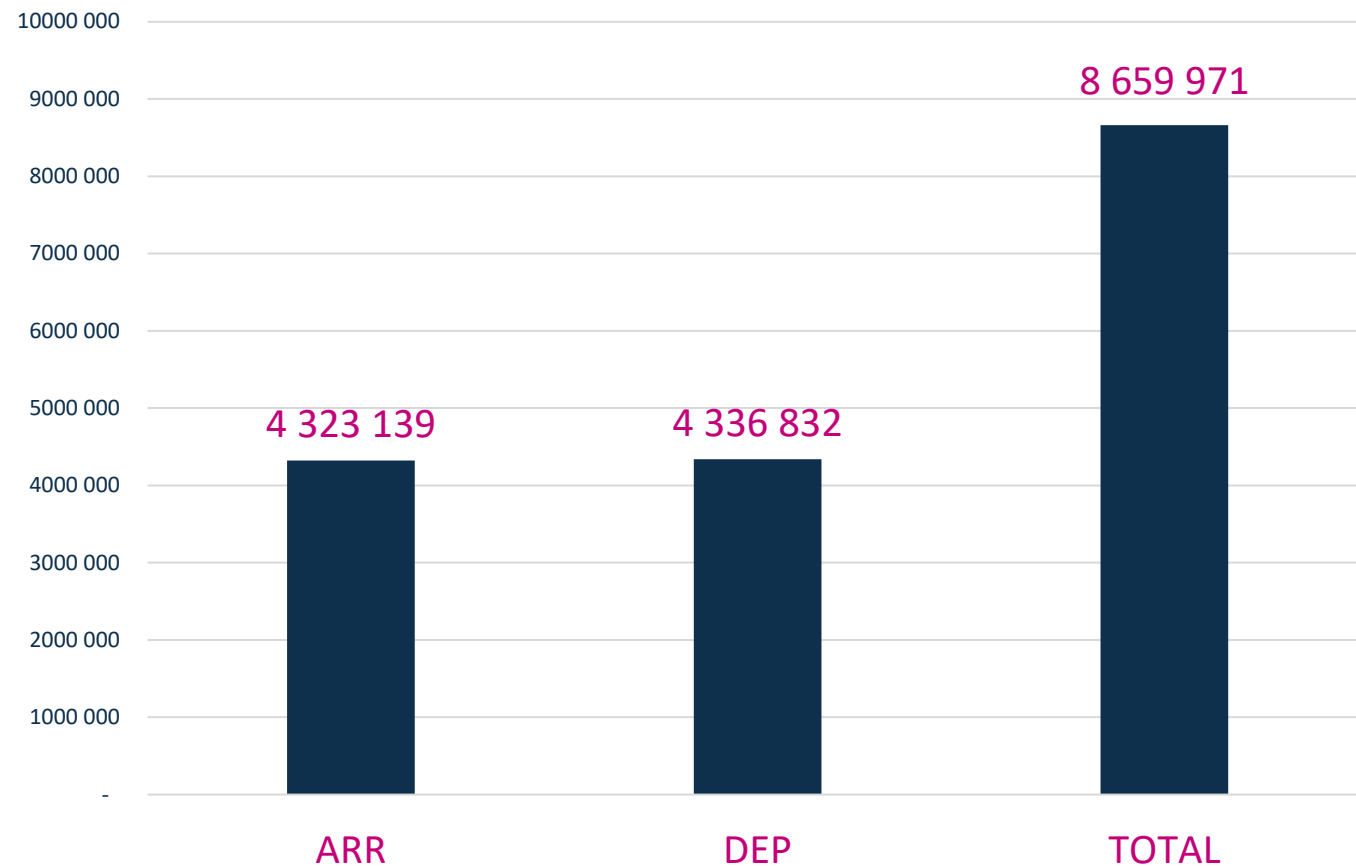

Number of flights by Airlines

SAL
S24

Top 6 Airlines SAL S24

S24 System Parameters

Runway opening hours	
Monday - Sunday	03:30 – 23:00 UTC

R60 within rolling 5 minutes		
Ops/h	Arrivals	Departures
SCH	16	11
NSCH	7	5
Total	16	14

AC Types SAL S24

AC Type Series

Number of operations by day of the week

SAL S24

Flight types

SAL
S24

■ Schengen ■ Non-Schengen

Seasonal number of passengers SAL S24