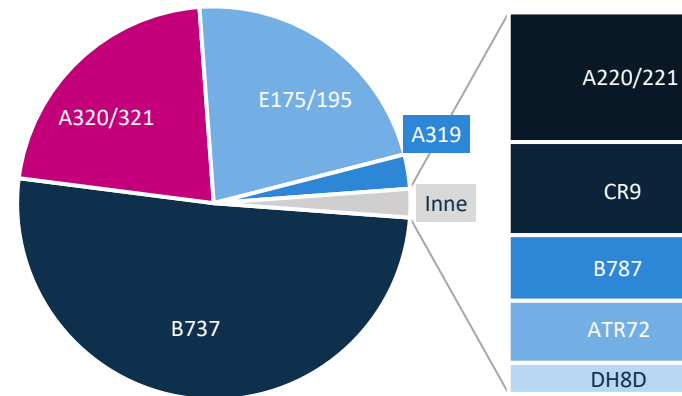

S24 System Parameters

Runway opening hours	
Monday - Sunday	03:30 – 23:00 UTC

R60 within rolling 5 minutes		
Ops/h	Arrivals	Departures
SCH	16	11
NSCH	7	5
Total	16	14

T60 within rolling 5 minutes		
Pax/h	Arrivals	Departures
SCH	2200	1220
NSCH	1155	1020
Total	2200	1820

Simultaneous occupancy of the parking positions						
CODE D/E	0	1	2	3	4	5
CODE A/B/C	30	28	26	24	22	20

AC Types SAL S24

AC Type Series