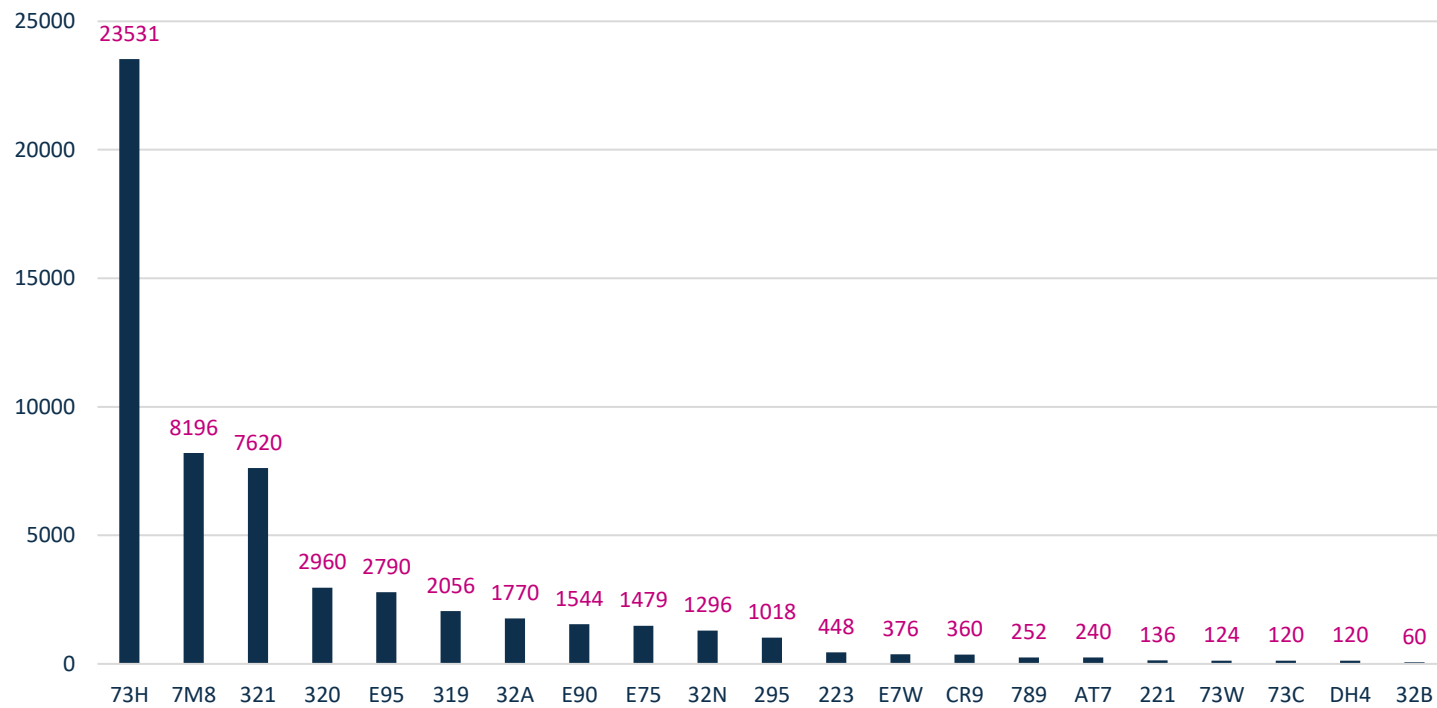

Cleared Airport Slots S23 vs S24

	S23	S24	CHANGE %
SHL	36 124	37 555	4%
SAL	48 847	56 496	16%
HBD	40 380	51 055	26%

Airport Slots SAL S24

REASON CODE		%
R60/5	3 087	5,46%
T60/5	634	1,12%
OK	52 775	93,41%
TOTAL	56 496	100%

Number of flights by Airlines

SAL
S24

Top 6 Airlines SAL S24

S24 System Parameters

Runway opening hours	
Monday - Sunday	03:30 – 23:00 UTC

R60 within rolling 5 minutes		
Ops/h	Arrivals	Departures
SCH	16	11
NSCH	7	5
Total	16	14

T60 within rolling 5 minutes		
Pax/h	Arrivals	Departures
SCH	2200	1220
NSCH	1155	1020
Total	2200	1820

Simultaneous occupancy of the parking positions						
CODE D/E	0	1	2	3	4	5
CODE A/B/C	30	28	26	24	22	20

AC Types SAL S24

AC Type Series

Number of operations by day of the week

SAL S24

Flight types

SAL
S24

■ Schengen ■ Non-Schengen

Seasonal number of passengers SAL S24