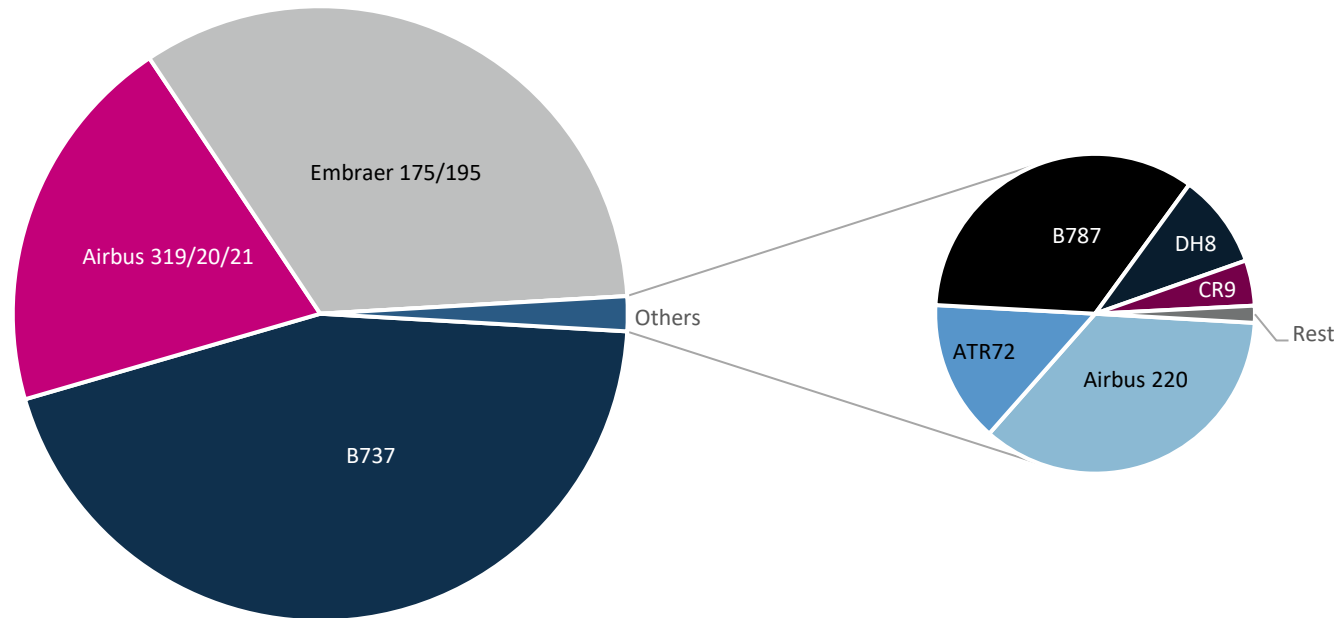

PANSO

Coordination Committee KRK Airport Slot Coordination

Krakow, 17.09.2024

www.pansa.pl

S24 Slot Cancellation and comparison to S23

Slot Cancellation

Slot Cancellation S24 (HBD-Live)

Traffic distribution on individual days of the week season Live S24

Distribution of traffic into Schengen and non-Schengen S24

Traffic distribution by aircraft type S24

KRK Airport W24 Coordination Parameters

Simultaneous occupancy of the parking positions

Code D/E	0	1	2	3	4	5
CODE A/B/C	30	28	26	24	22	20

Runway opening hours

Monday	04:30 – 00:00 UTC
Tuesday	04:30 – 00:00 UTC
Wednesday	04:30 – 00:00 UTC
Thursday	04:30 – 00:00 UTC
Friday	04:30 – 00:00 UTC
Saturday	04:30 – 00:00 UTC
Sunday	04:30 – 00:00 UTC