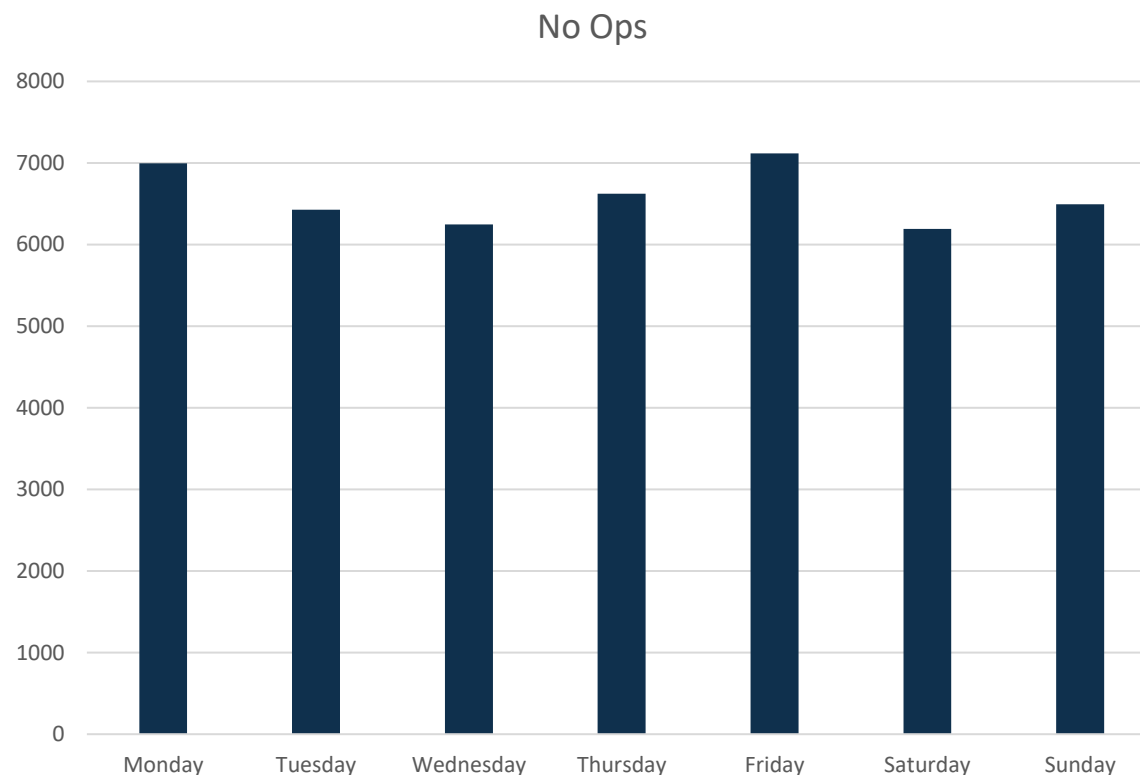

PANSO

Coordination Committee KRK Airport Slot Coordination

Krakow, 17.09.2024

www.pansa.pl

S24 Slot Cancellation and comparison to S23

Slot Cancellation

Slot Cancellation S24 (HBD-Live)

Traffic distribution on individual days of the week season Live S24

Runway opening hours

Monday	04:30 – 00:00 UTC
Tuesday	04:30 – 00:00 UTC
Wednesday	04:30 – 00:00 UTC
Thursday	04:30 – 00:00 UTC
Friday	04:30 – 00:00 UTC
Saturday	04:30 – 00:00 UTC
Sunday	04:30 – 00:00 UTC