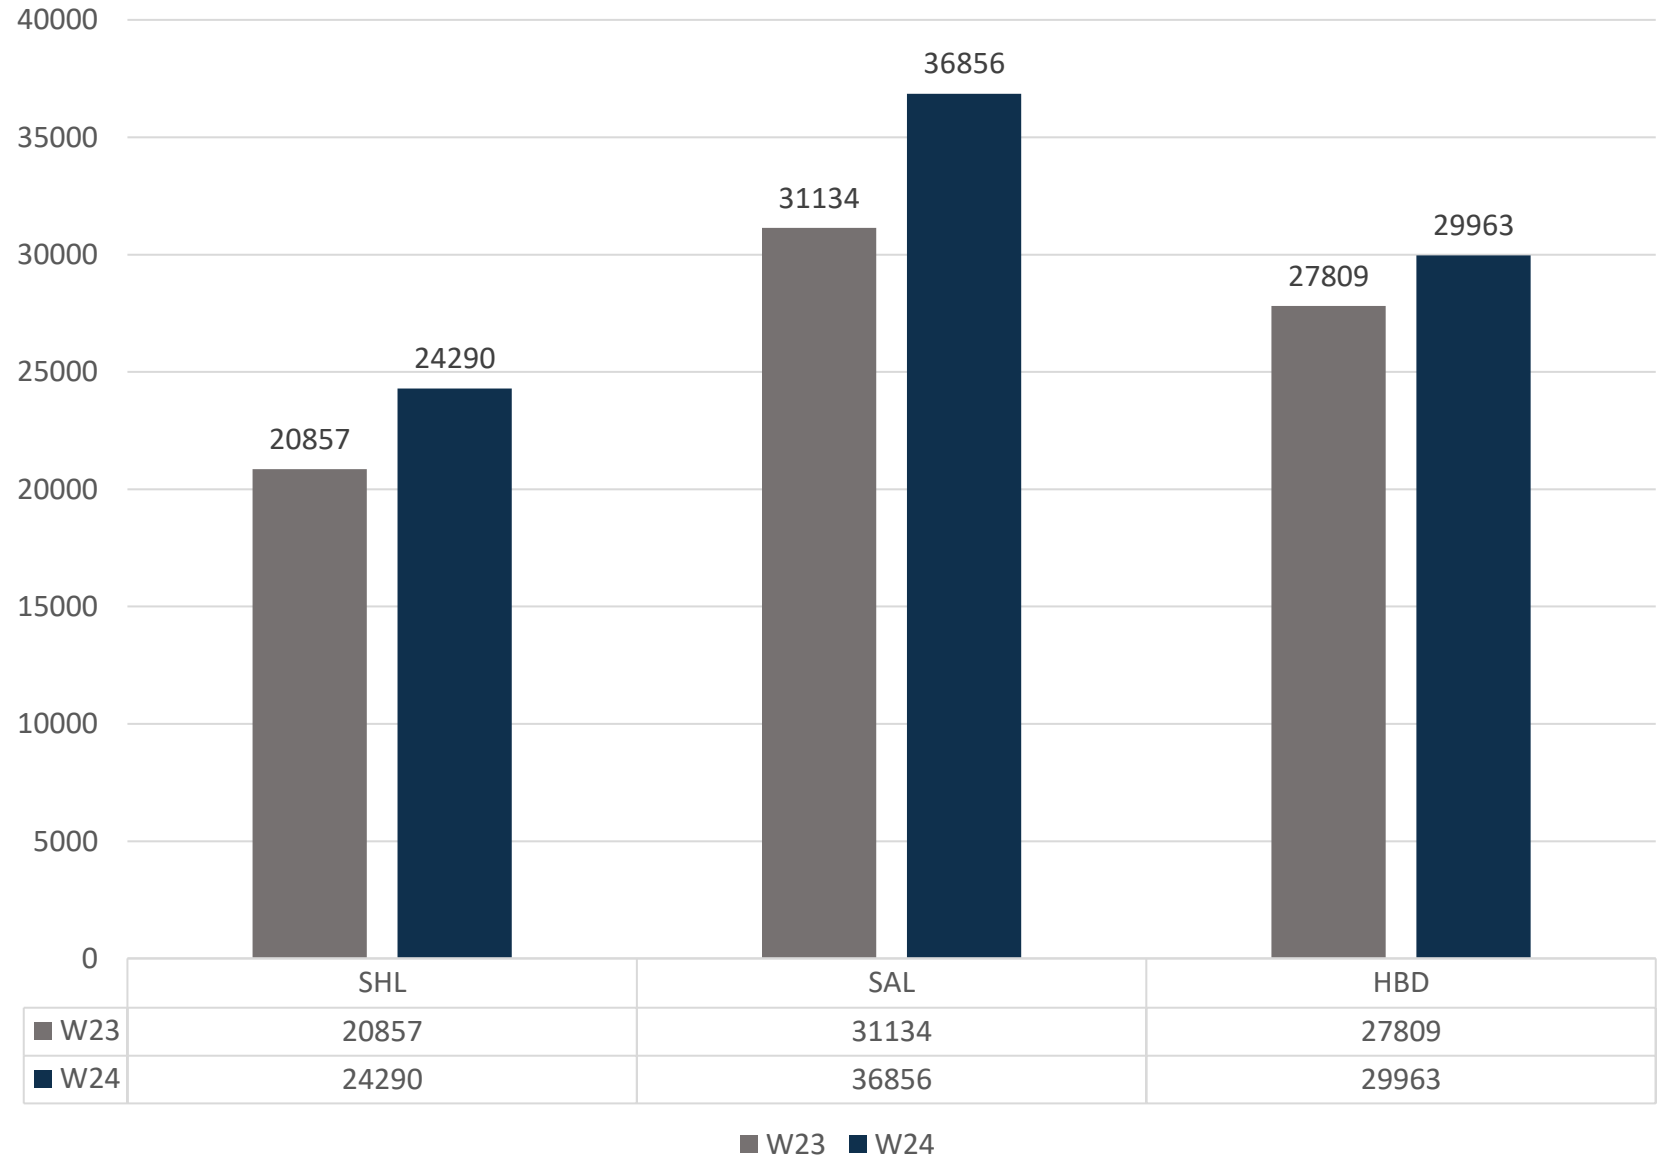

Runway opening hours

Monday	04:30 – 00:00 UTC
Tuesday	04:30 – 00:00 UTC
Wednesday	04:30 – 00:00 UTC
Thursday	04:30 – 00:00 UTC
Friday	04:30 – 00:00 UTC
Saturday	04:30 – 00:00 UTC
Sunday	04:30 – 00:00 UTC

KRK Airport W24 Coordination Parameters

5 min rolling hour (60/5)

Ops/h	Arrivals	Departures
SCH	16	11
NSCH	7	5
Total	16	14

Pax/h	Arrivals	Departures
SCH	2200	1220
NSCH	1155	1020
Total	2200	1820

W23 / W24 Comparison