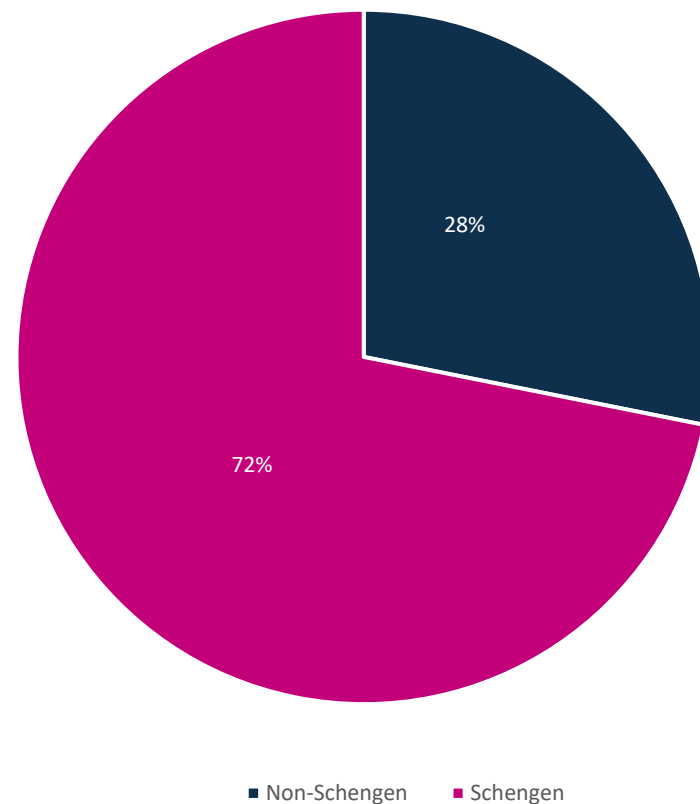

Distribution of traffic into Schengen and non-Schengen S24