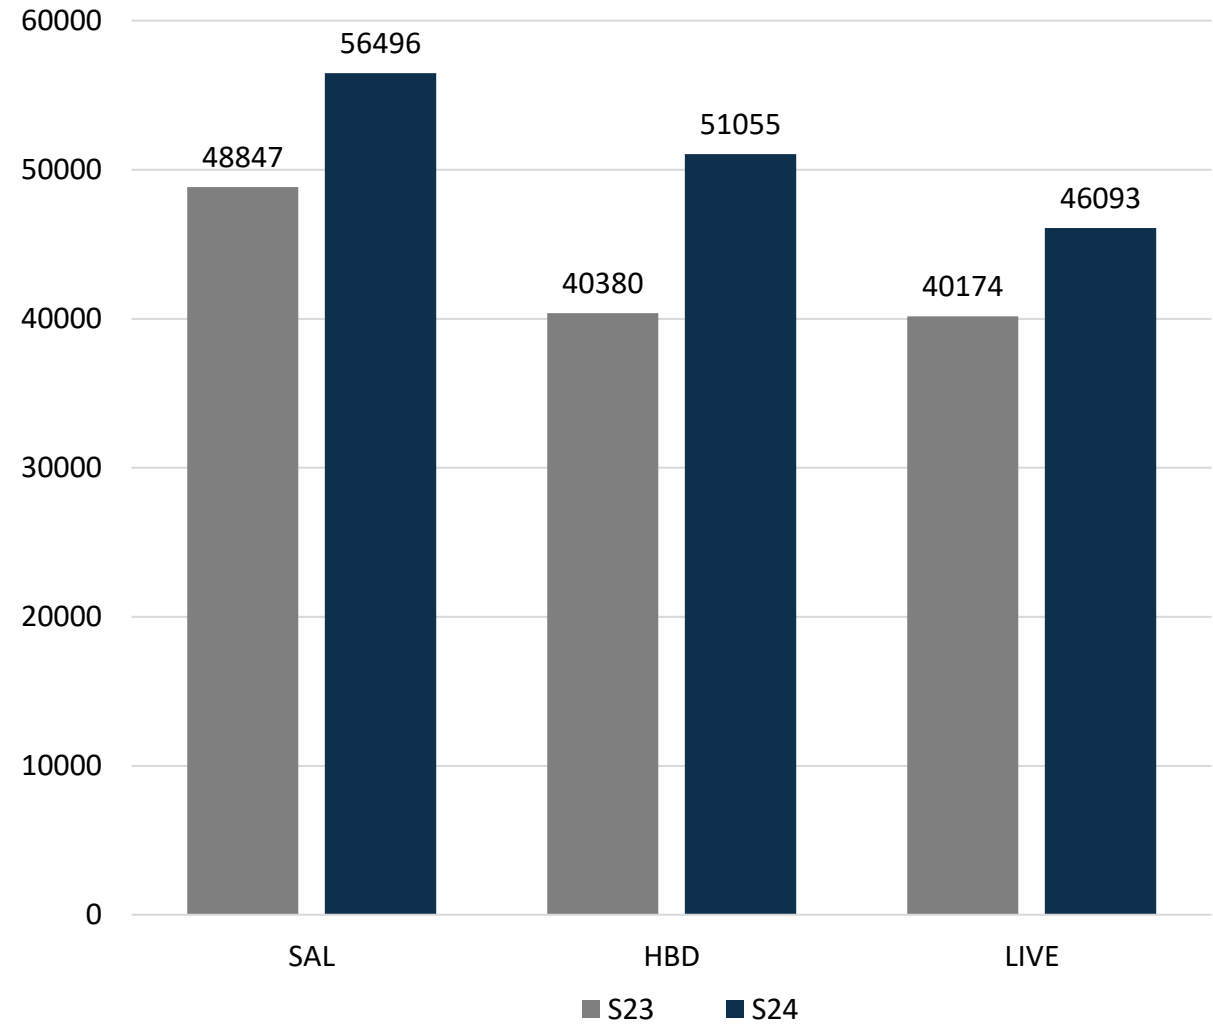

S24 Slot Cancellation and comparison to S23

Slot Cancellation