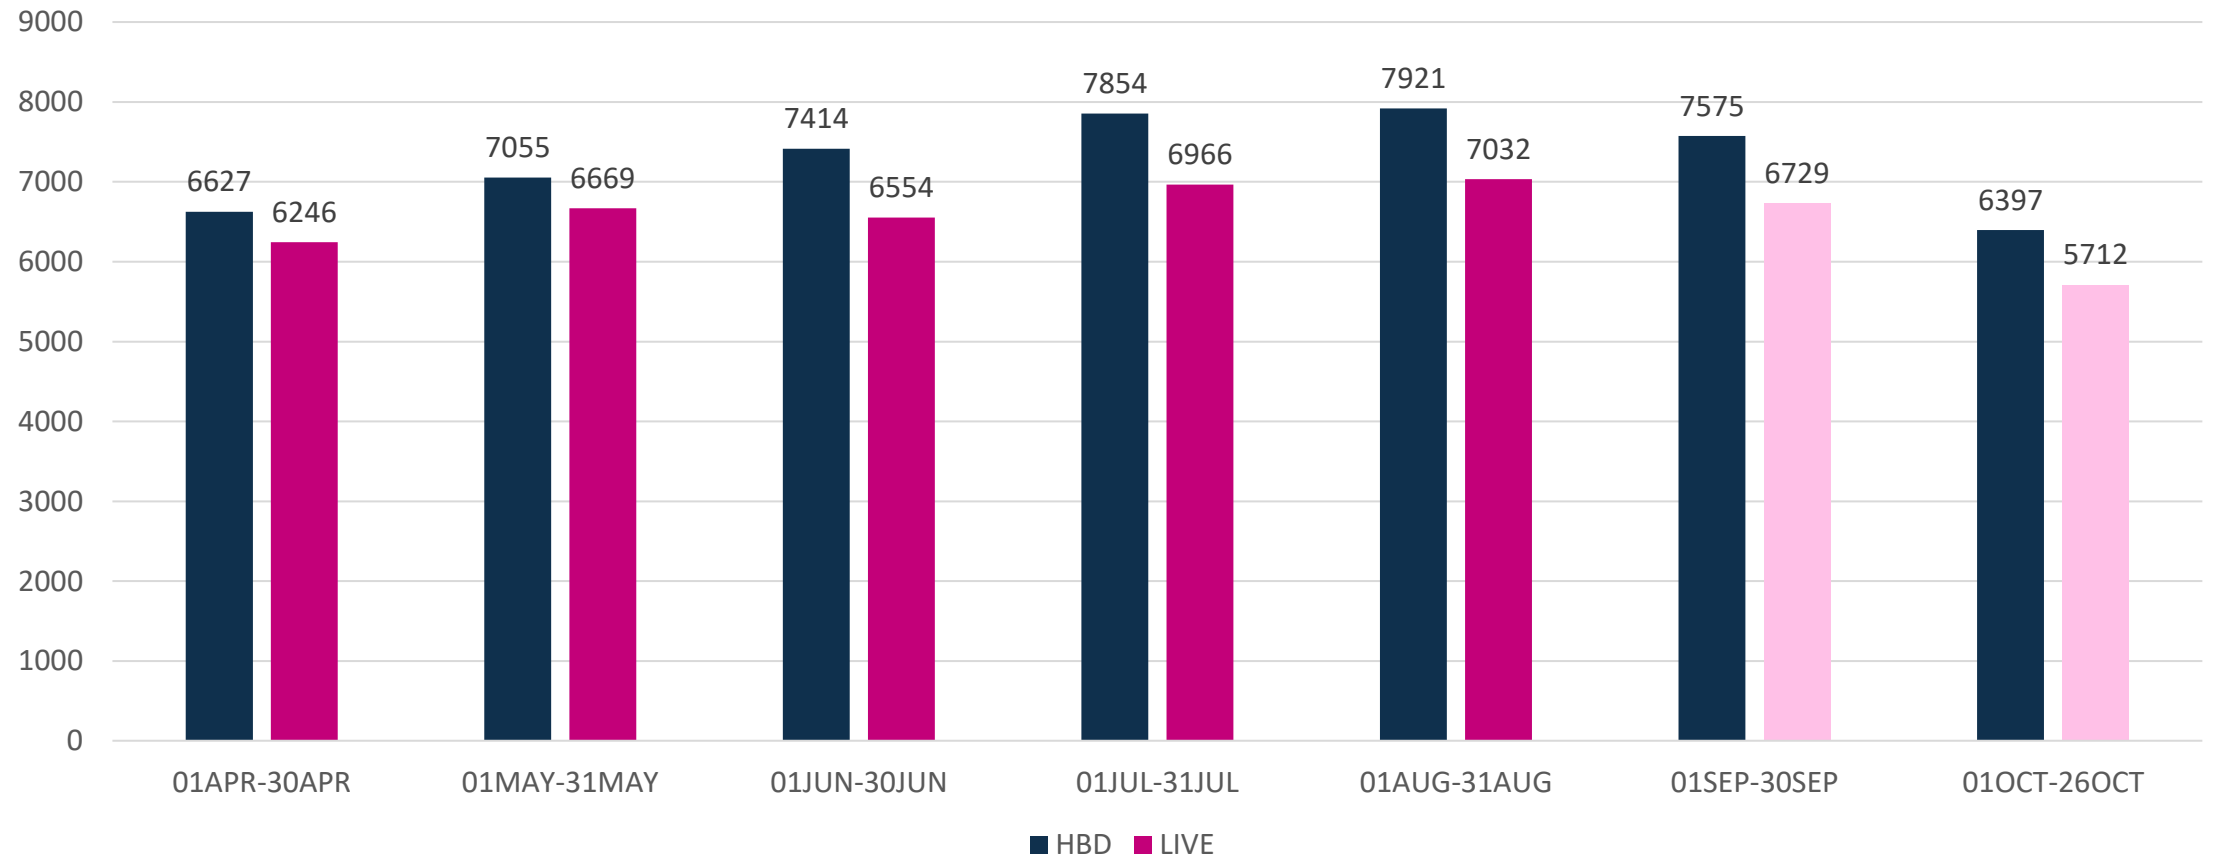

PANSO

Coordination Committee KRK Airport Slot Coordination

Krakow, 17.09.2024

www.pansa.pl

S24 Slot Cancellation and comparison to S23

Slot Cancellation

Slot Cancellation S24 (HBD-Live)

Traffic distribution on individual days of the week season Live S24

Distribution of traffic into Schengen and non-Schengen S24

Traffic distribution by aircraft type S24

KRK Airport W24 Coordination Parameters

Simultaneous occupancy of the parking positions

Code D/E	0	1	2	3	4	5
CODE A/B/C	30	28	26	24	22	20

Runway opening hours

Monday	04:30 – 00:00 UTC
Tuesday	04:30 – 00:00 UTC
Wednesday	04:30 – 00:00 UTC
Thursday	04:30 – 00:00 UTC
Friday	04:30 – 00:00 UTC
Saturday	04:30 – 00:00 UTC
Sunday	04:30 – 00:00 UTC