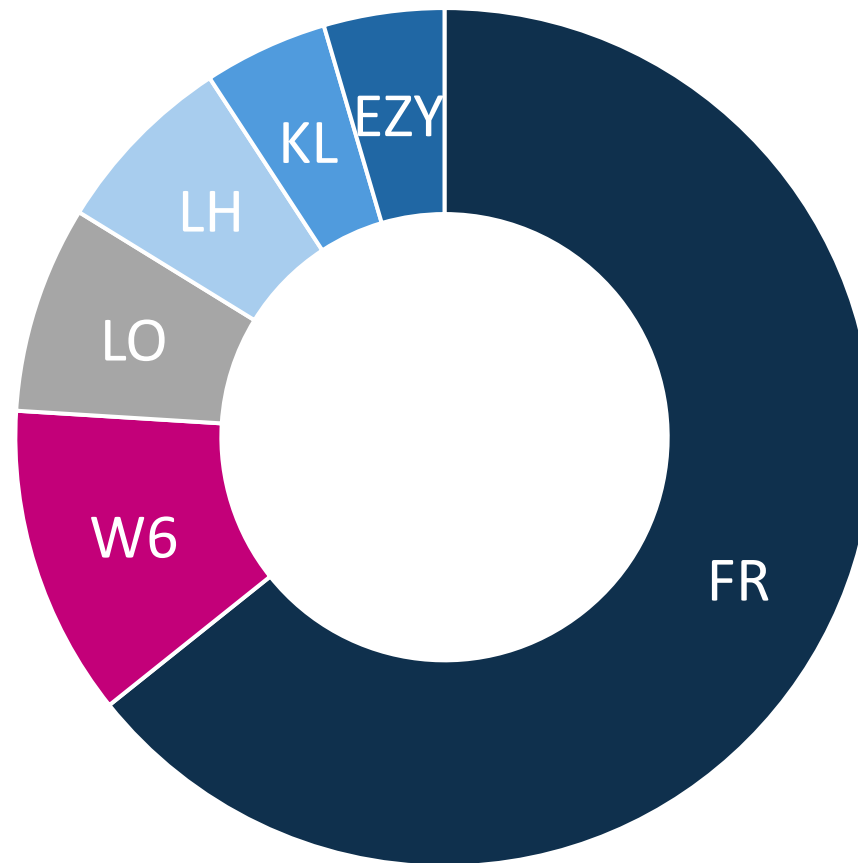

Cleared Airport Slots W23 vs W24

SHL
+ 16 %

SAL
+ 18 %

HBD
+ 6 %

Airport Slots SAL W24

REASON CODE		%
R60/5	720	1,95%
T60/5	740	2,01%
OK	35 356	95,93%
TOTAL	36 856	100%

Number of flights by Airlines SAL W24

Top 6 Airlines

SAL
W24

Airlines with over one thousand slots

W24 System Parameters

Runway opening hours	
Monday - Sunday	04:30 – 00:00 UTC

R60 within rolling 5 minutes		
Ops/h	Arrivals	Departures
SCH	16	11
NSCH	7	5
Total	16	14