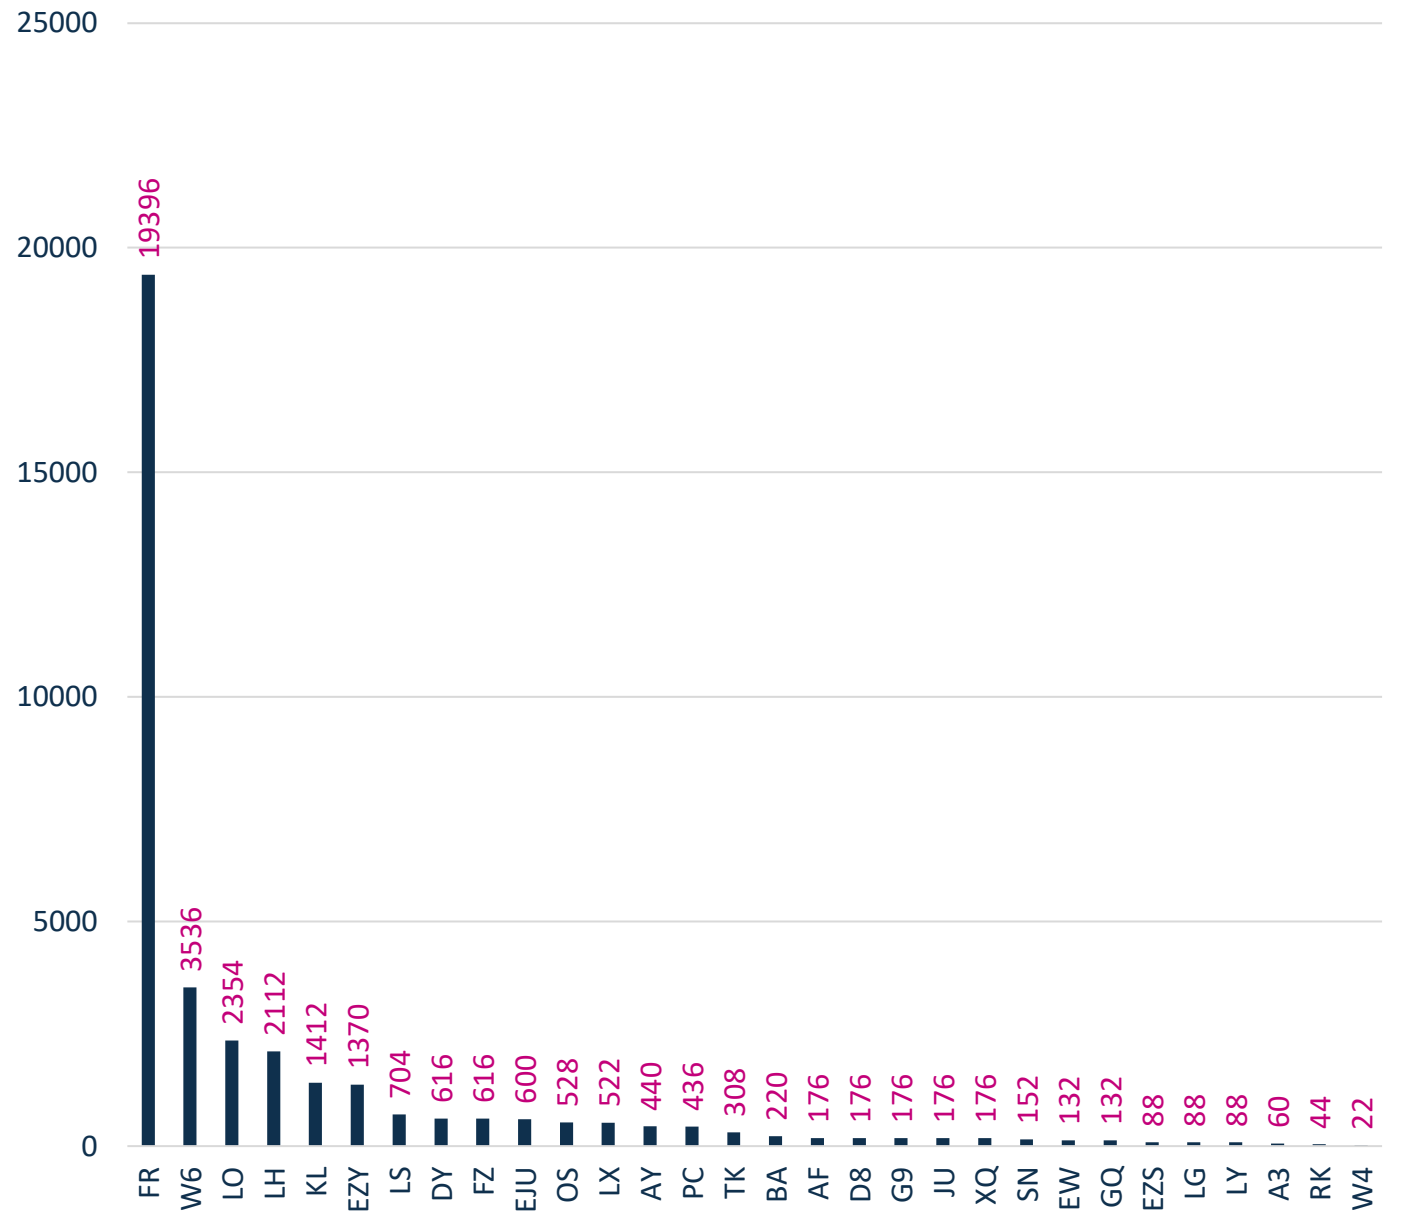

Cleared Airport Slots W23 vs W24

SHL
+ 16 %

SAL
+ 18 %

HBD
+ 6 %

Airport Slots SAL W24

REASON CODE		%
R60/5	720	1,95%
T60/5	740	2,01%
OK	35 356	95,93%
TOTAL	36 856	100%

Number of flights by Airlines SAL W24

Top 6 Airlines

SAL
W24

Airlines with over one thousand slots

W24 System Parameters

Runway opening hours	
Monday - Sunday	04:30 – 00:00 UTC

R60 within rolling 5 minutes		
Ops/h	Arrivals	Departures
SCH	16	11
NSCH	7	5
Total	16	14

AC Types SAL W24

Number of operations by day of the week SAL W24

Flight types

SAL

W24

■ Schengen ■ Non-Schengen

Seasonal number of passengers SAL W24

Maximum daily number of passengers SAL W24