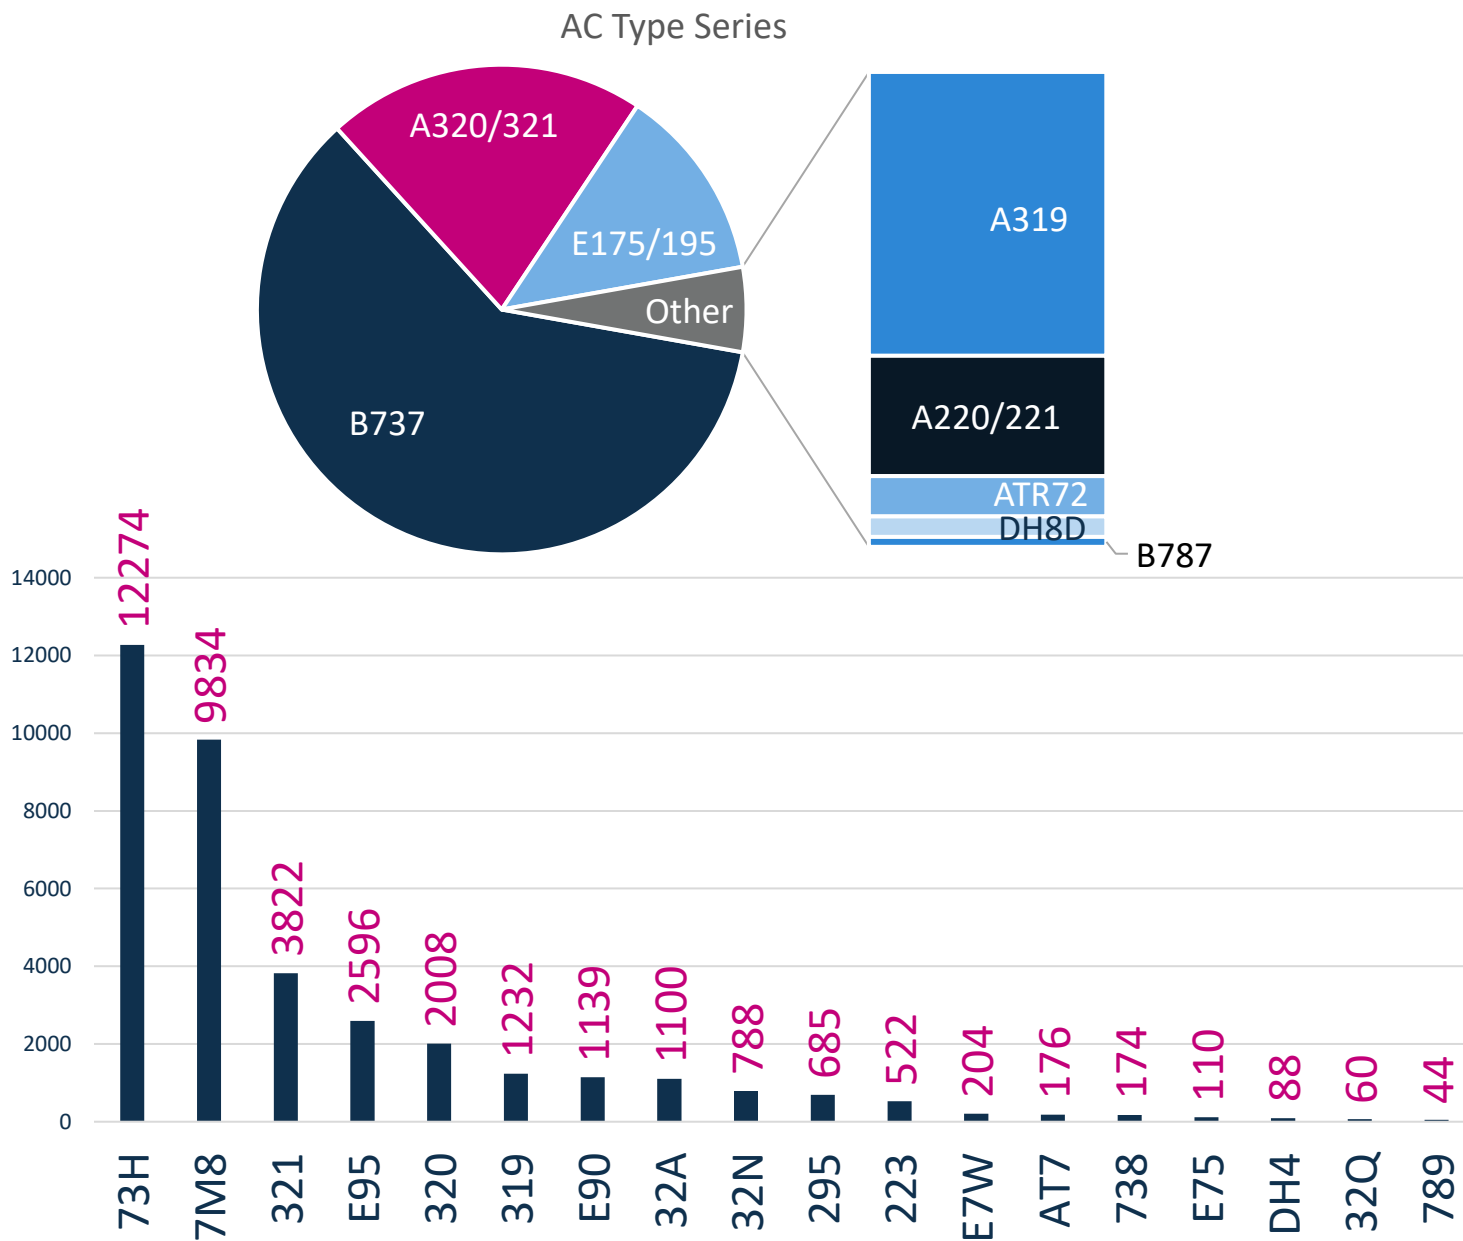

Cleared Airport Slots W23 vs W24

SHL
+ 16 %

SAL
+ 18 %

HBD
+ 6 %

Airport Slots SAL W24

REASON CODE		%
R60/5	720	1,95%
T60/5	740	2,01%
OK	35 356	95,93%
TOTAL	36 856	100%

Number of flights by Airlines SAL W24

Top 6 Airlines

SAL
W24

Airlines with over one thousand slots

W24 System Parameters

Runway opening hours	
Monday - Sunday	04:30 – 00:00 UTC

R60 within rolling 5 minutes		
Ops/h	Arrivals	Departures
SCH	16	11
NSCH	7	5
Total	16	14

T60 within rolling 5 minutes		
Pax/h	Arrivals	Departures
SCH	2200	1220
NSCH	1155	1020
Total	2200	1820

Simultaneous occupancy of the parking positions						
CODE D/E	0	1	2	3	4	5
CODE A/B/C	30	28	26	24	22	20

AC Types SAL W24

Number of operations by day of the week SAL W24

Flight types

SAL

W24

■ Schengen ■ Non-Schengen

Seasonal number of passengers SAL W24

Maximum daily number of passengers SAL W24