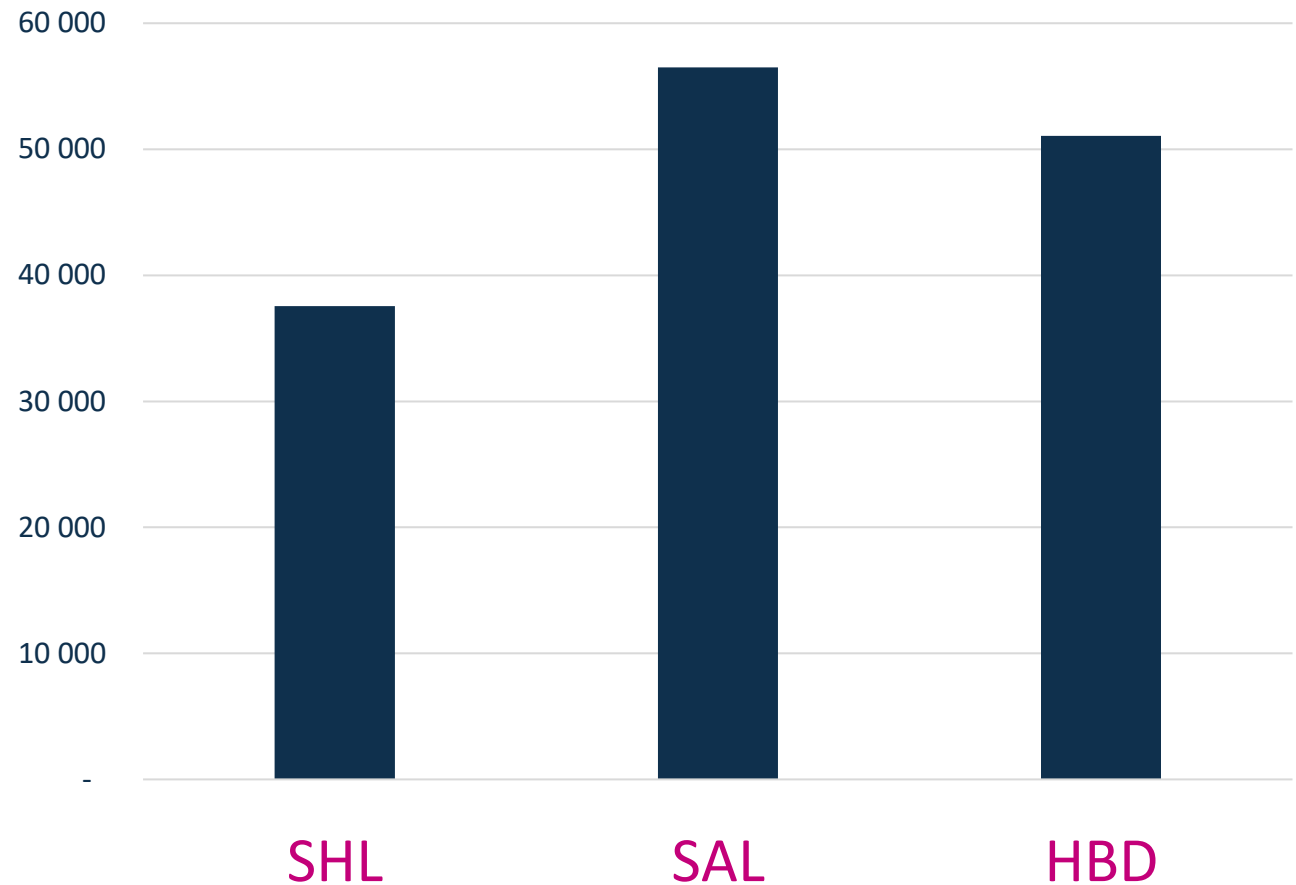

Cleared Airport Slots W24

SHL
36 856

SAL
54 496

HBD
51 055