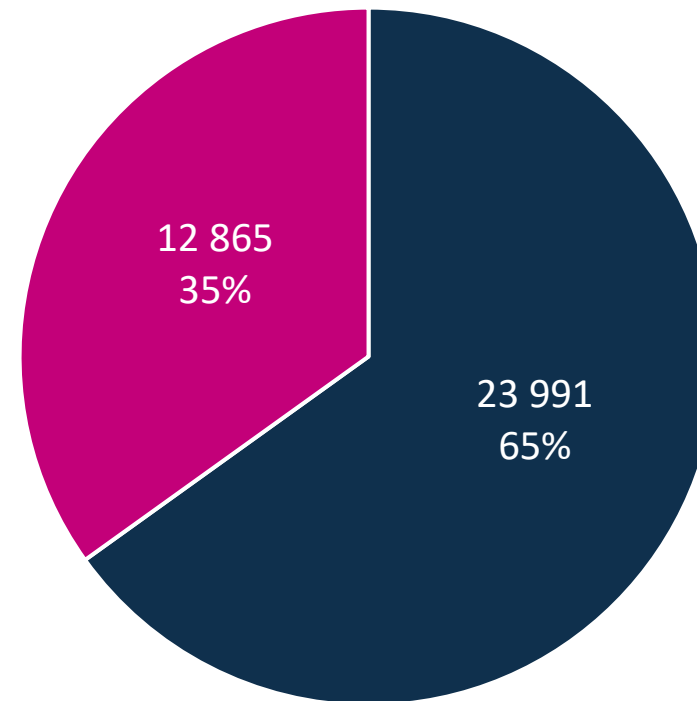

AC Types SAL W24

Number of operations by day of the week SAL W24

Flight types

SAL

W24

■ Schengen ■ Non-Schengen

Seasonal number of passengers SAL W24

Maximum daily number of passengers SAL W24