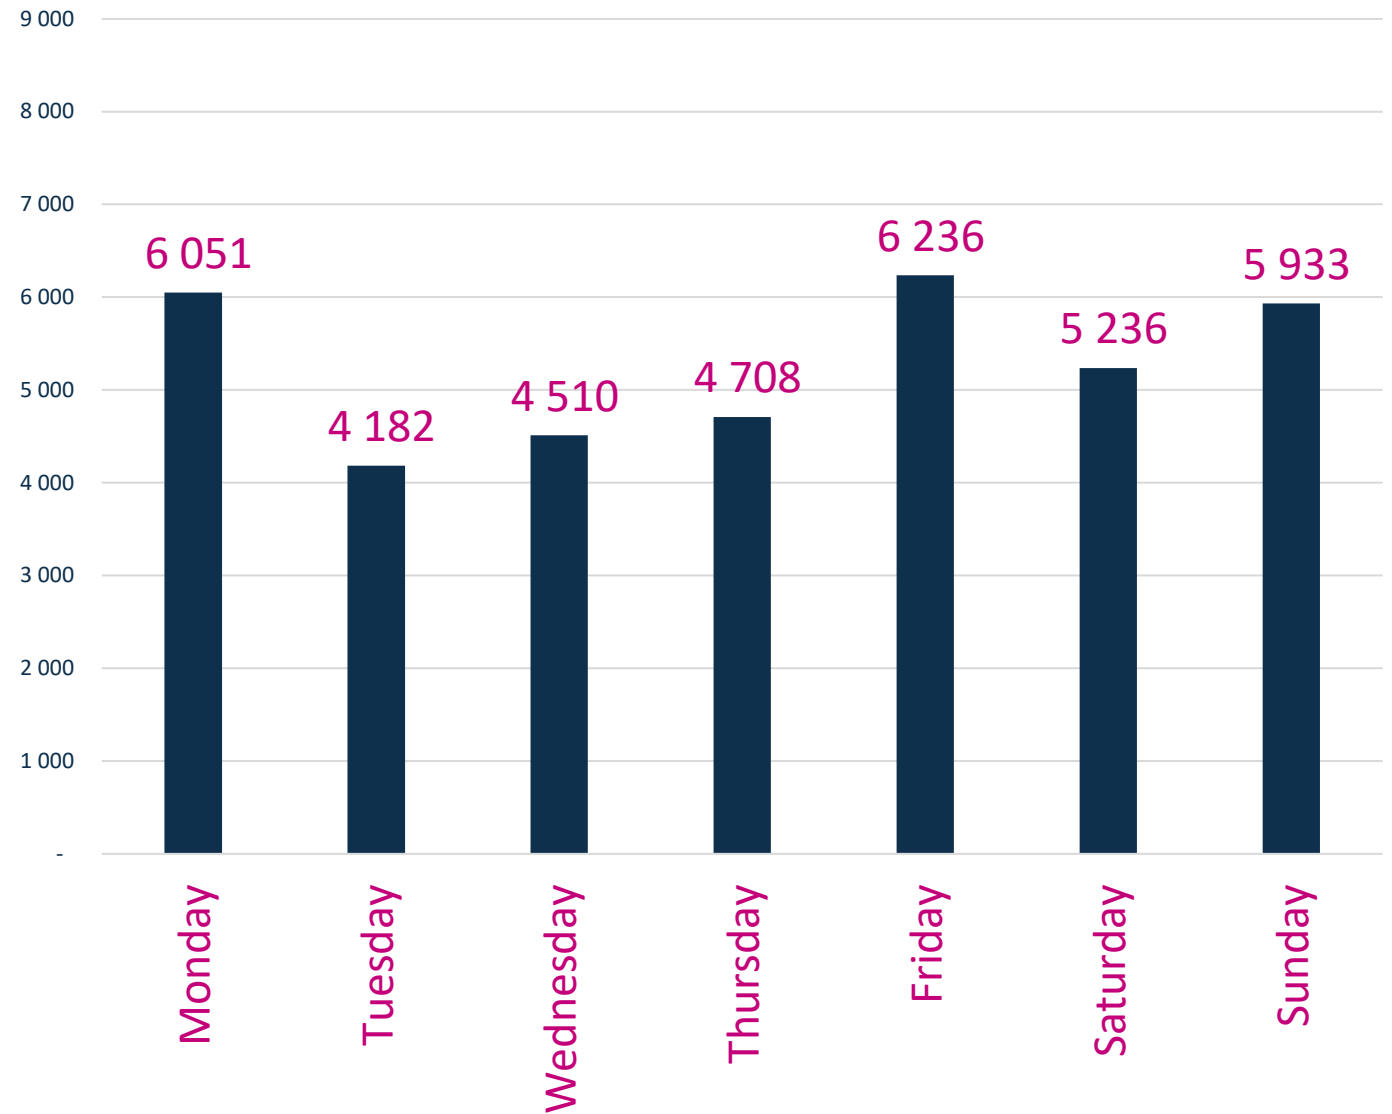

Cleared Airport Slots W23 vs W24

SHL
+ 16 %

SAL
+ 18 %

HBD
+ 6 %

Airport Slots SAL W24

REASON CODE		%
R60/5	720	1,95%
T60/5	740	2,01%
OK	35 356	95,93%
TOTAL	36 856	100%

Number of flights by Airlines SAL W24

Top 6 Airlines

SAL
W24

Airlines with over one thousand slots

W24 System Parameters

Runway opening hours	
Monday - Sunday	04:30 – 00:00 UTC

R60 within rolling 5 minutes		
Ops/h	Arrivals	Departures
SCH	16	11
NSCH	7	5
Total	16	14

T60 within rolling 5 minutes		
Pax/h	Arrivals	Departures
SCH	2200	1220
NSCH	1155	1020
Total	2200	1820

Simultaneous occupancy of the parking positions						
CODE D/E	0	1	2	3	4	5
CODE A/B/C	30	28	26	24	22	20

AC Types SAL W24

Number of operations by day of the week SAL W24

Flight types

SAL

W24

■ Schengen ■ Non-Schengen

Seasonal number of passengers SAL W24

Maximum daily number of passengers SAL W24