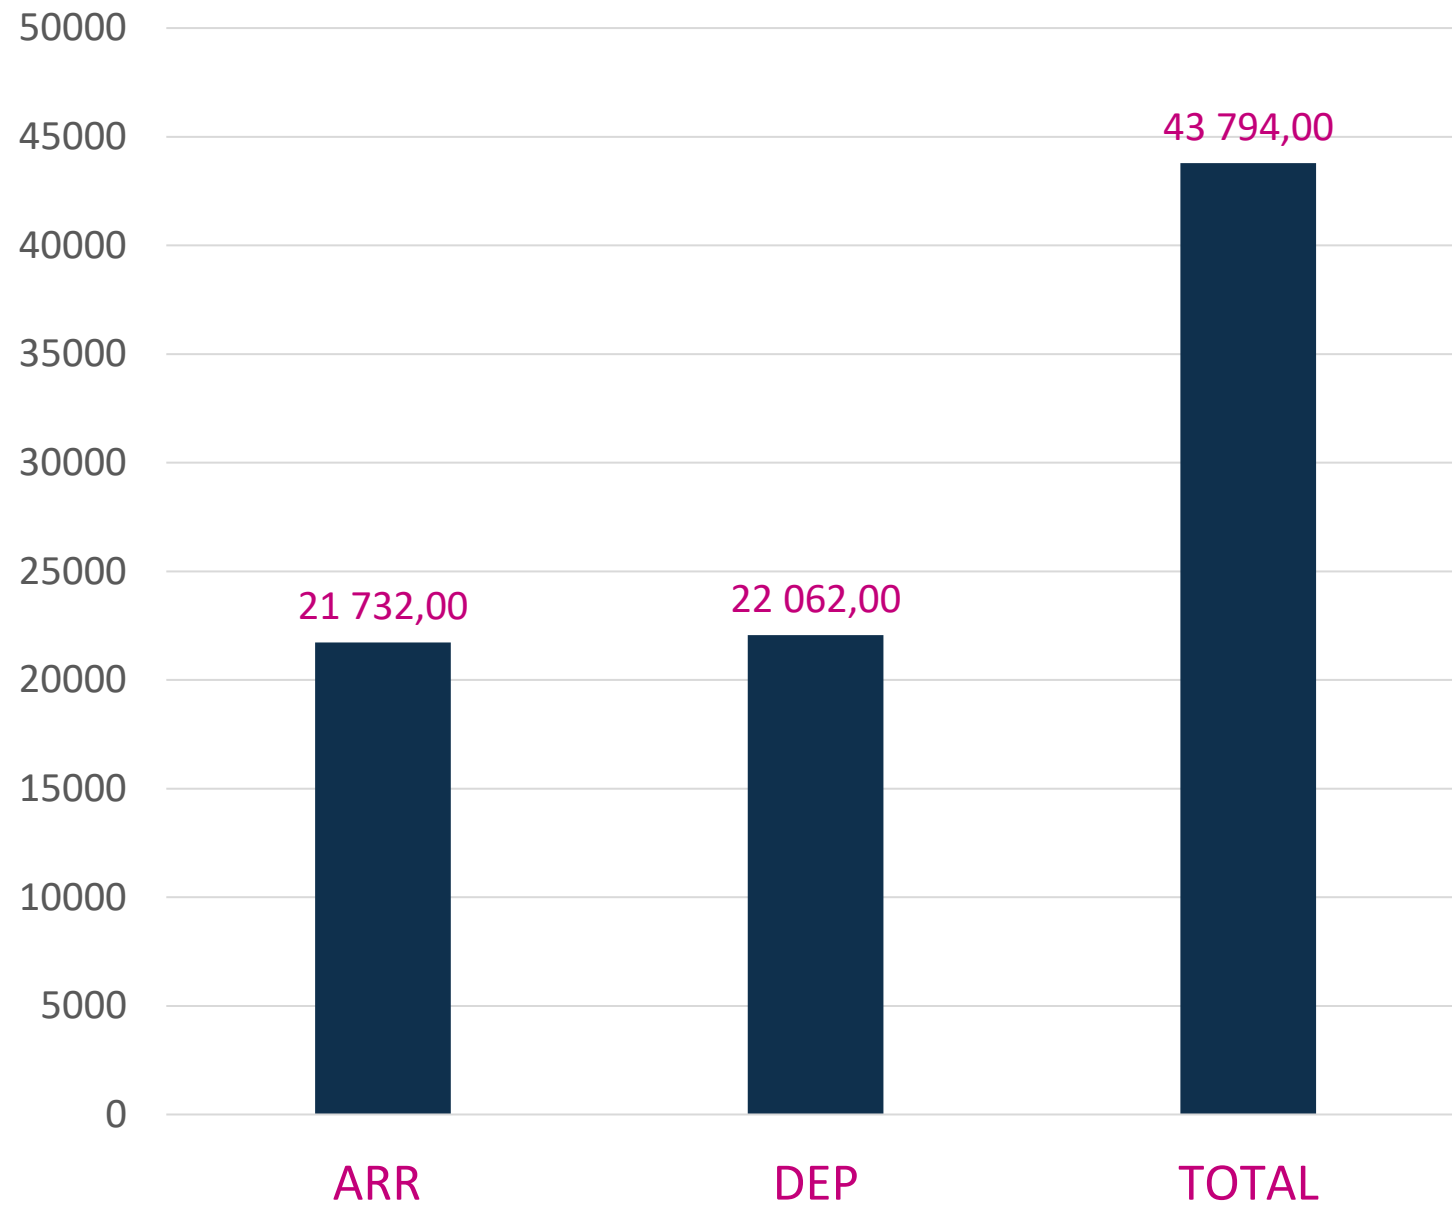

Top 6 Airlines

SAL
W24

Airlines with over one thousand slots

W24 System Parameters

Runway opening hours	
Monday - Sunday	04:30 – 00:00 UTC

R60 within rolling 5 minutes		
Ops/h	Arrivals	Departures
SCH	16	11
NSCH	7	5
Total	16	14

AC Types SAL W24

Number of operations by day of the week SAL W24

Flight types

SAL

W24

■ Schengen ■ Non-Schengen

Seasonal number of passengers SAL W24

Maximum daily number of passengers SAL W24