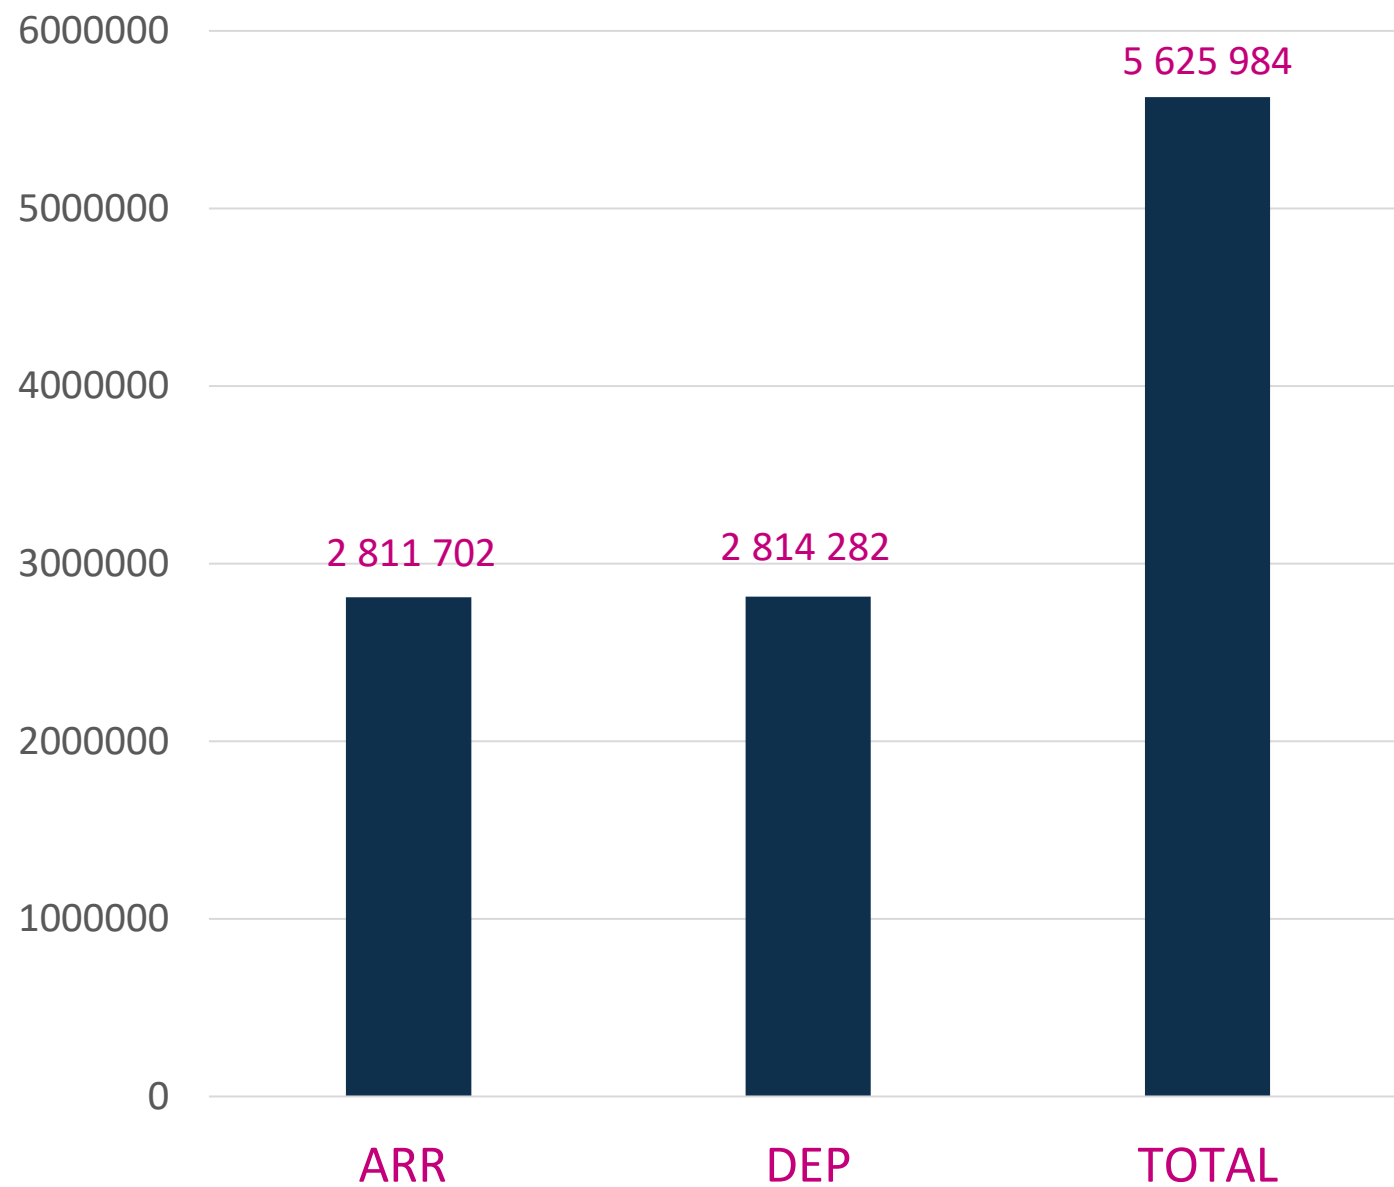

Top 6 Airlines

SAL
W24

Airlines with over one thousand slots

W24 System Parameters

Runway opening hours	
Monday - Sunday	04:30 – 00:00 UTC

R60 within rolling 5 minutes		
Ops/h	Arrivals	Departures
SCH	16	11
NSCH	7	5
Total	16	14

AC Types SAL W24

Number of operations by day of the week SAL W24

Flight types

SAL

W24

■ Schengen ■ Non-Schengen

Seasonal number of passengers SAL W24

Maximum daily number of passengers SAL W24