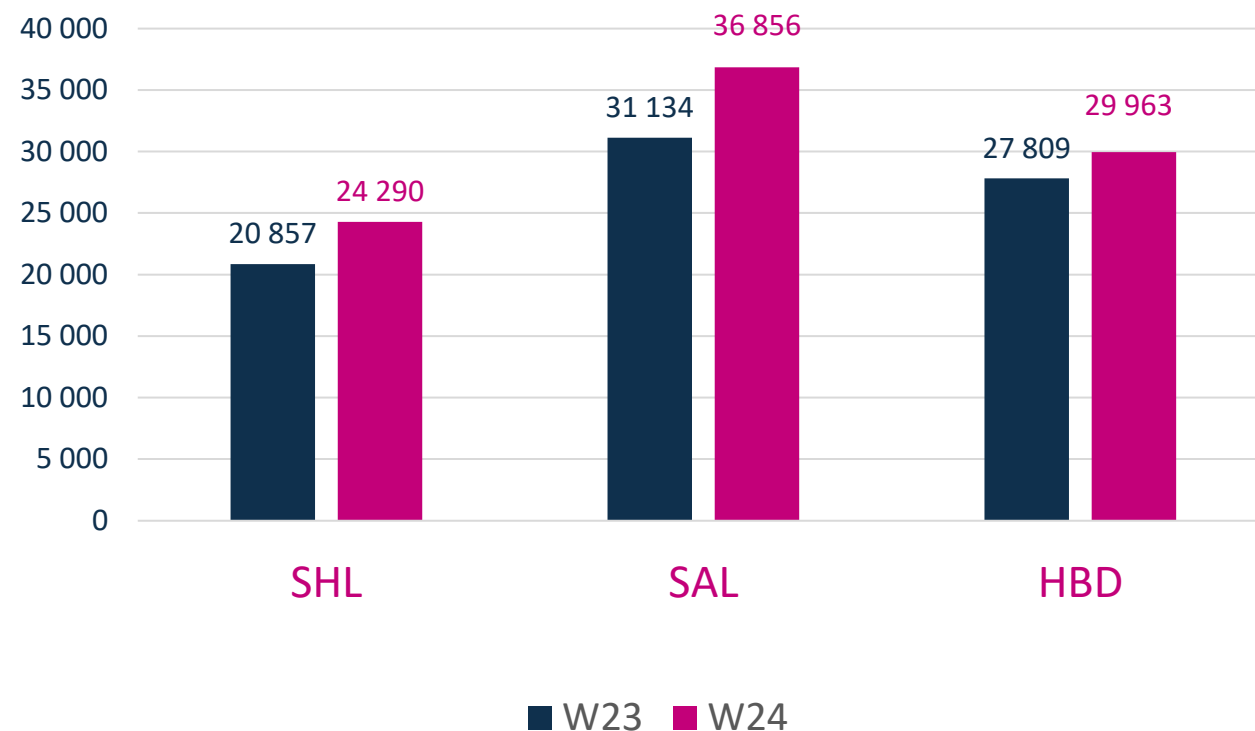

KRK Airport Slot Coordination

Start of Season W24

Warsaw | October , 2024

www.pansa.pl

Cleared Airport Slots W24

SHL
36 856

SAL
54 496

HBD
51 055

Cleared Airport Slots W23 vs W24

SHL
+ 16 %

SAL
+ 18 %

HBD
+ 6 %

Airport Slots SAL W24

REASON CODE		%
R60/5	720	1,95%
T60/5	740	2,01%
OK	35 356	95,93%
TOTAL	36 856	100%

Number of flights by Airlines SAL W24

Top 6 Airlines

SAL
W24

Airlines with over one thousand slots

W24 System Parameters

Runway opening hours	
Monday - Sunday	04:30 – 00:00 UTC

R60 within rolling 5 minutes		
Ops/h	Arrivals	Departures
SCH	16	11
NSCH	7	5
Total	16	14